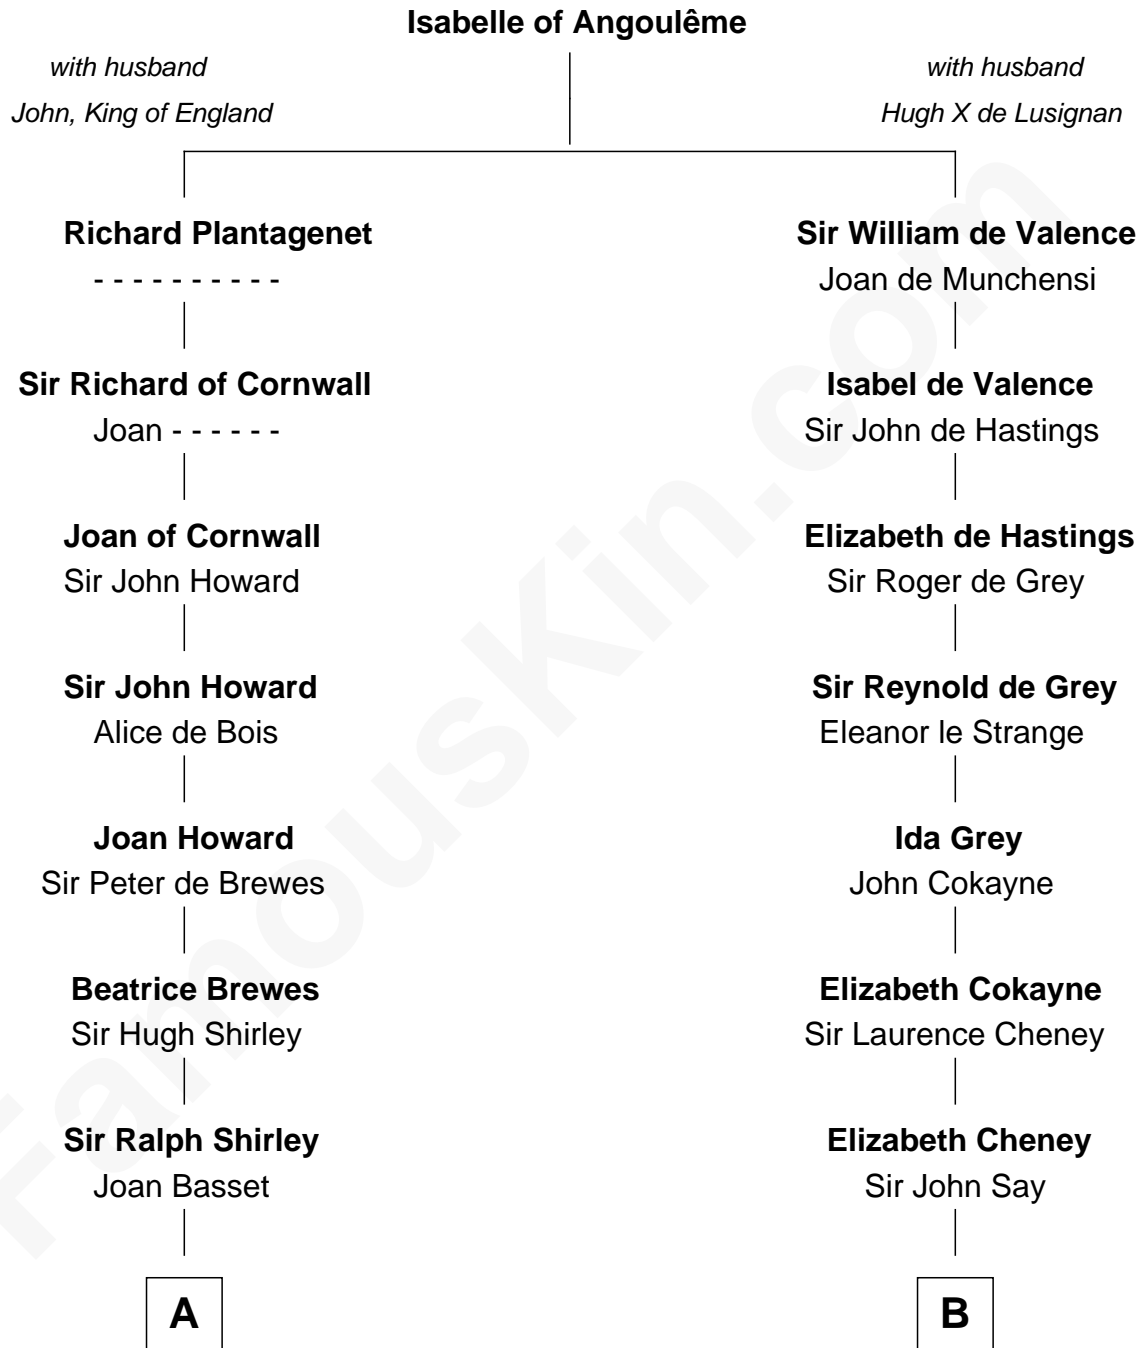

# FamousKin.com

## Relationship Chart of Eugene Foss

45th Governor of Massachusetts

15th cousin 5 times removed of

**Caesar Rodney**

Signer of the Declaration of Independence

**C**

—  
**Susanna Hallett**  
Col. Heman Bangs

—  
**Amanda Bangs**  
Samuel Bartlett Foss

—  
**George Edmund Foss**  
Marcia Cordelia Noble

—  
**Eugene Foss**  
*45th Governor of Massachusetts*

FamousKin.com