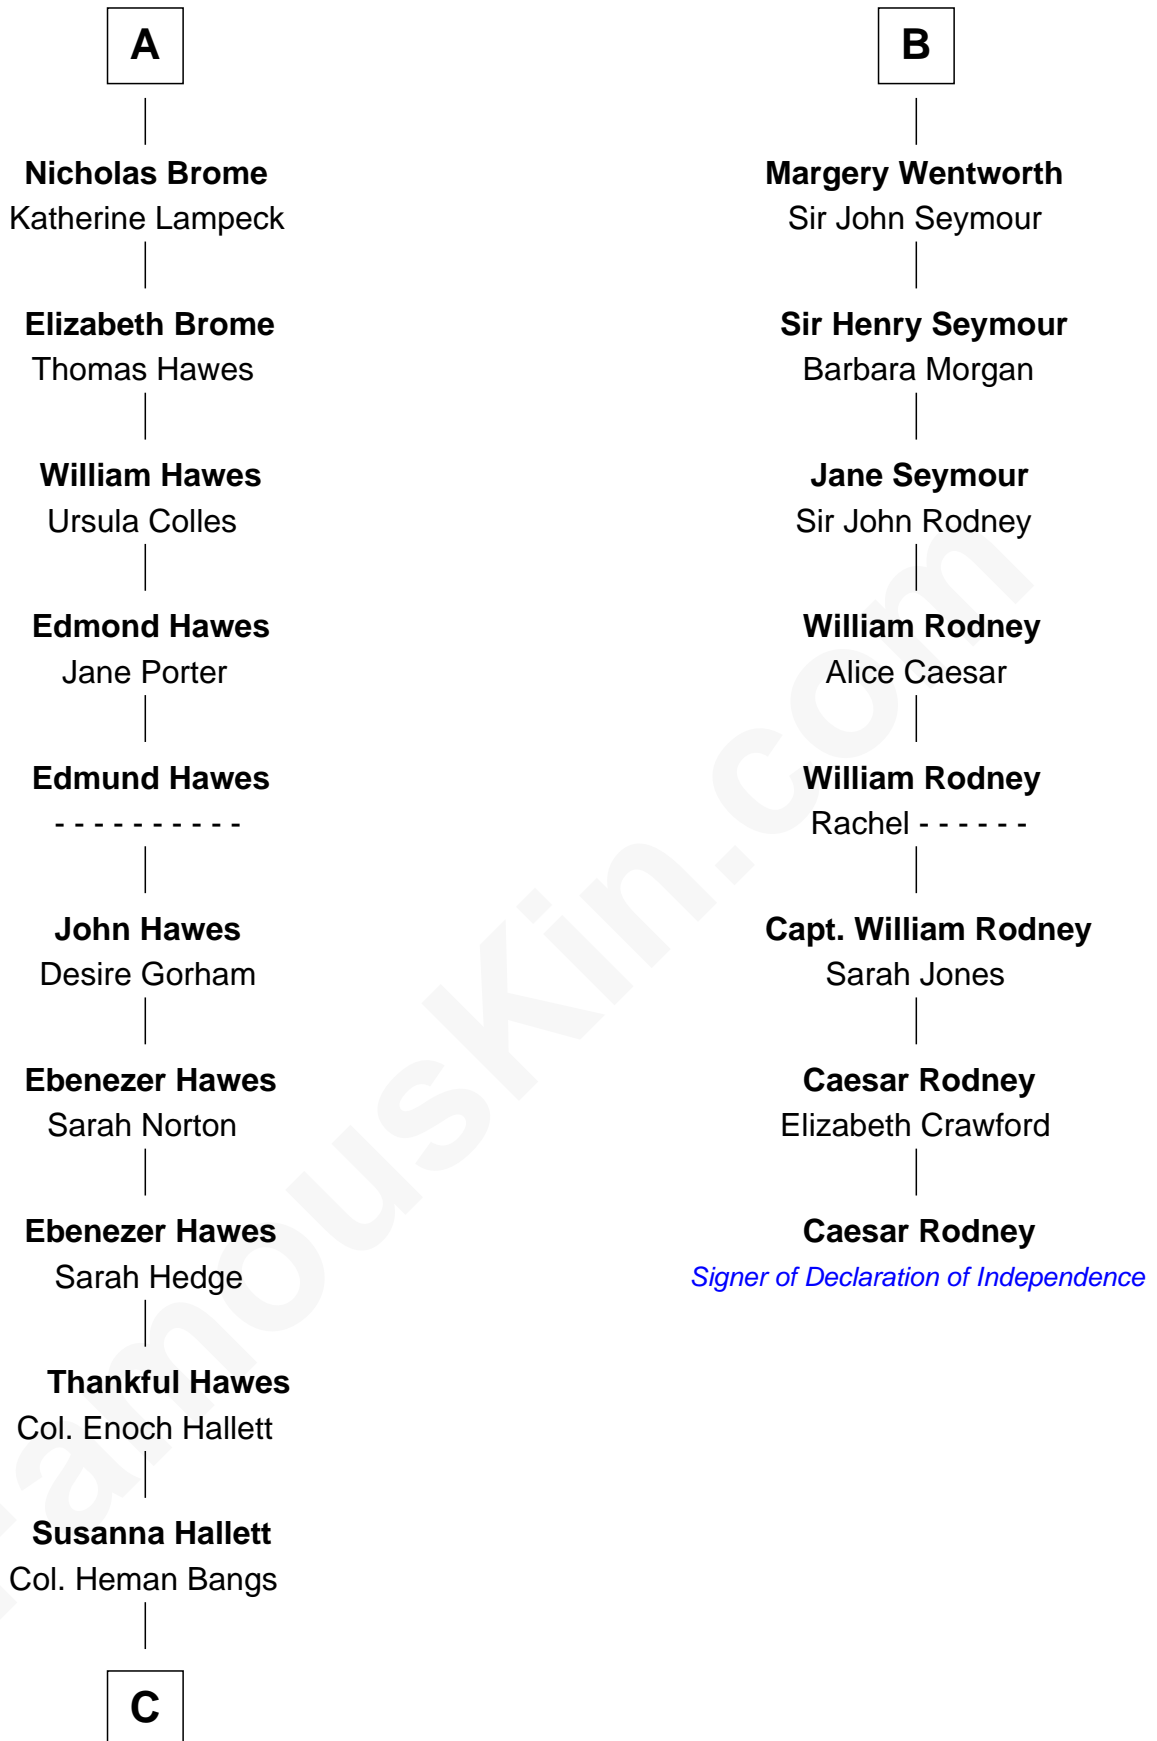

FamousKin.com

Relationship Chart of Eugene Foss

45th Governor of Massachusetts

14th cousin 5 times removed of

Caesar Rodney

Signer of the Declaration of Independence

C

—
Amanda Bangs
Samuel Bartlett Foss

—
George Edmund Foss
Marcia Cordelia Noble

—
Eugene Foss
45th Governor of Massachusetts

FamousKin.com