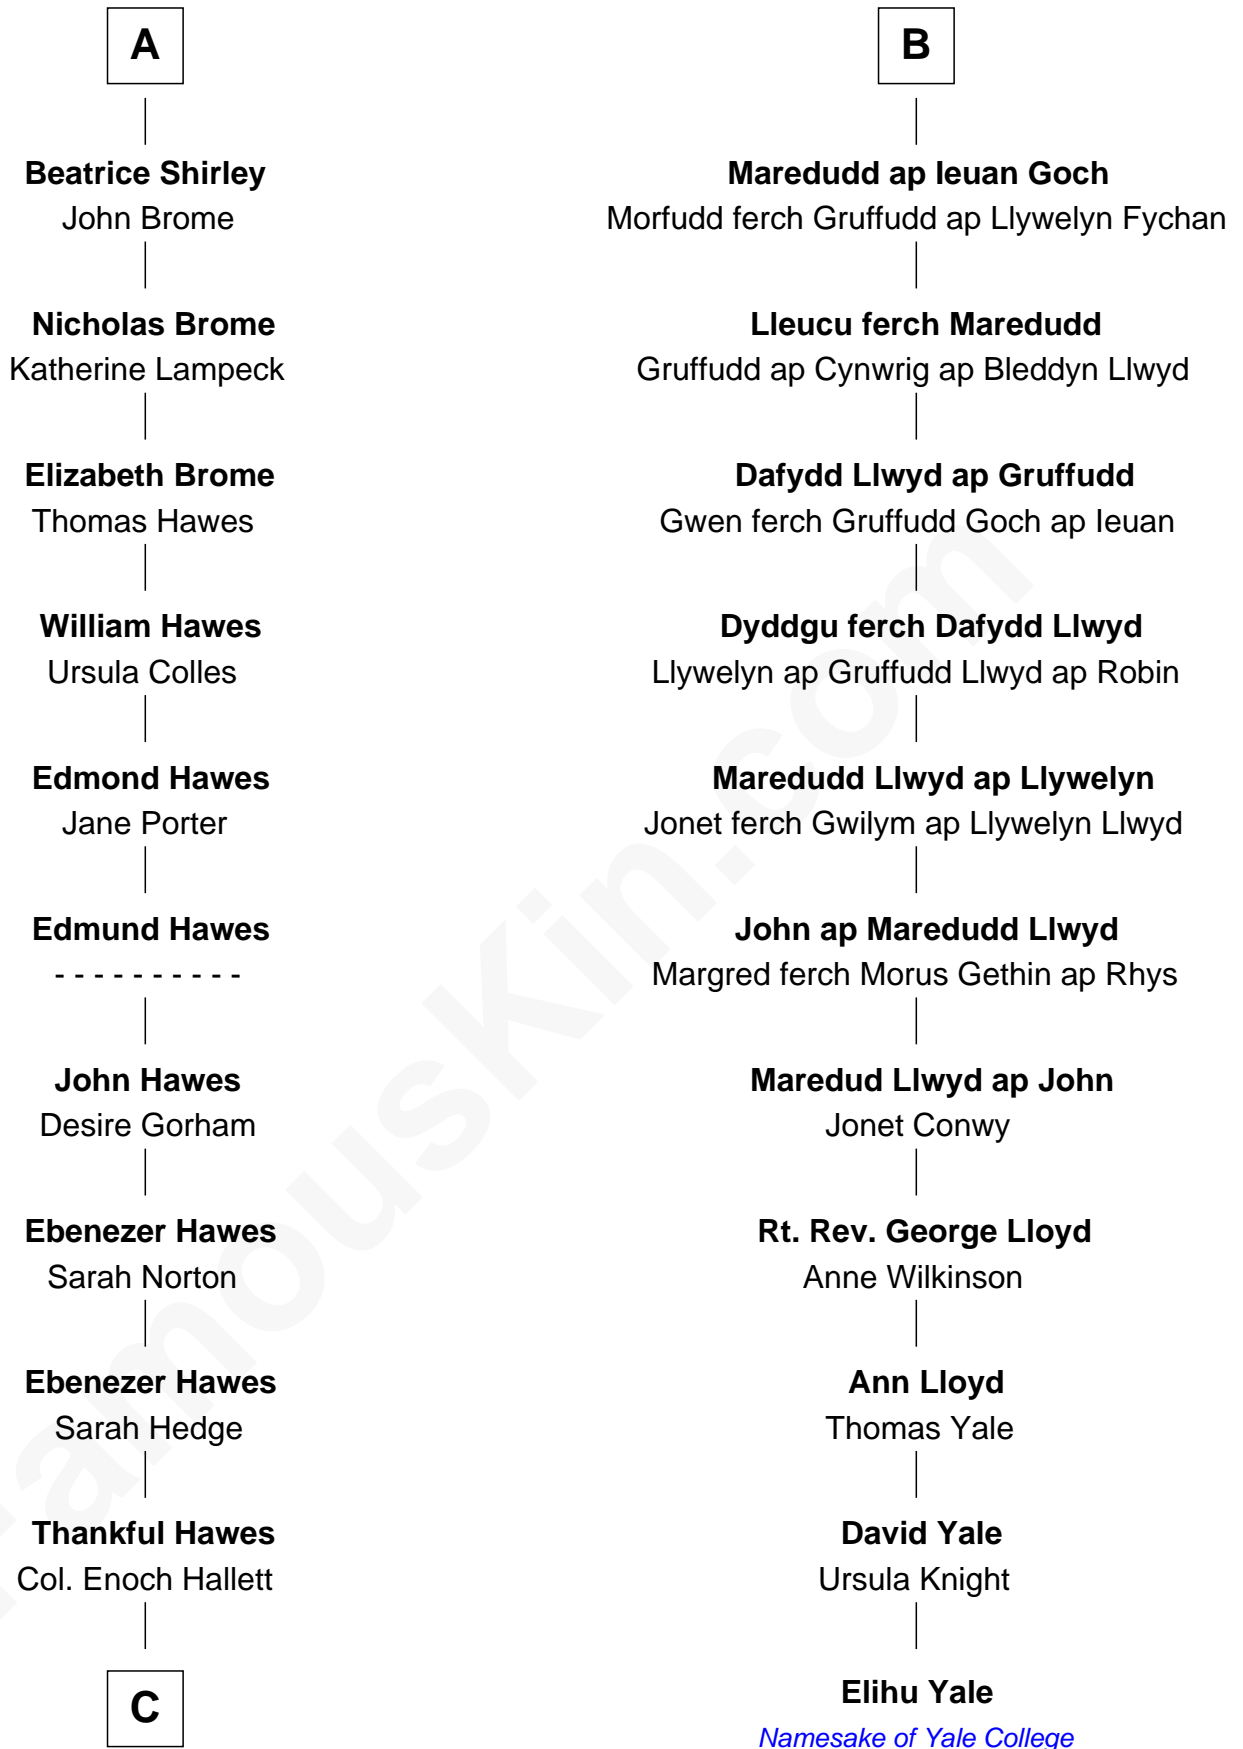

FamousKin.com

Relationship Chart of Eugene Foss

45th Governor of Massachusetts

17th cousin 3 times removed of

Elihu Yale

Benefactor and Namesake of Yale College

C

—
Susanna Hallett
Col. Heman Bangs

—
Amanda Bangs
Samuel Bartlett Foss

—
George Edmund Foss
Marcia Cordelia Noble

—
Eugene Foss
45th Governor of Massachusetts

FamousKin.com