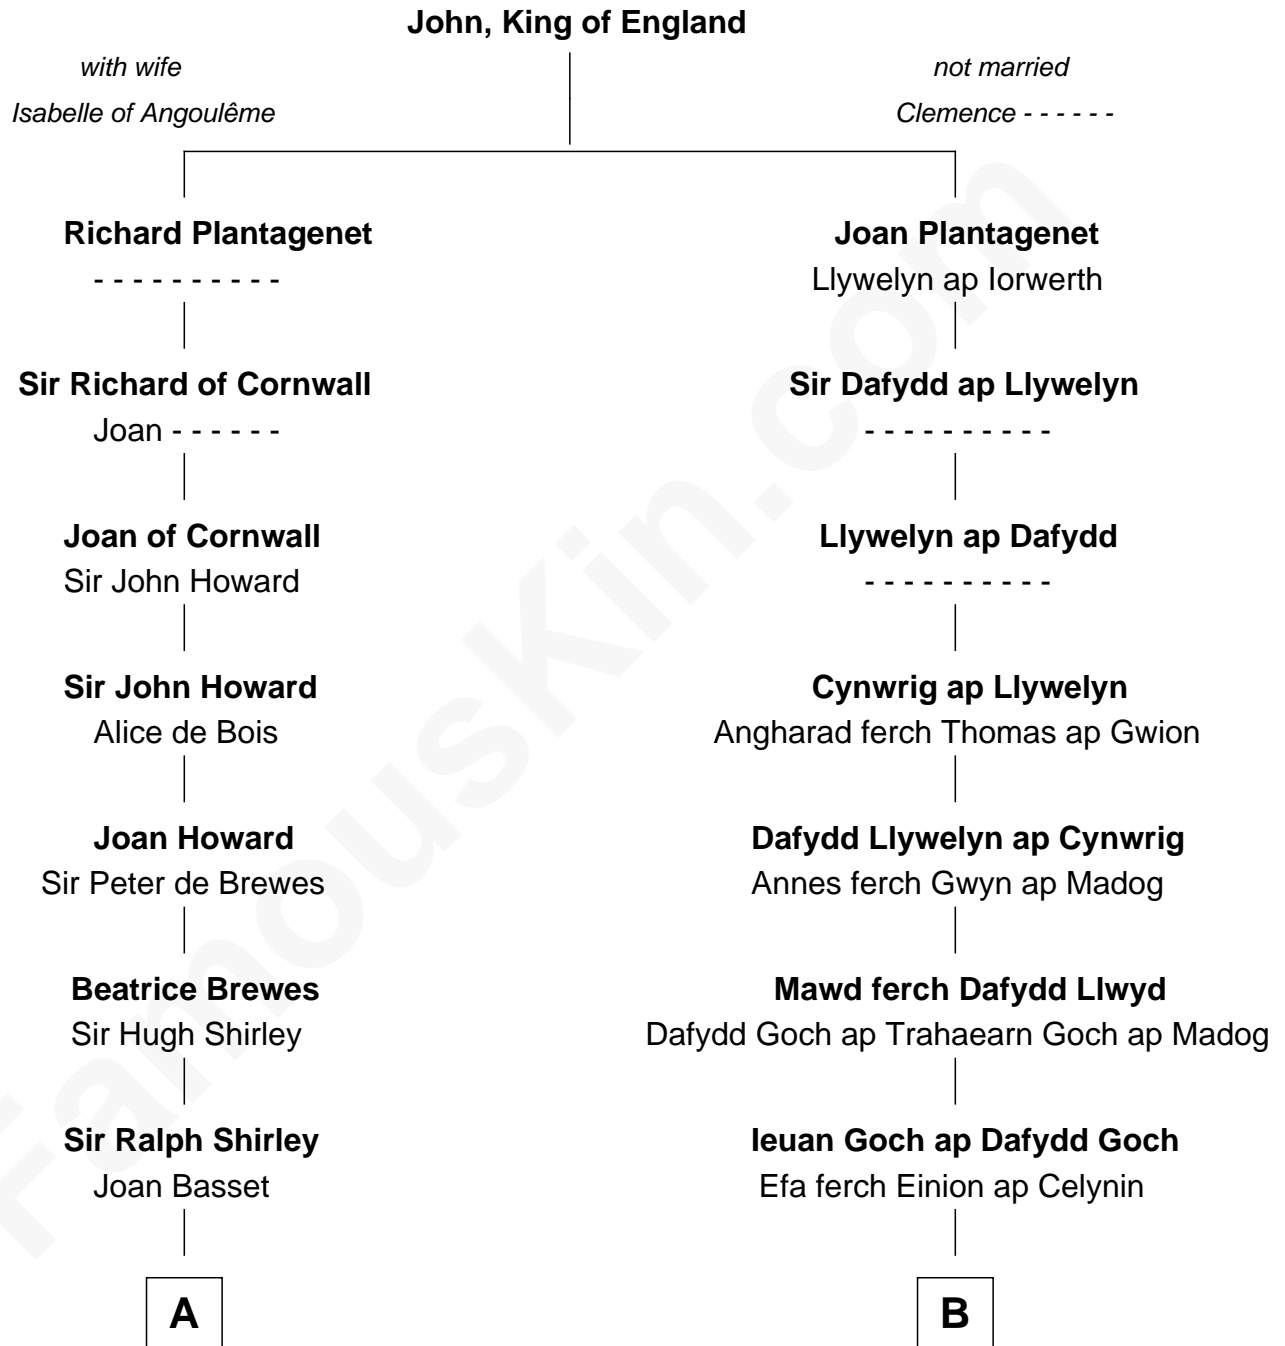

FamousKin.com

Relationship Chart of Eugene Foss

45th Governor of Massachusetts

17th cousin 3 times removed of

Elihu Yale

Benefactor and Namesake of Yale College

C

—
Susanna Hallett
Col. Heman Bangs

—
Amanda Bangs
Samuel Bartlett Foss

—
George Edmund Foss
Marcia Cordelia Noble

—
Eugene Foss
45th Governor of Massachusetts

FamousKin.com