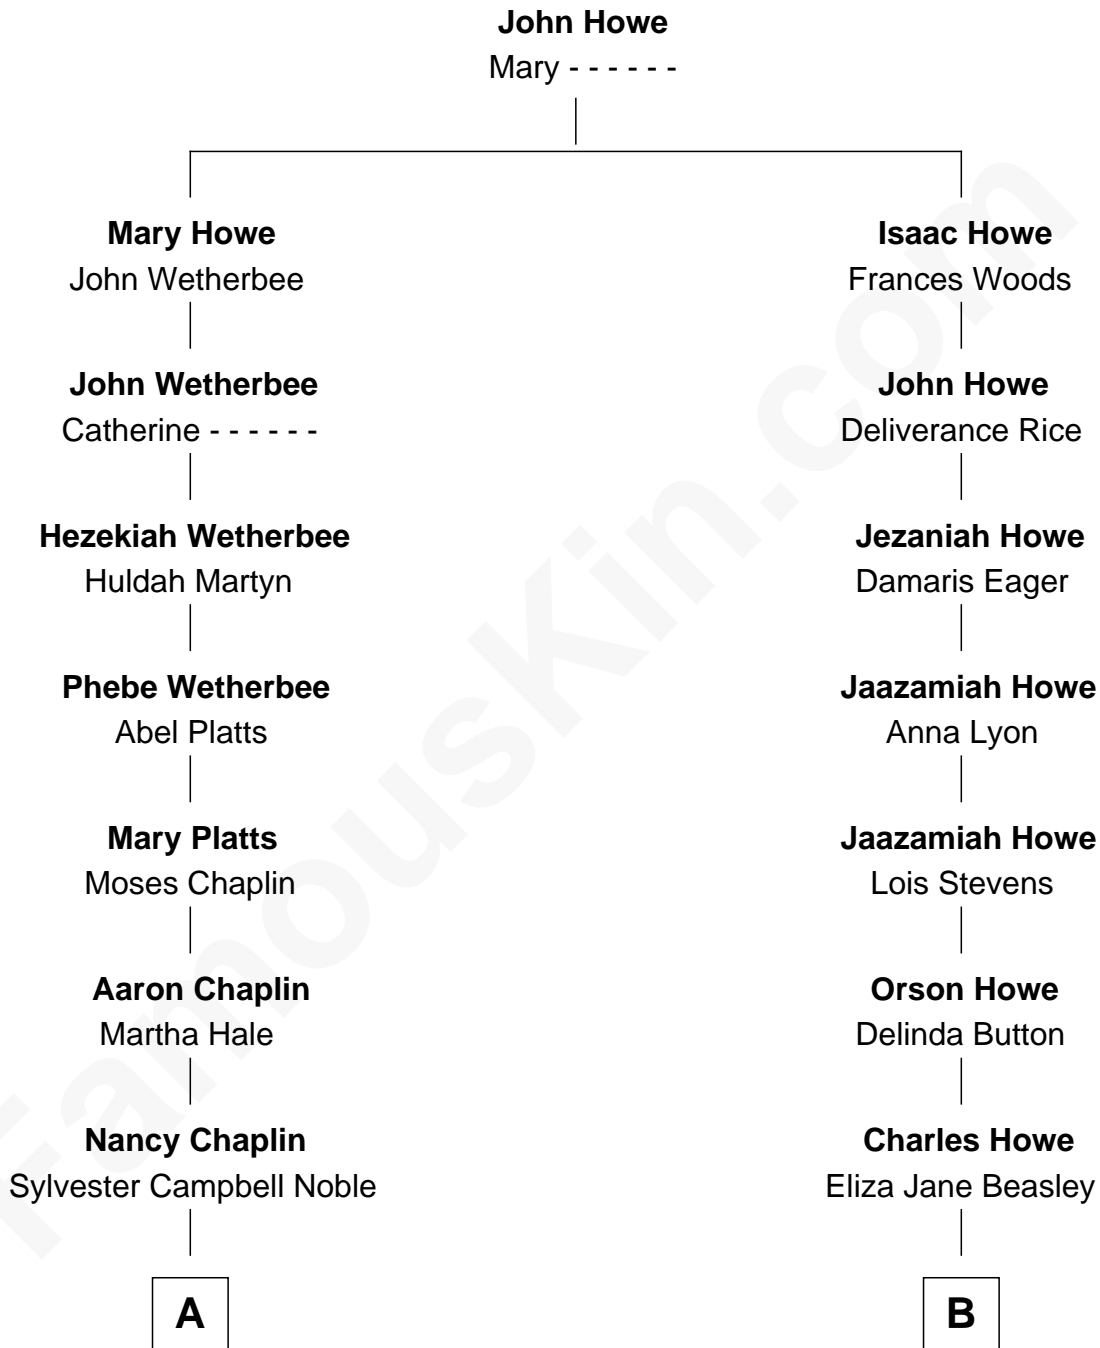

# FamousKin.com

## Relationship Chart of Eugene Foss

45th Governor of Massachusetts

8th cousin 1 time removed of

**Timothy Leatherman**

Founder of Leatherman Tools

**A**

**Marcia Cordelia Noble**

George Edmund Foss

**Eugene Foss**

*45th Governor of Massachusetts*

**B**

**Selata Howe**

Samuel Lloyd Leatherman

**Kenneth Elvene Leatherman**

Arlene Gertrude Gjertsen

**Timothy Leatherman**

*Founder of Leatherman Tools*