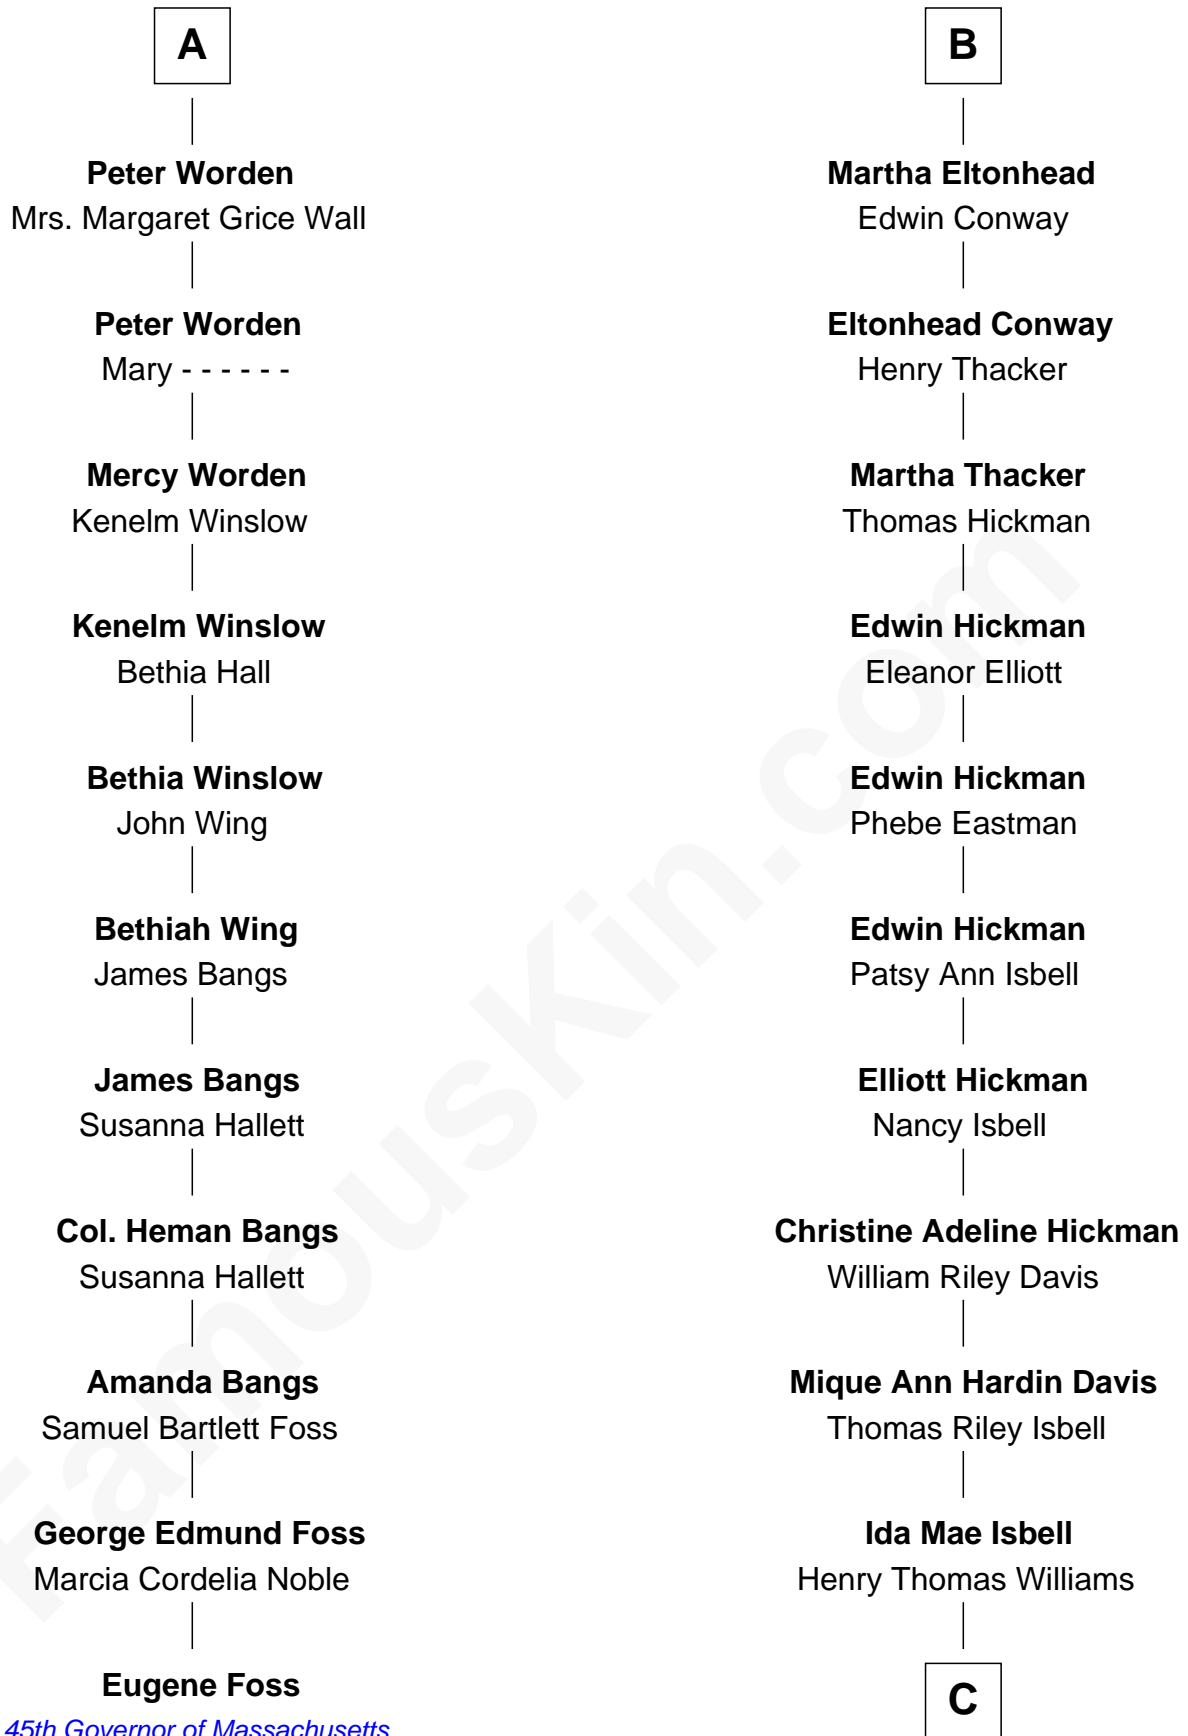

FamousKin.com

Relationship Chart of Eugene Foss

45th Governor of Massachusetts

17th cousin 3 times removed of

Brad Pitt
Movie Actor

Sir Nicholas Harington
Isabel English

Agnes Harington
Richard Sherburne

Sir William Harington
Margaret de Neville

Richard Sherburne
Alice Hamerton

Agnes Harington
Sir Alexander Radcliffe

Agnes Sherburne
Henry Rushton

Isabel Radcliffe
Sir James Harington

Nicholas Rushton
Margaret Radcliffe

Anne Harington
Sir William Stanley

Agnes Rushton
Richard Worthington

Peter Stanley
Cecily Tarleton

Peter Worthington
Isabel Anderton

Anne Stanley
Edward Sutton

Isabel Worthington
Robert Worden

Anne Sutton
Richard Eltonhead

A

B