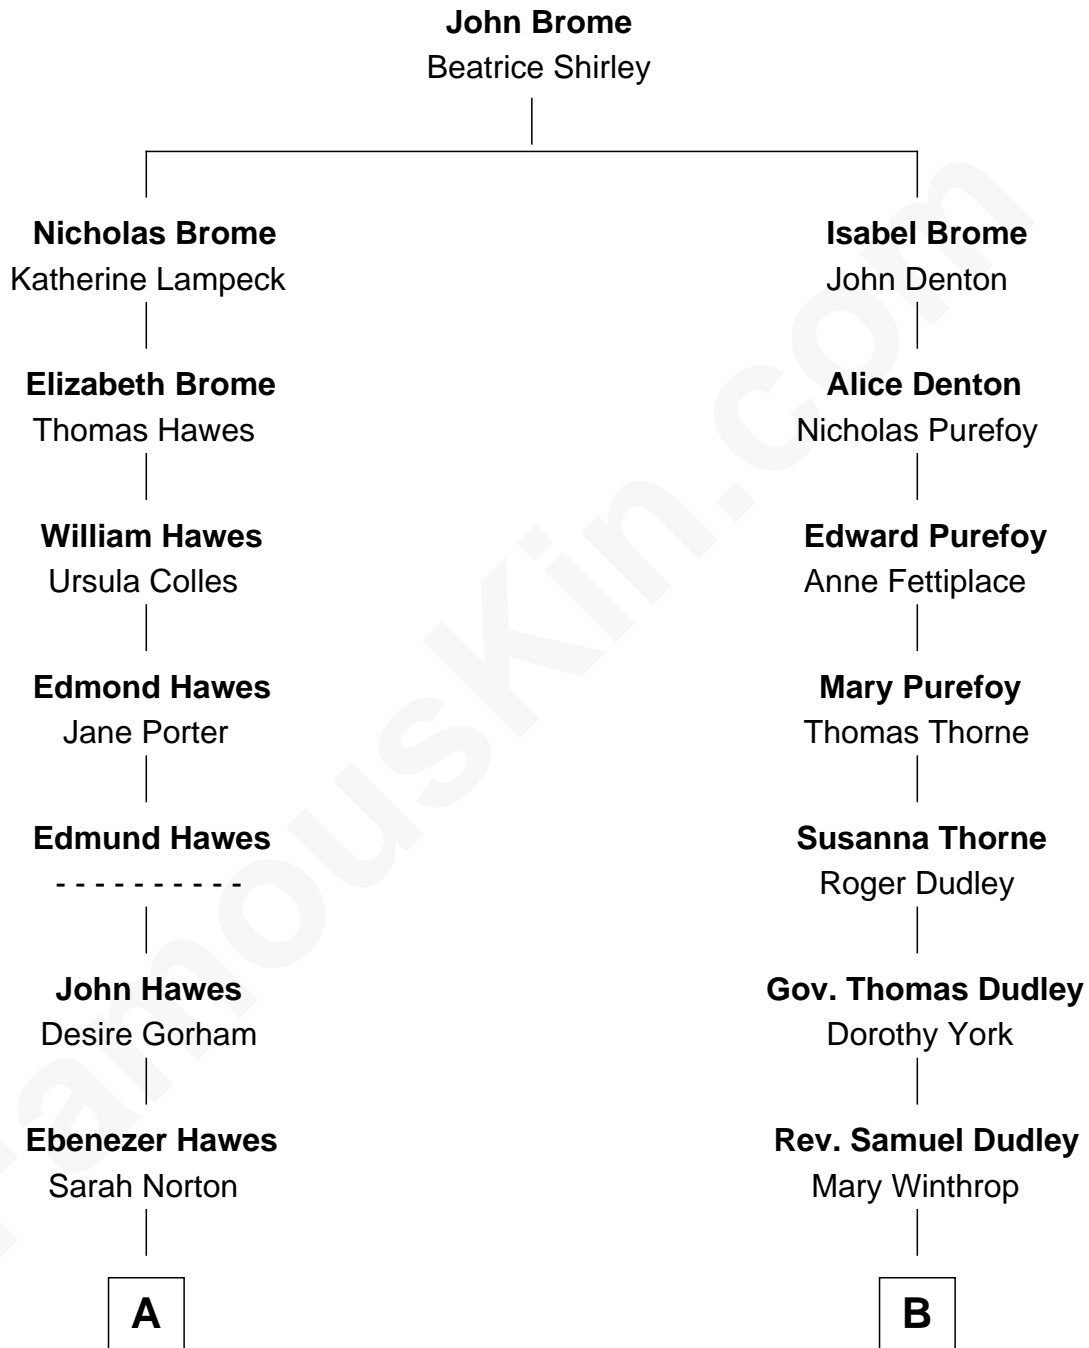

FamousKin.com

Relationship Chart of Eugene Foss

45th Governor of Massachusetts

12th cousin 5 times removed of

Christopher Reeve

Movie Actor

A

Ebenezer Hawes

Sarah Hedge

Thankful Hawes

Col. Enoch Hallett

Susanna Hallett

Col. Heman Bangs

Amanda Bangs

Samuel Bartlett Foss

George Edmund Foss

Marcia Cordelia Noble

Eugene Foss

45th Governor of Massachusetts

B

Anne Dudley

Edward Hilton

Mary Hilton

Thomas Bradbury