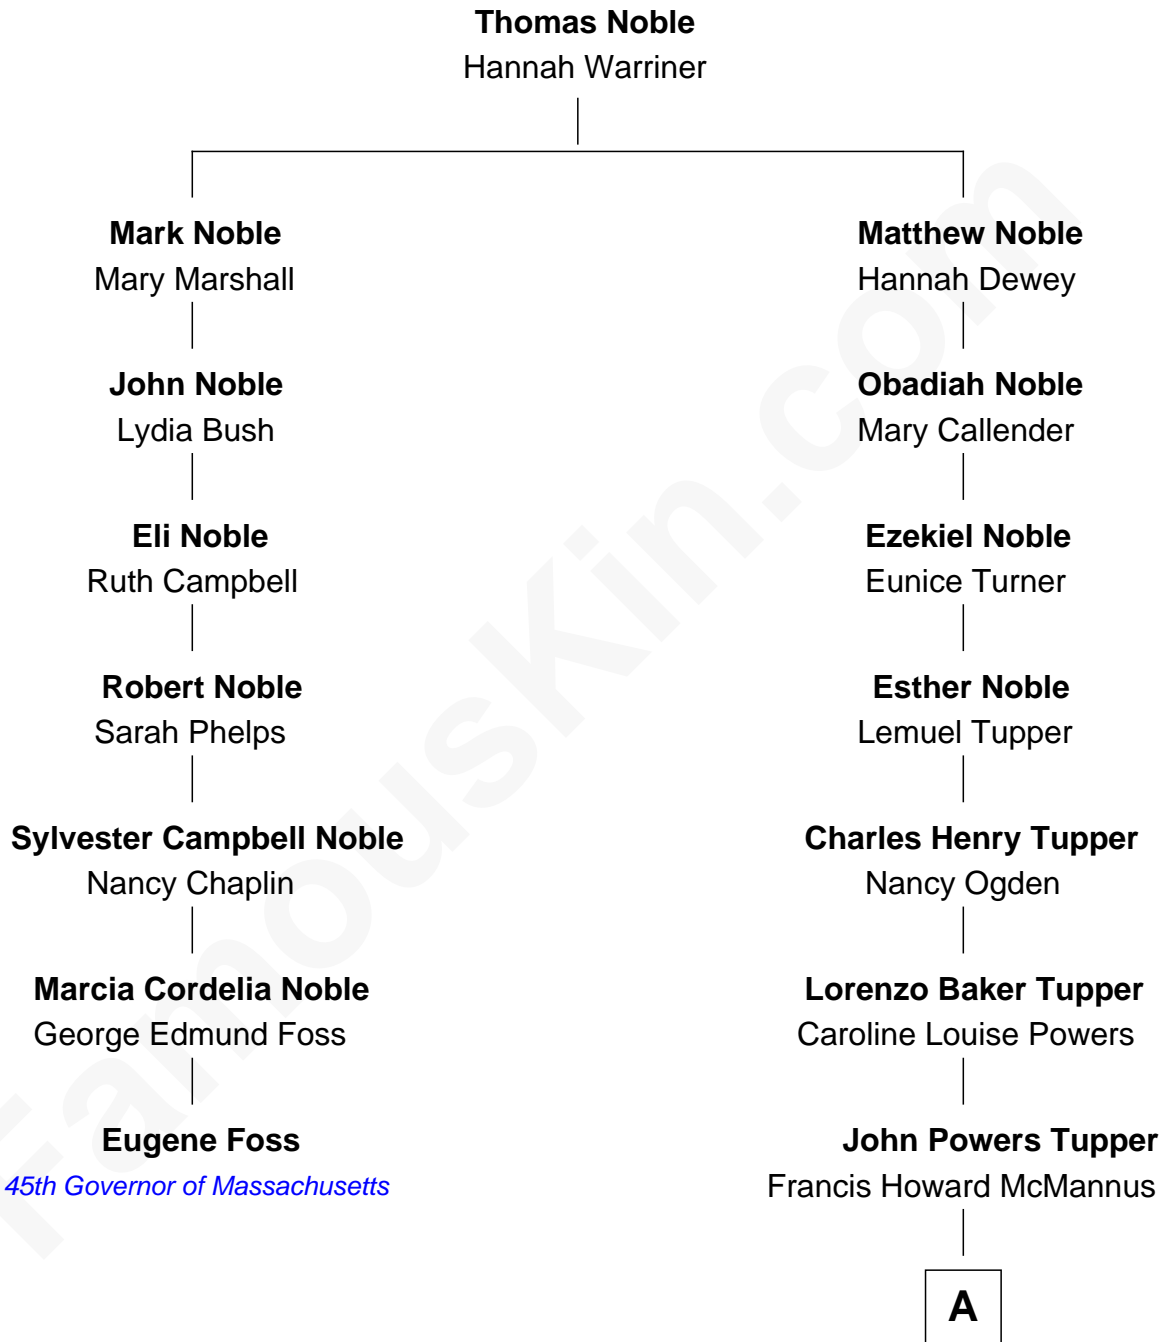

FamousKin.com

Relationship Chart of Eugene Foss

45th Governor of Massachusetts

6th cousin 3 times removed of

Ken Burns

Documentary Filmmaker

A

George Bancroft Tupper

Lyla Morris Smith

Lyla Smith Tupper

Robert Kyle Burns

Ken Burns

Documentary Filmmaker

FamousKin.com