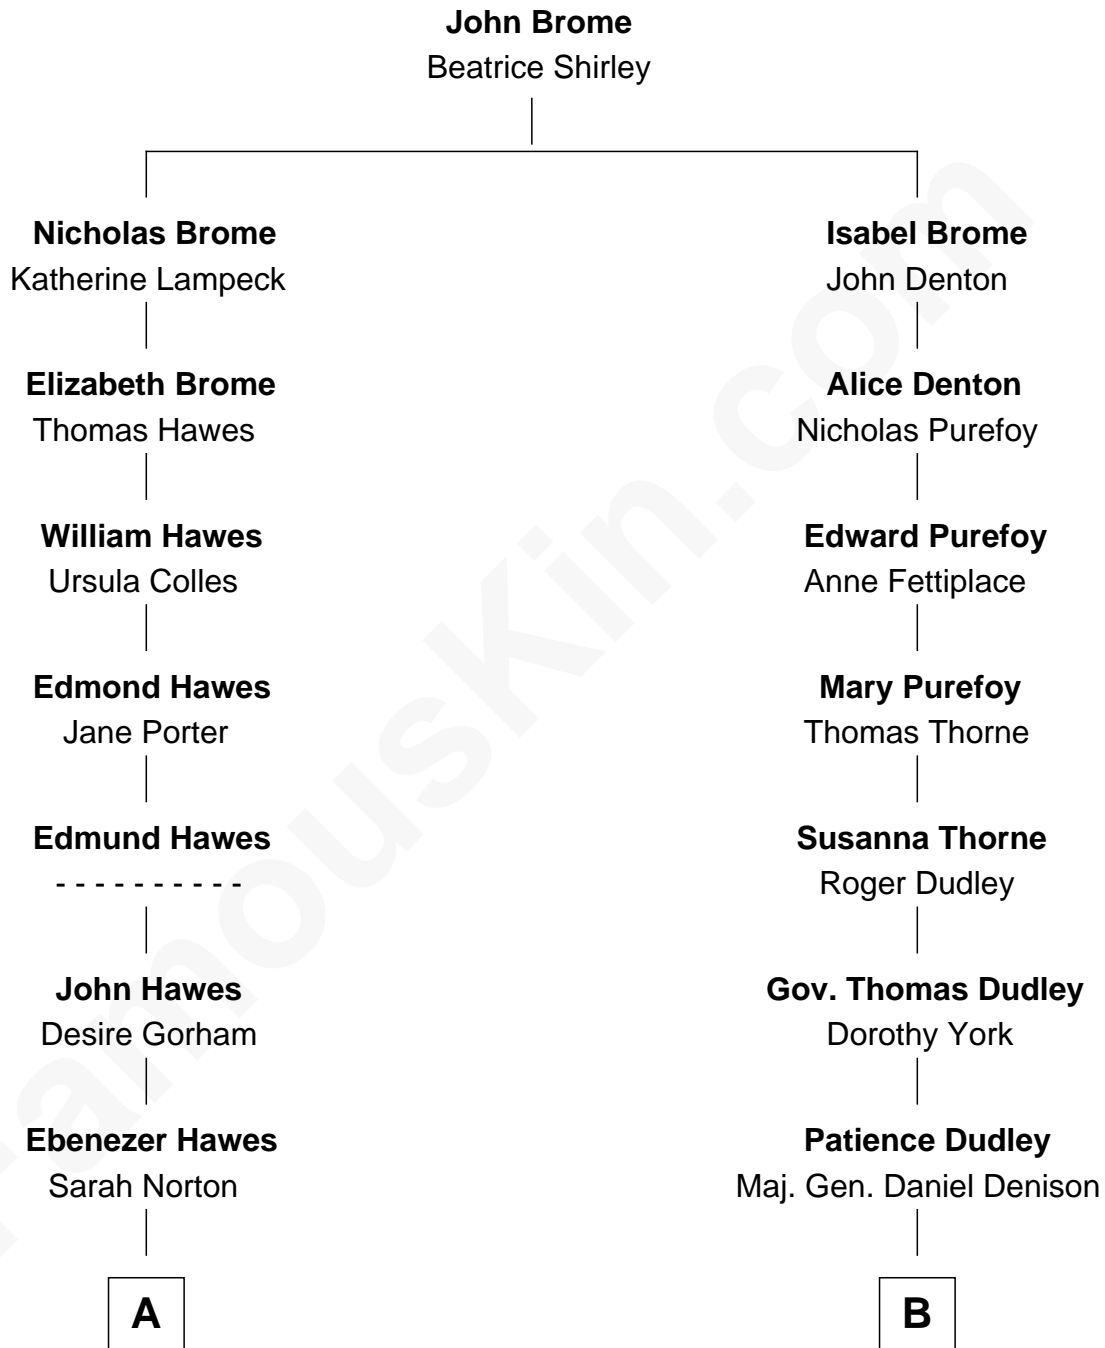

# FamousKin.com

## Relationship Chart of Eugene Foss

45th Governor of Massachusetts

12th cousin 1 time removed of

## Colonel Robert Gould Shaw

U.S. Civil War leader of film "Glory" fame

**A**

**Ebenezer Hawes**

Sarah Hedge

**Thankful Hawes**

Col. Enoch Hallett

**Susanna Hallett**

**Elizabeth Willard Parkman**

Robert Gould Shaw

**Francis George Shaw**

Sarah Blake Sturgis

**Colonel Robert Gould Shaw**

*Main character in film "Glory"*