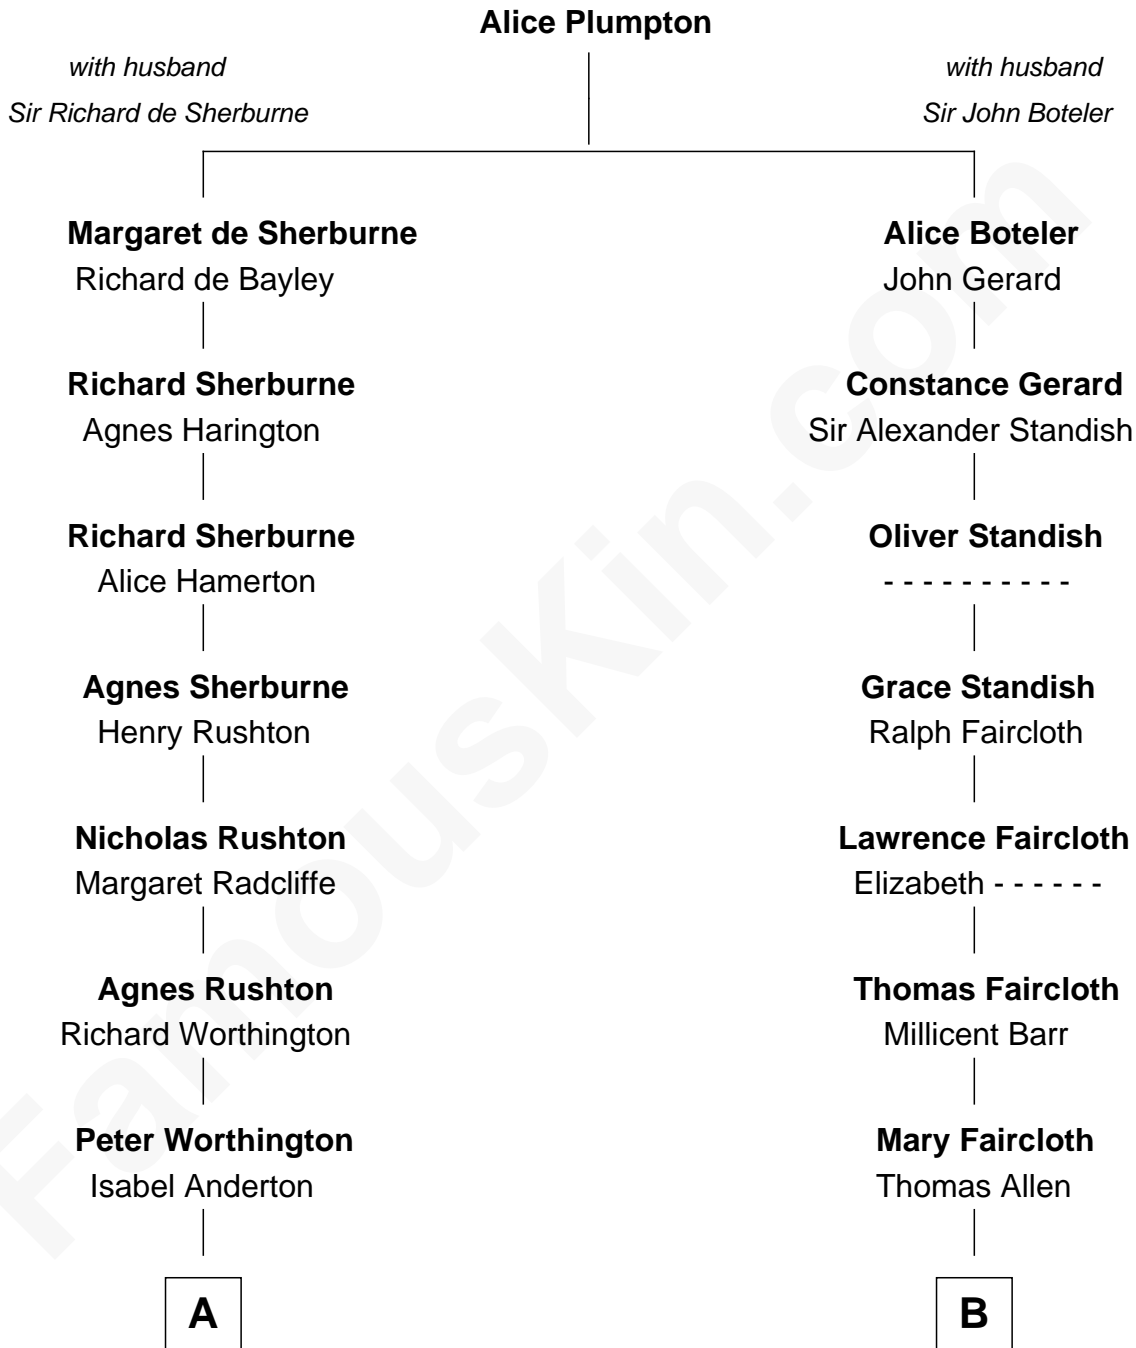

# FamousKin.com

## Relationship Chart of Eugene Foss

45th Governor of Massachusetts

18th cousin of

**George H. W. Bush**

41st U.S. President

**C**

**George Edmund Foss**  
Marcia Cordelia Noble

**Eugene Foss**  
*45th Governor of Massachusetts*

**D**

**Prescott Sheldon Bush**  
Dorothy Wear Walker

**George H. W. Bush**  
*41st U.S. President*

FamousKin.com