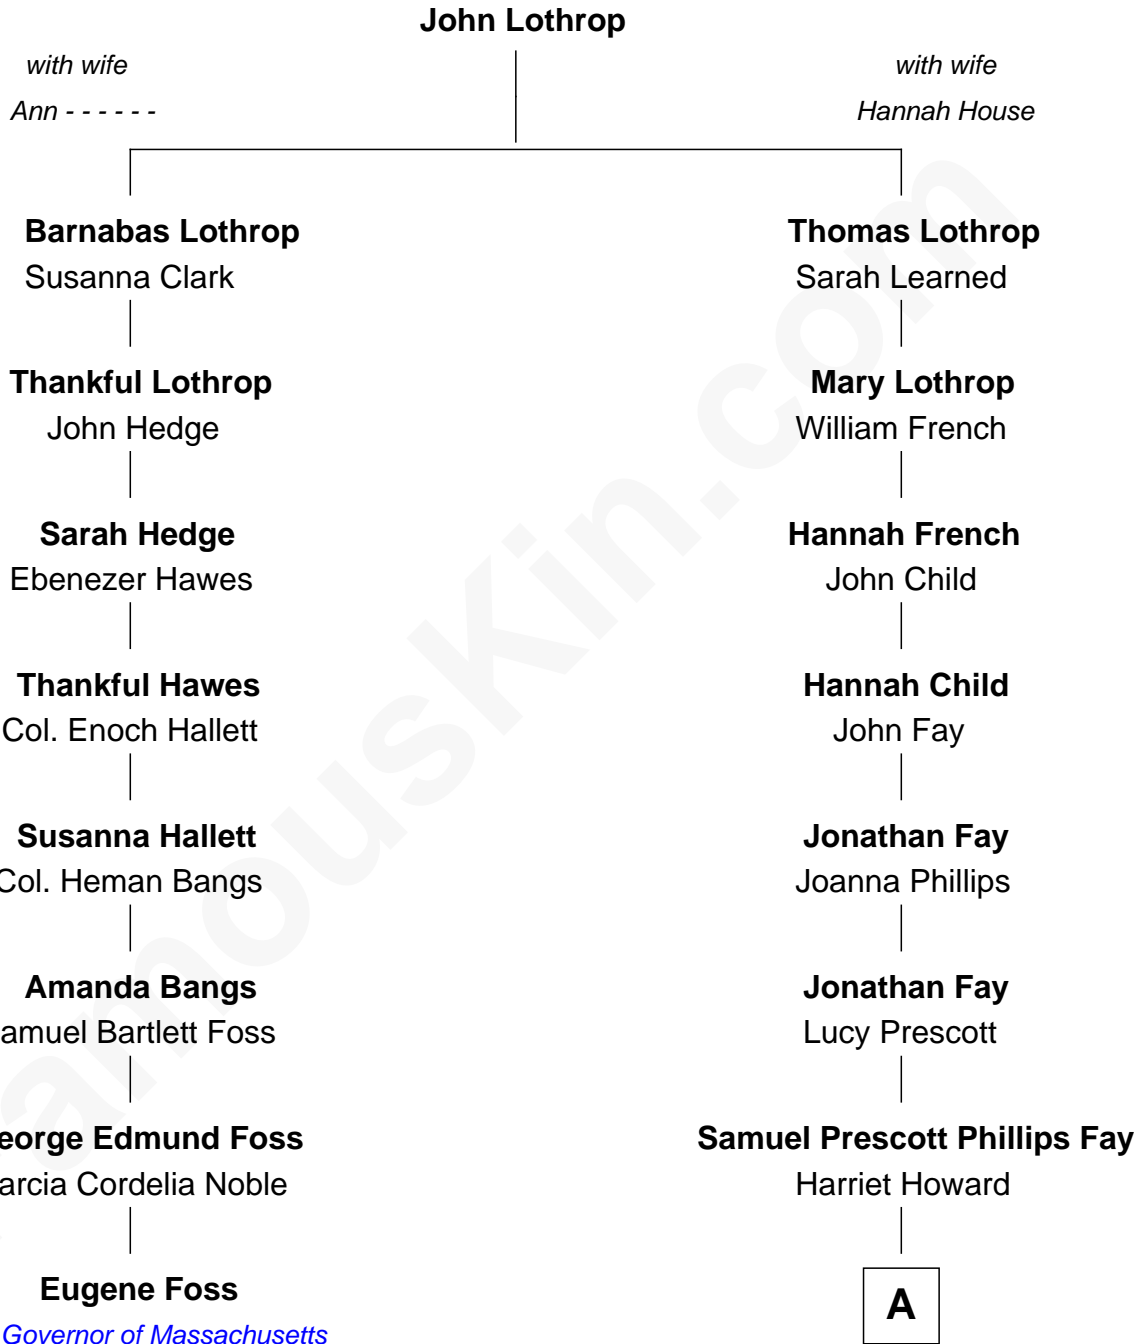

FamousKin.com

Relationship Chart of Eugene Foss

45th Governor of Massachusetts

7th cousin 4 times removed of

George H. W. Bush

41st U.S. President

A

—
Samuel Howard Fay
Susan Montfort Shellman

—
Harriet Eleanor Fay
Rev. James Smith Bush

—
Samuel Prescott Bush
Flora Sheldon

—
Prescott Sheldon Bush
Dorothy Wear Walker

—
George H. W. Bush
41st U.S. President

FamousKin.com