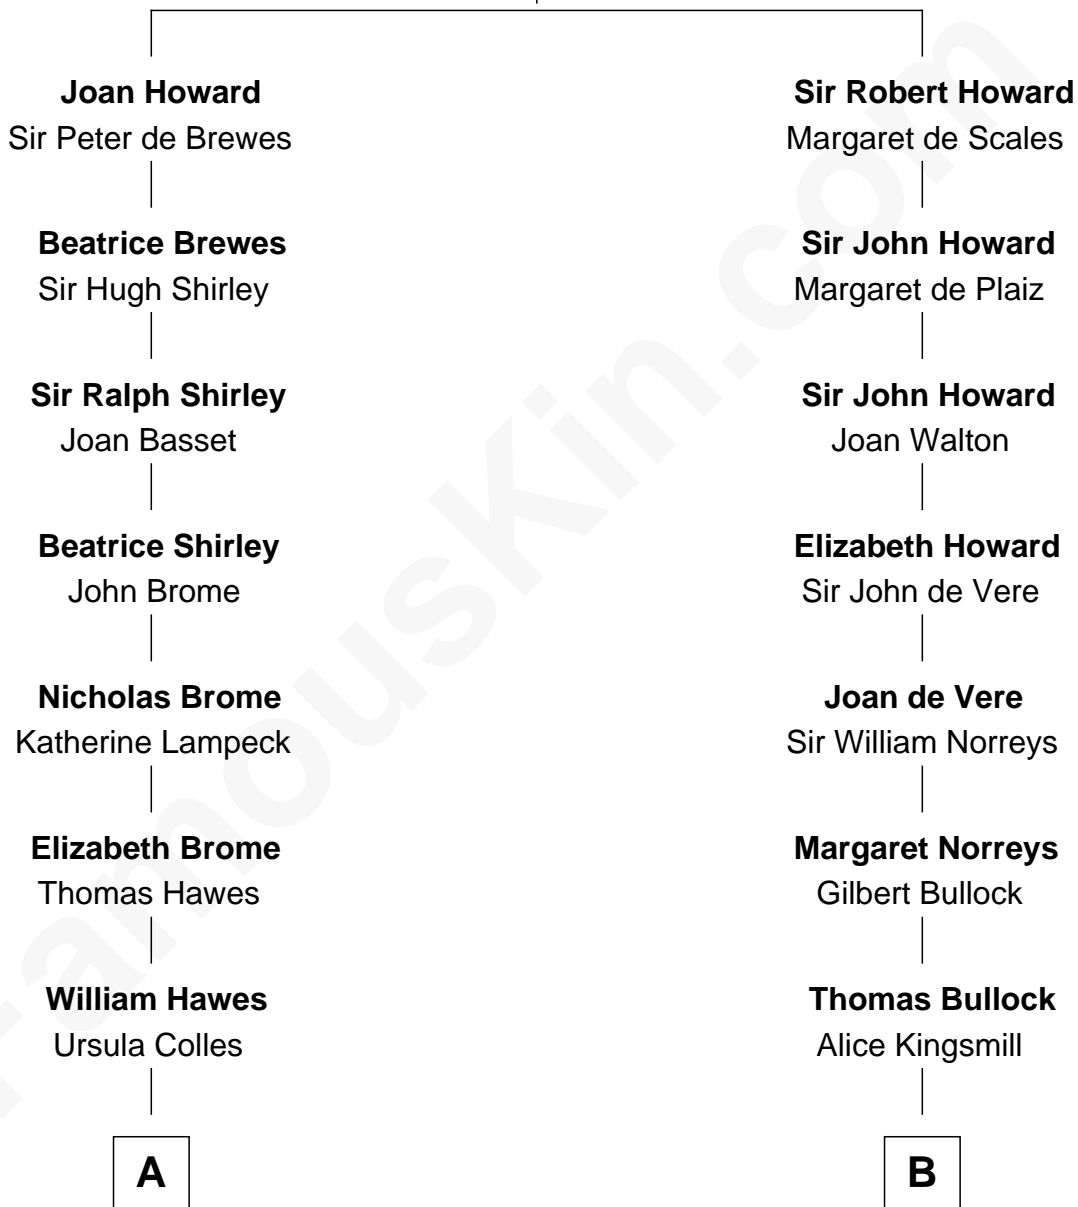

FamousKin.com

Relationship Chart of Eugene Foss

45th Governor of Massachusetts

16th cousin 4 times removed of

George H. W. Bush

41st U.S. President

Sir John Howard

Alice de Bois

C

—
Harriet Eleanor Fay
Rev. James Smith Bush

—
Samuel Prescott Bush
Flora Sheldon

—
Prescott Sheldon Bush
Dorothy Wear Walker

—
George H. W. Bush
41st U.S. President

FamousKin.com