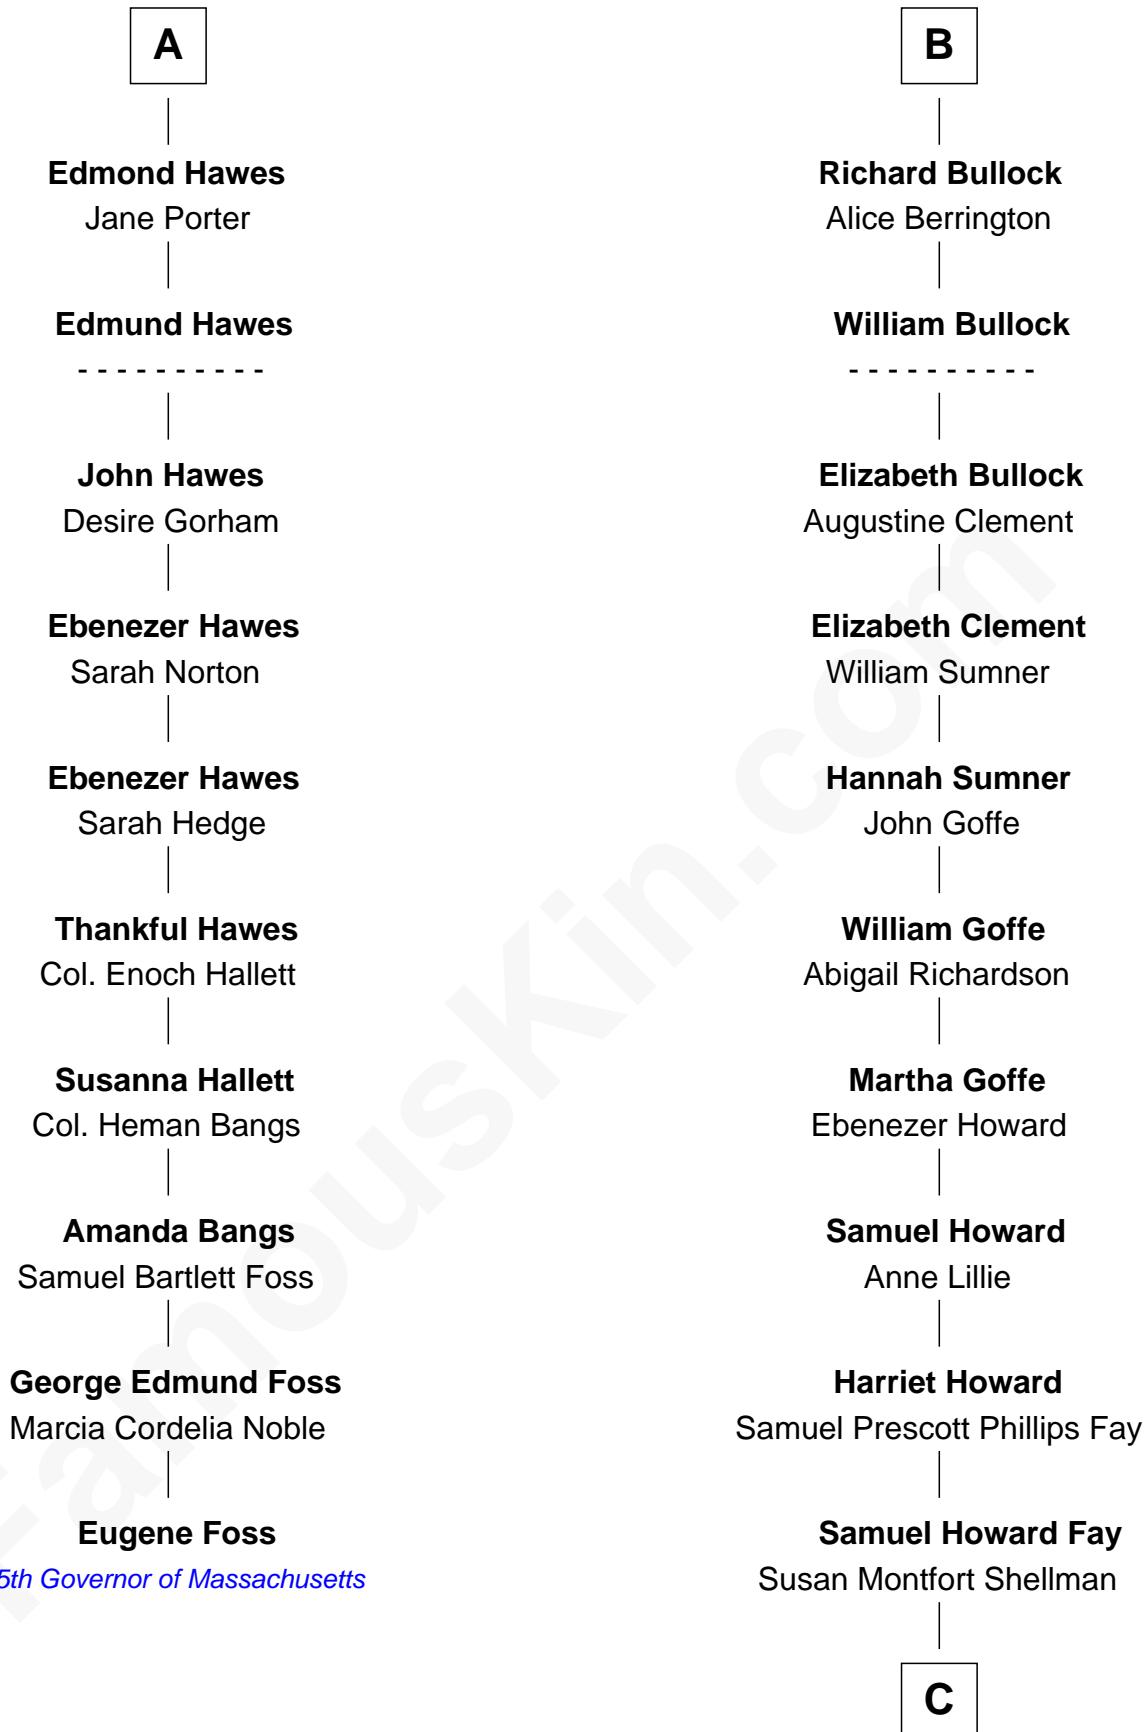

FamousKin.com

Relationship Chart of Eugene Foss

45th Governor of Massachusetts

16th cousin 4 times removed of

George H. W. Bush

41st U.S. President

Sir John Howard

Alice de Bois

C

—
Harriet Eleanor Fay
Rev. James Smith Bush

—
Samuel Prescott Bush
Flora Sheldon

—
Prescott Sheldon Bush
Dorothy Wear Walker

—
George H. W. Bush
41st U.S. President

FamousKin.com