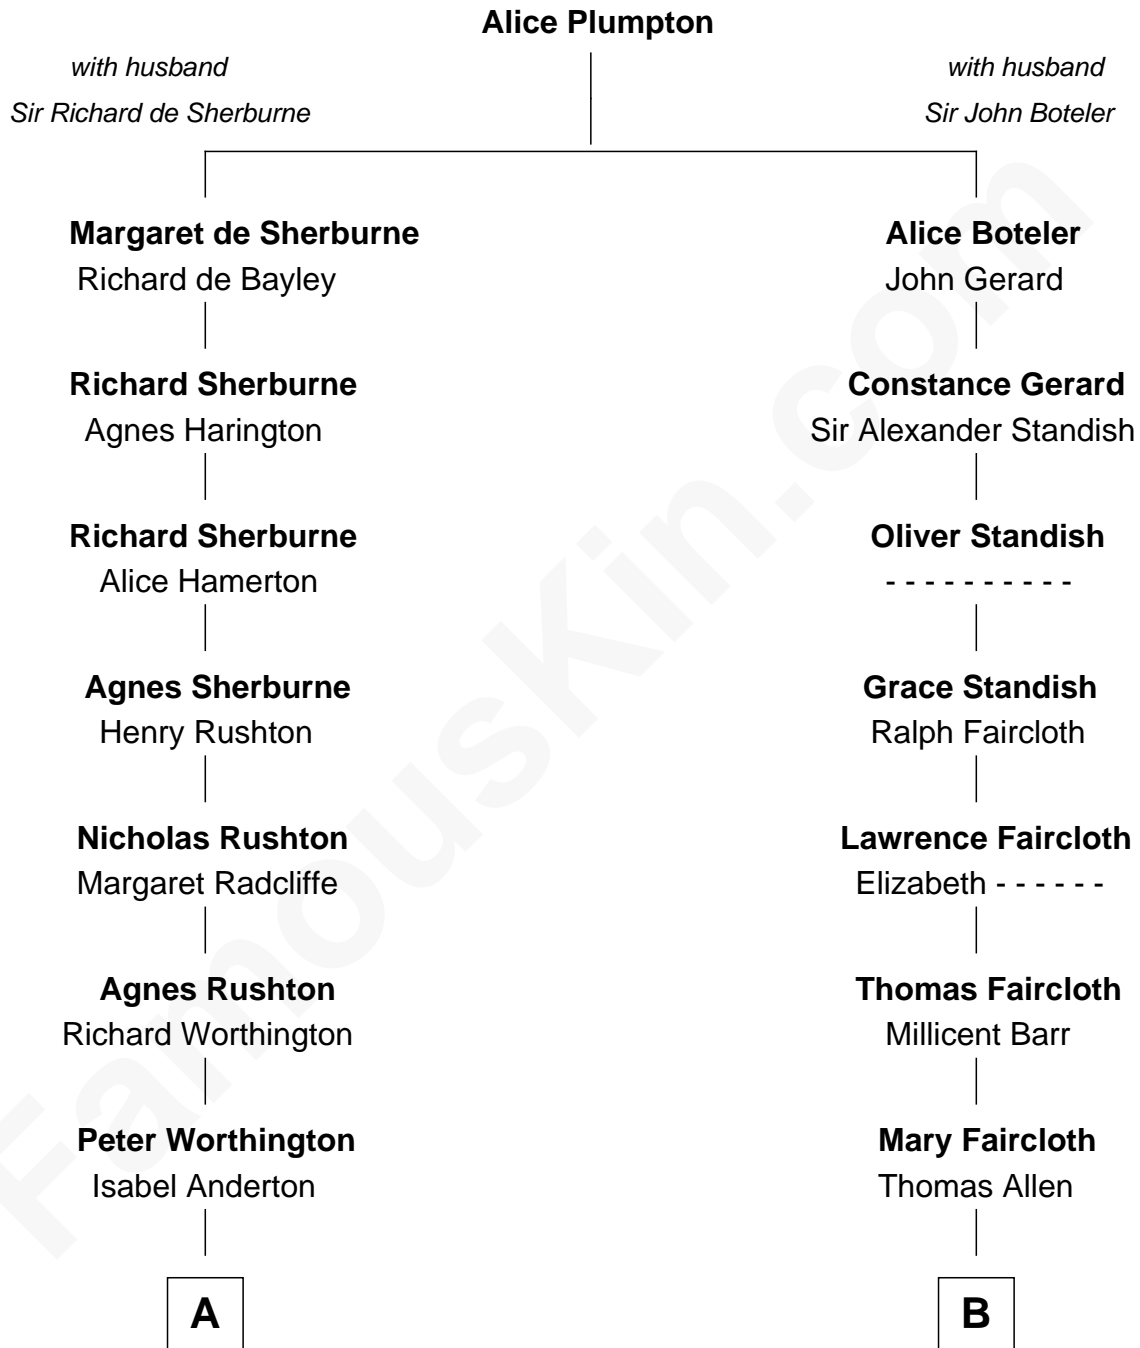

FamousKin.com

Relationship Chart of Eugene Foss

45th Governor of Massachusetts

18th cousin 1 time removed of

George W. Bush

43rd U.S. President

C

George Edmund Foss
Marcia Cordelia Noble

Eugene Foss
45th Governor of Massachusetts

D

Prescott Sheldon Bush
Dorothy Wear Walker

George Herbert Walker Bush
Barbara Pierce

George W. Bush
43rd U.S. President

FamousKin.com