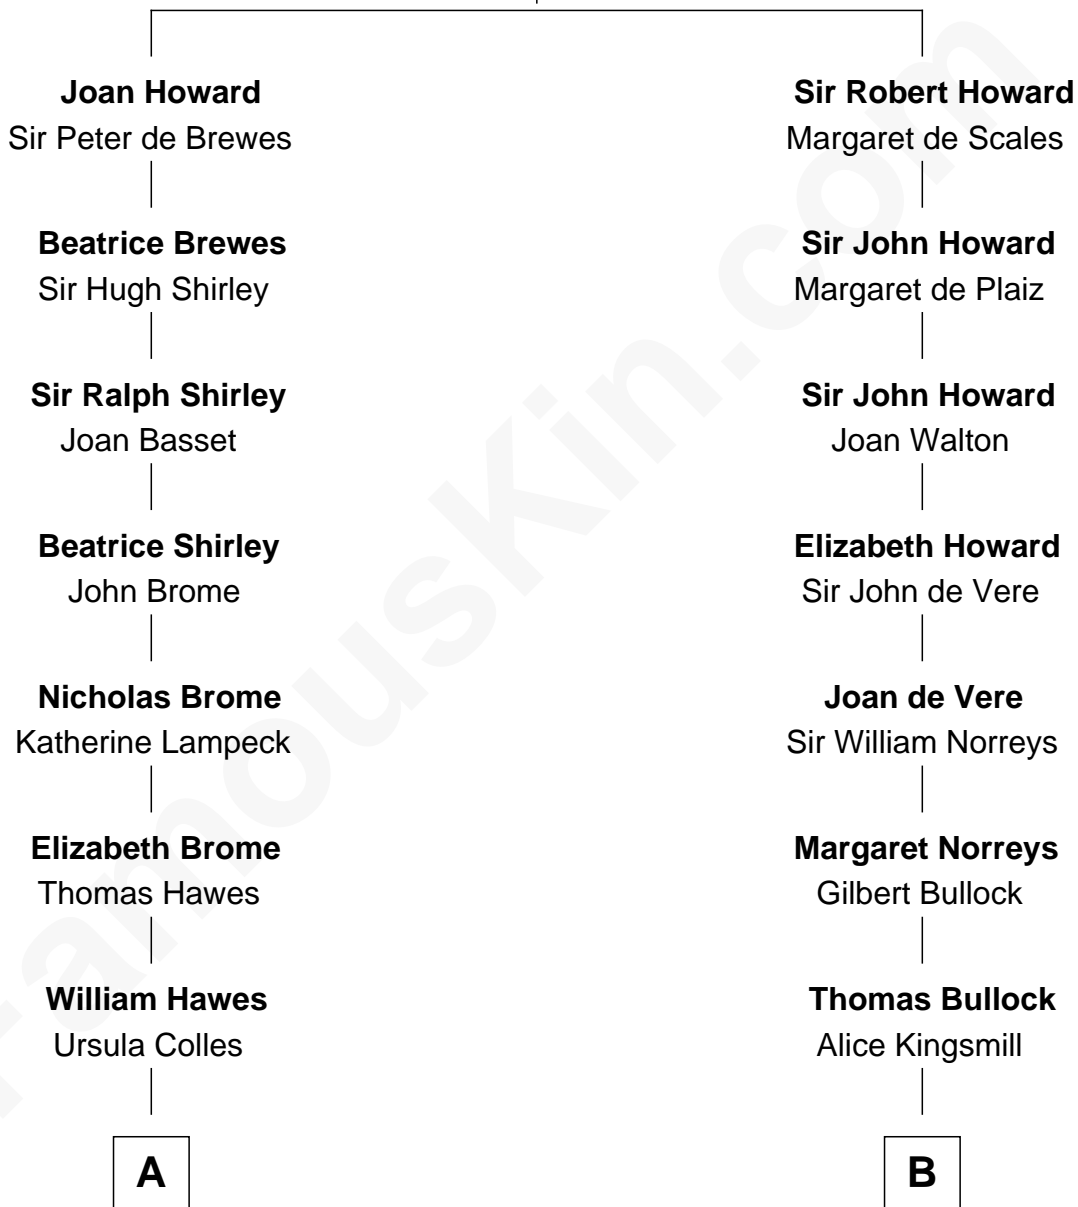

## Relationship Chart of Eugene Foss

45th Governor of Massachusetts

16th cousin 5 times removed of

**George W. Bush**  
43rd U.S. President

**Sir John Howard**

Alice de Bois

**C**

**Harriet Eleanor Fay**  
Rev. James Smith Bush

**Samuel Prescott Bush**  
Flora Sheldon

**Prescott Sheldon Bush**  
Dorothy Wear Walker

**George Herbert Walker Bush**  
Barbara Pierce

**George W. Bush**  
*43rd U.S. President*