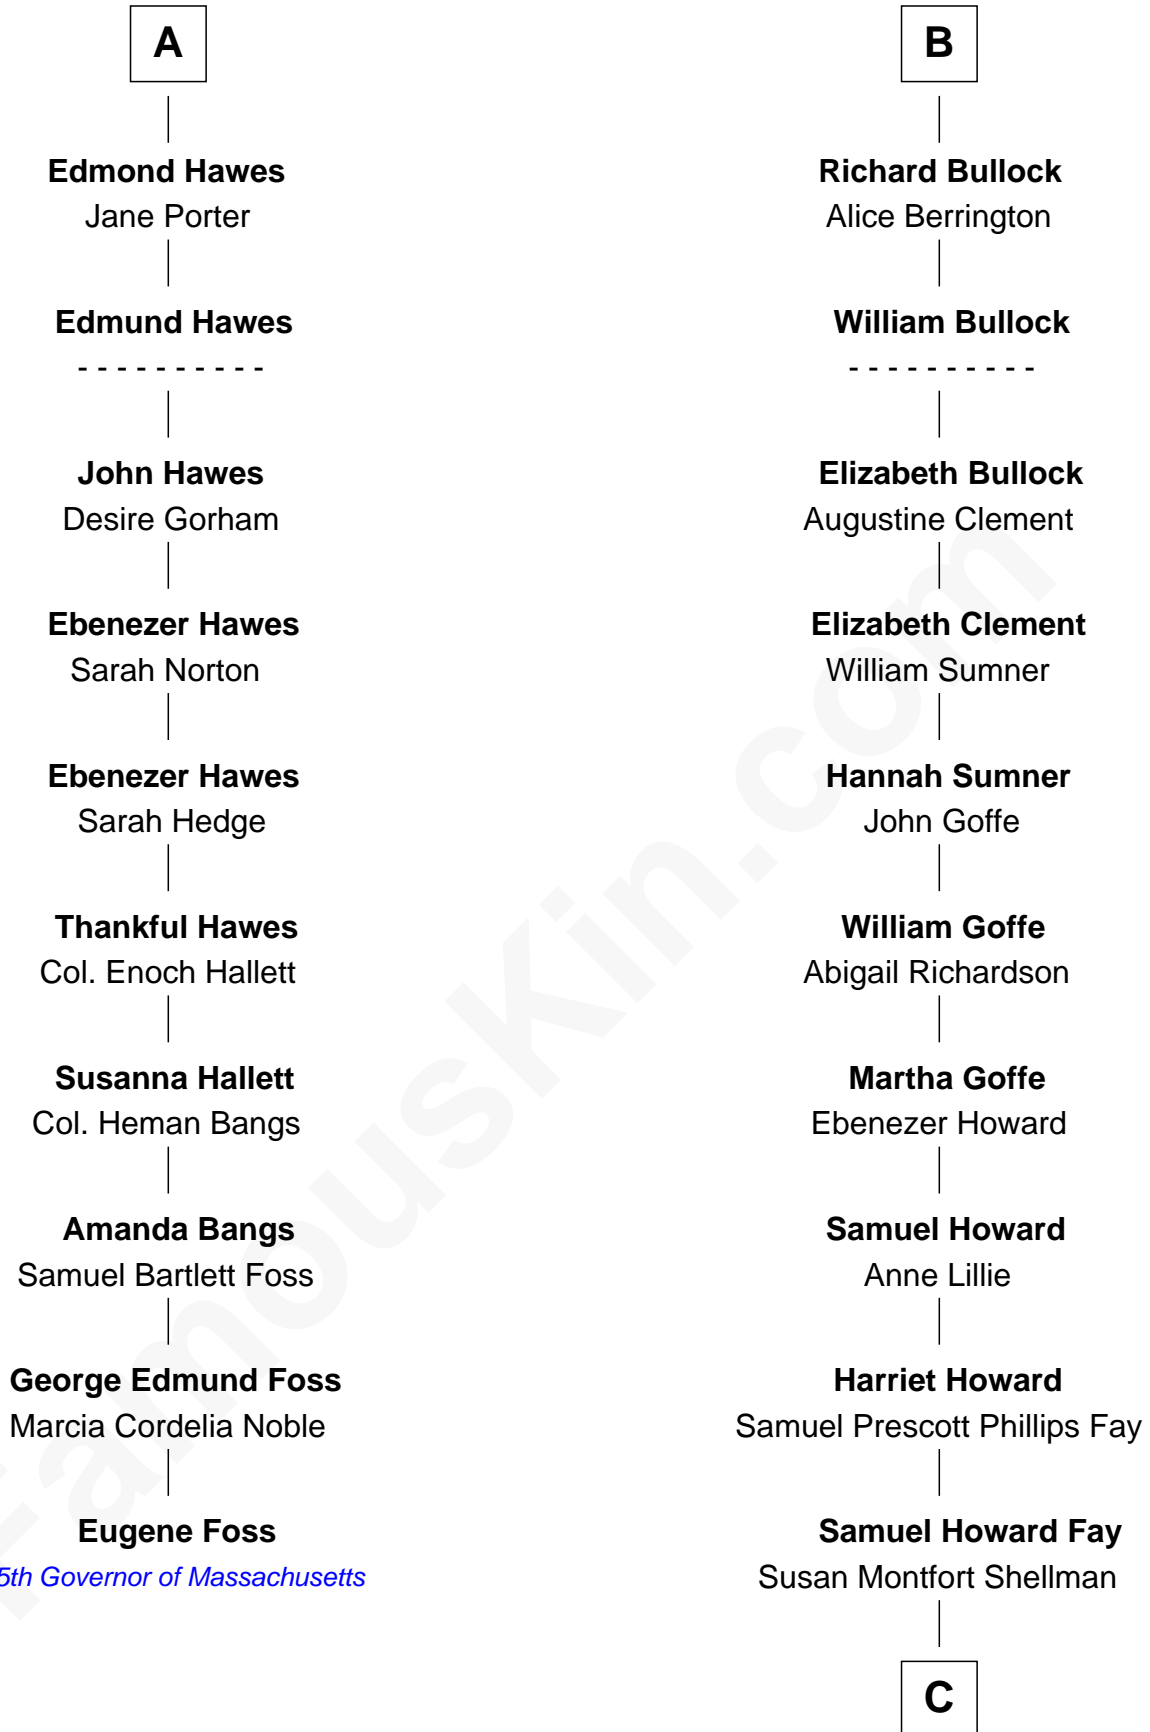

## Relationship Chart of Eugene Foss

45th Governor of Massachusetts

16th cousin 5 times removed of

**George W. Bush**  
43rd U.S. President

**Sir John Howard**

Alice de Bois

**C**

**Harriet Eleanor Fay**  
Rev. James Smith Bush

**Samuel Prescott Bush**  
Flora Sheldon

**Prescott Sheldon Bush**  
Dorothy Wear Walker

**George Herbert Walker Bush**  
Barbara Pierce

**George W. Bush**  
*43rd U.S. President*