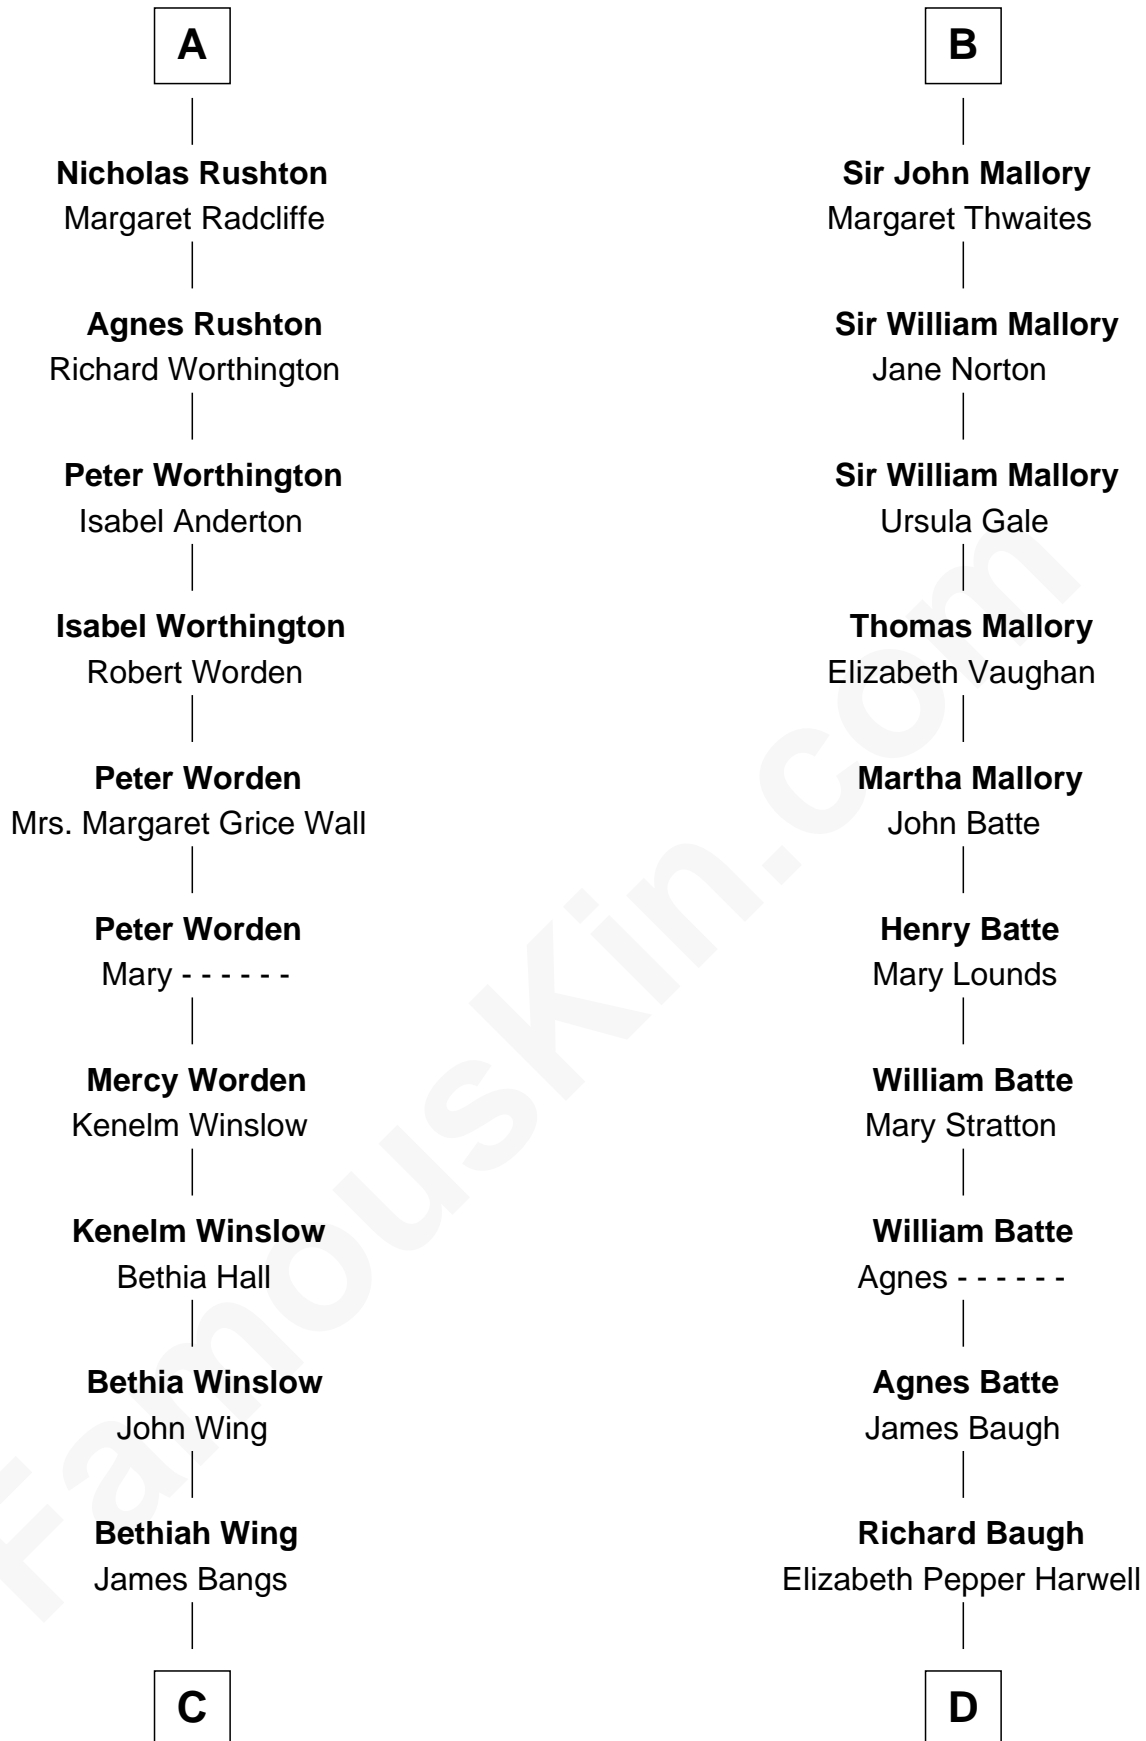

FamousKin.com Relationship Chart of

Eugene Foss

45th Governor of Massachusetts

21st cousin of

Liza Minnelli

Singer and Actress

Sir William de Ros

Eustache Fitz Ralph

C

James Bangs
Susanna Hallett

Col. Heman Bangs
Susanna Hallett

Amanda Bangs
Samuel Bartlett Foss

George Edmund Foss
Marcia Cordelia Noble

Eugene Foss
45th Governor of Massachusetts

D

John Aldridge Baugh
Mary Ann Marable