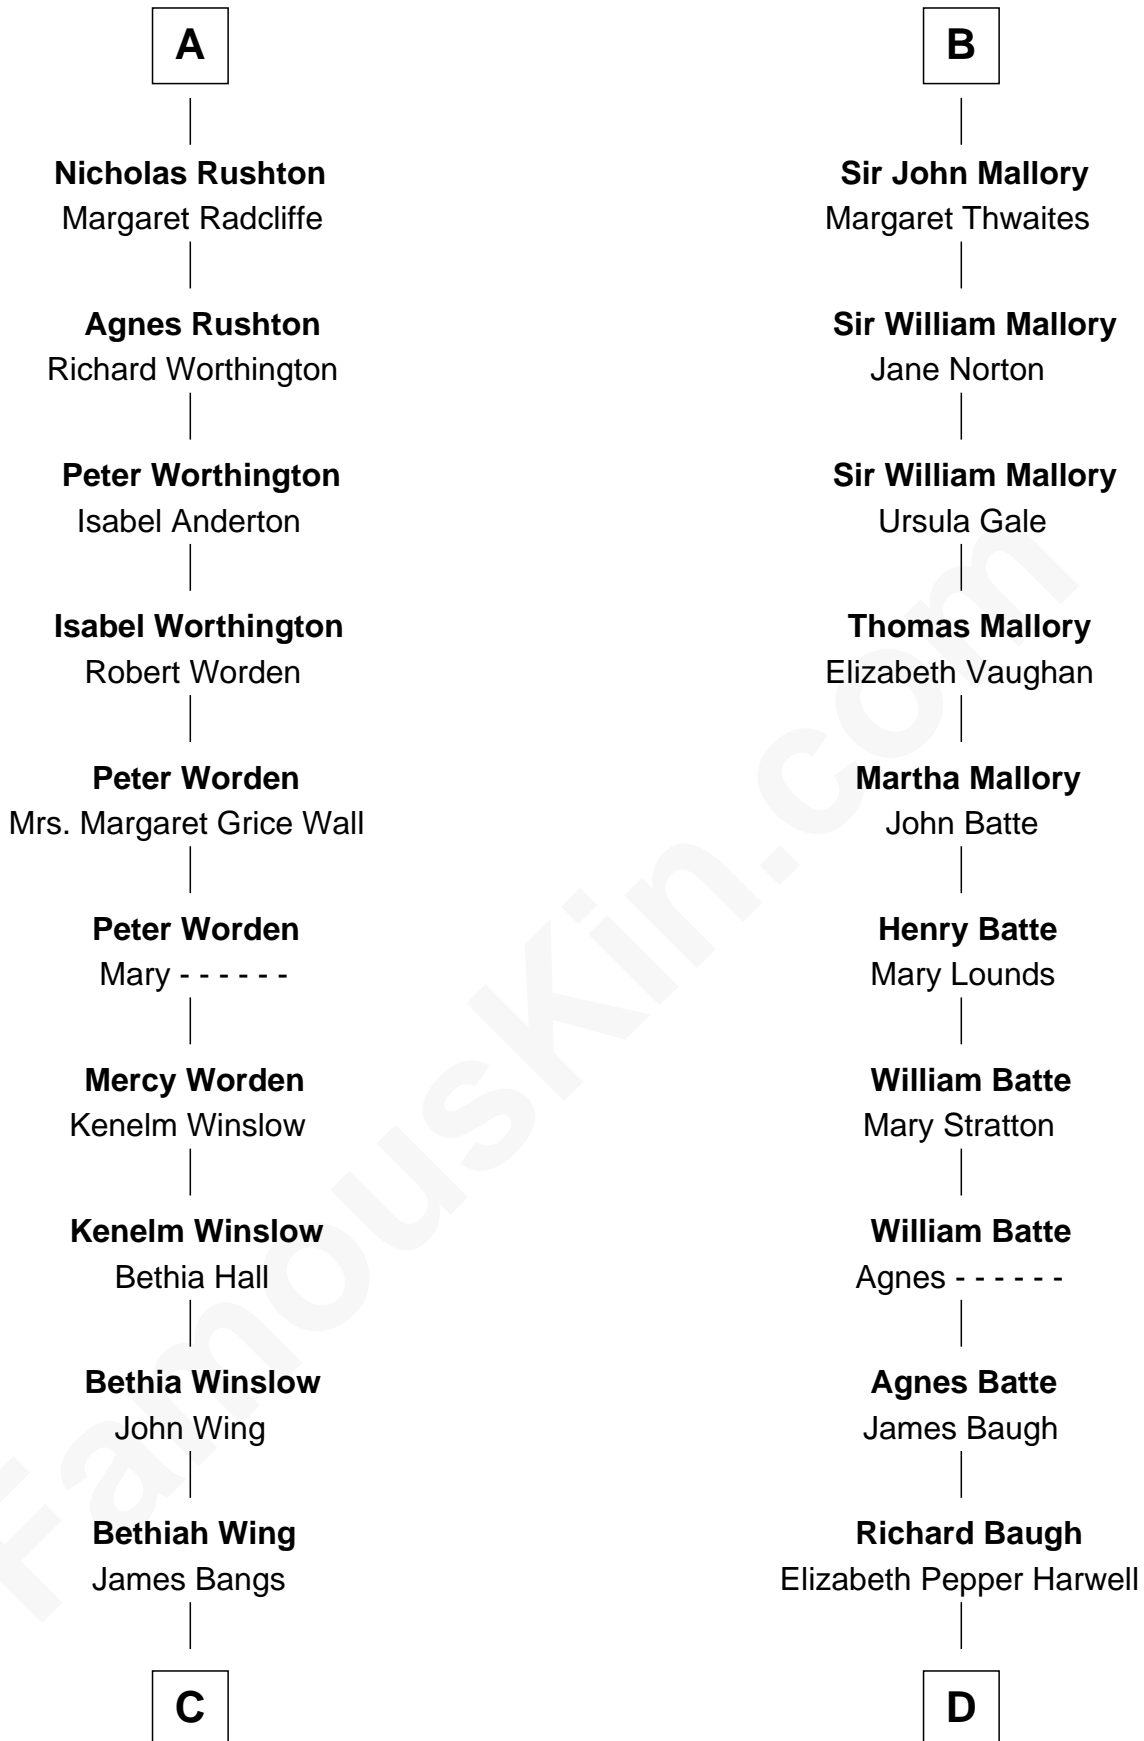

FamousKin.com

Relationship Chart of Eugene Foss

45th Governor of Massachusetts

20th cousin 1 time removed of

Judy Garland

Singer and Movie Actress

Sir William de Ros

Eustache Fitz Ralph

C

James Bangs
Susanna Hallett

Col. Heman Bangs
Susanna Hallett

Amanda Bangs
Samuel Bartlett Foss

George Edmund Foss
Marcia Cordelia Noble

Eugene Foss
45th Governor of Massachusetts

D

John Aldridge Baugh
Mary Ann Marable