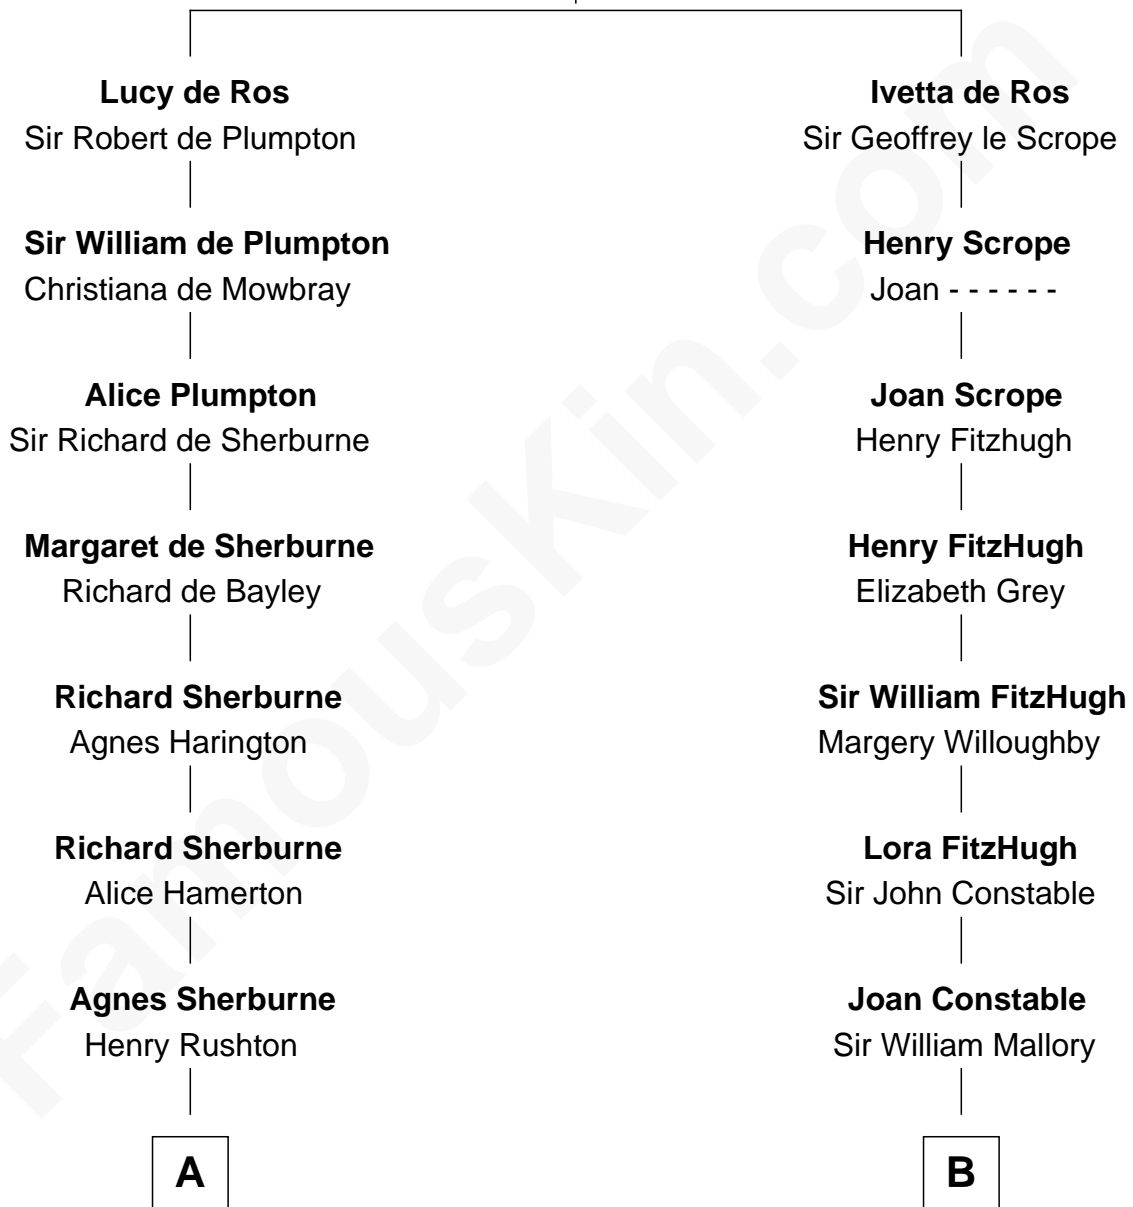

FamousKin.com

Relationship Chart of Eugene Foss

45th Governor of Massachusetts

20th cousin 1 time removed of

Judy Garland

Singer and Movie Actress

Sir William de Ros

Eustache Fitz Ralph

C

James Bangs
Susanna Hallett

Col. Heman Bangs
Susanna Hallett

Amanda Bangs
Samuel Bartlett Foss

George Edmund Foss
Marcia Cordelia Noble

Eugene Foss
45th Governor of Massachusetts

D

John Aldridge Baugh
Mary Ann Marable