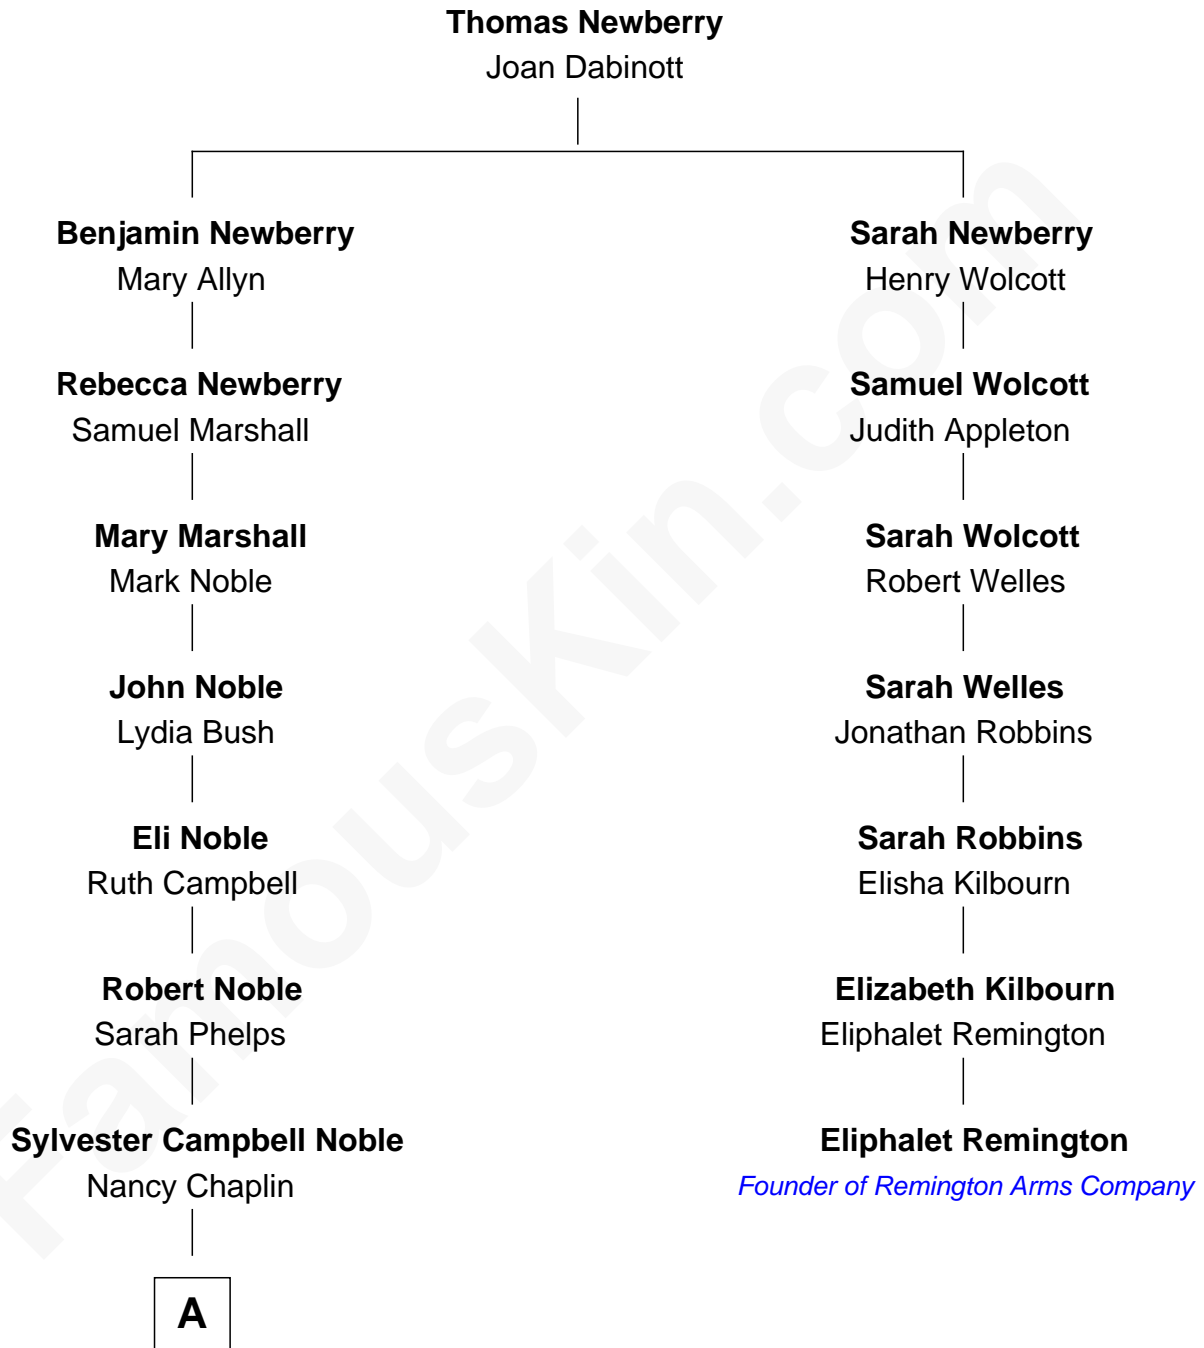

Eliphalet Remington

Founder of Remington Arms Company