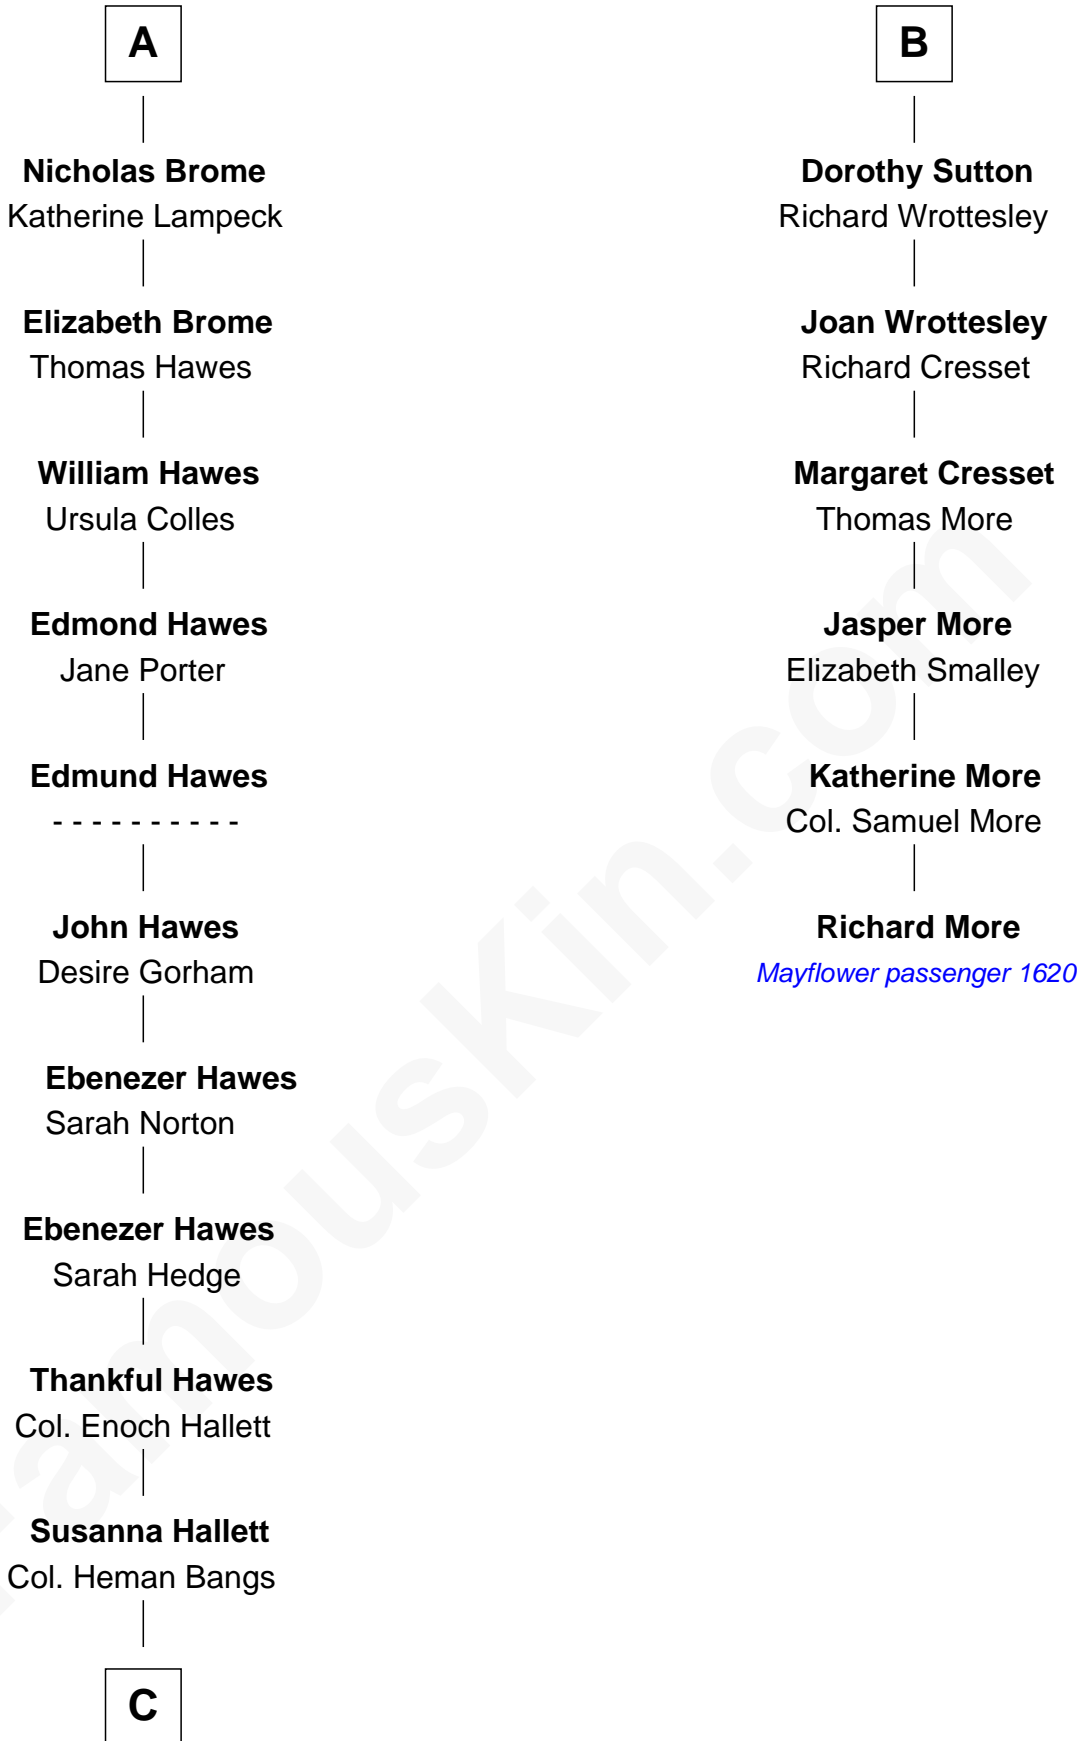

FamousKin.com

Relationship Chart of Eugene Foss

45th Governor of Massachusetts

12th cousin 7 times removed of

Richard More

(c1614 - c1696) Mayflower passenger 1620

MAYFLOWER

C

—
Amanda Bangs
Samuel Bartlett Foss

—
George Edmund Foss
Marcia Cordelia Noble

—
Eugene Foss
45th Governor of Massachusetts

FamousKin.com