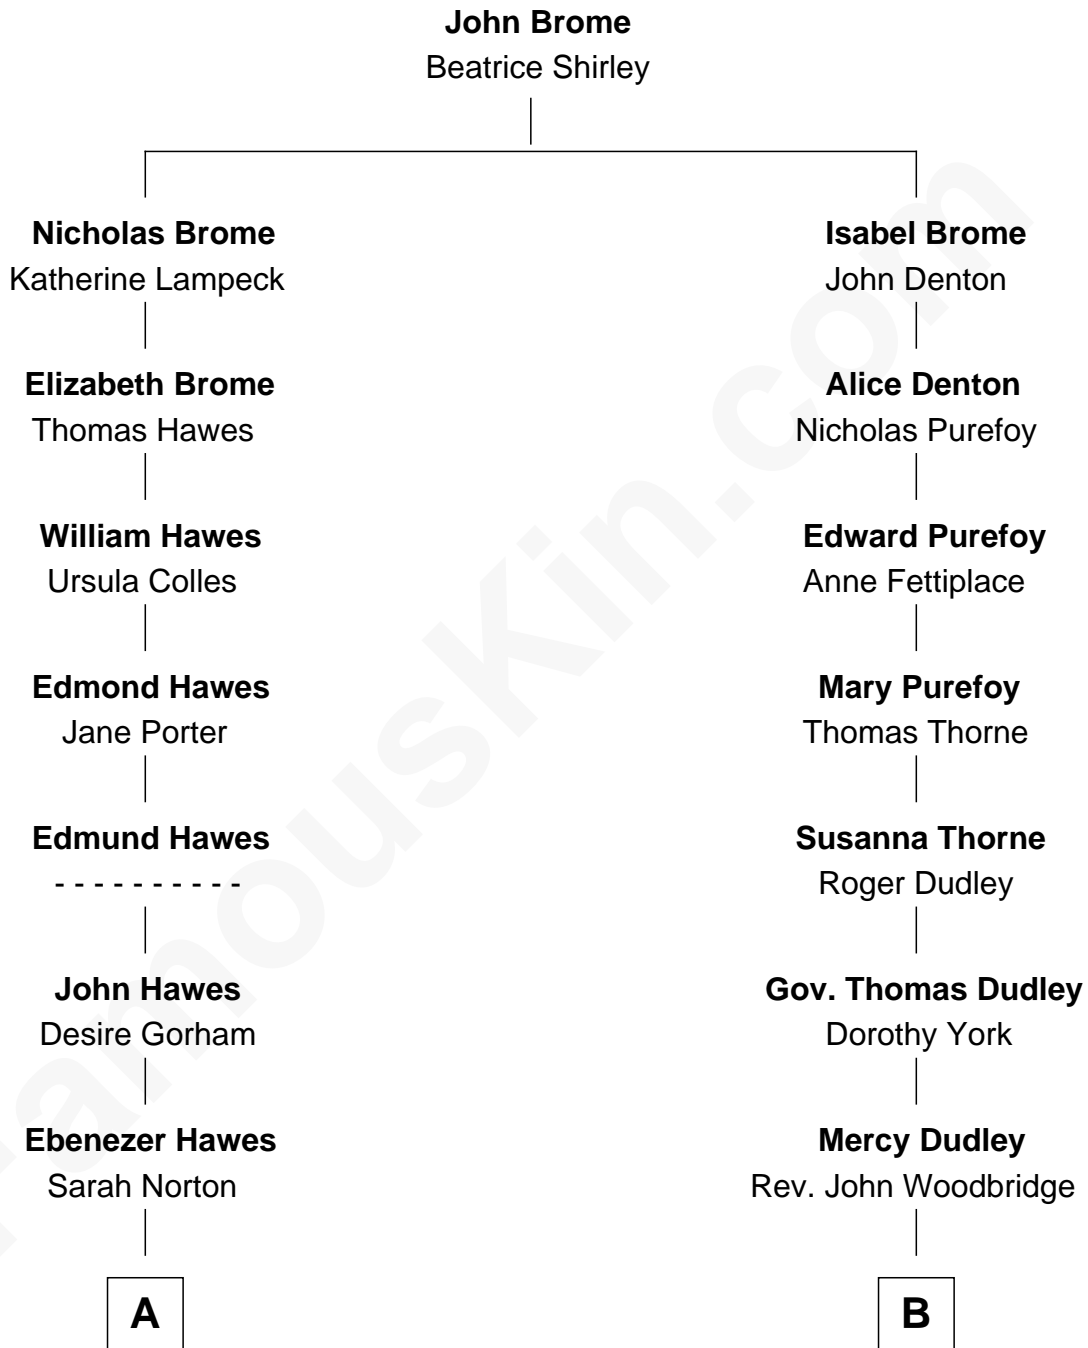

FamousKin.com

Relationship Chart of Eugene Foss

45th Governor of Massachusetts

10th cousin 2 times removed of

Bathsheba (Ruggles) Spooner

First woman executed for murder in U.S. by non-British government

A

Ebenezer Hawes

Sarah Hedge

Thankful Hawes

Col. Enoch Hallett

Susanna Hallett

Col. Heman Bangs

Amanda Bangs

Samuel Bartlett Foss

George Edmund Foss

Marcia Cordelia Noble

Eugene Foss

45th Governor of Massachusetts

B

Martha Woodbridge

Samuel Ruggles

Rev. Timothy Ruggles

Mary White

Timothy Dwight Ruggles

Bathsheba Bourne

Bathsheba (Ruggles) Spooner

First Woman Executed in U.S.