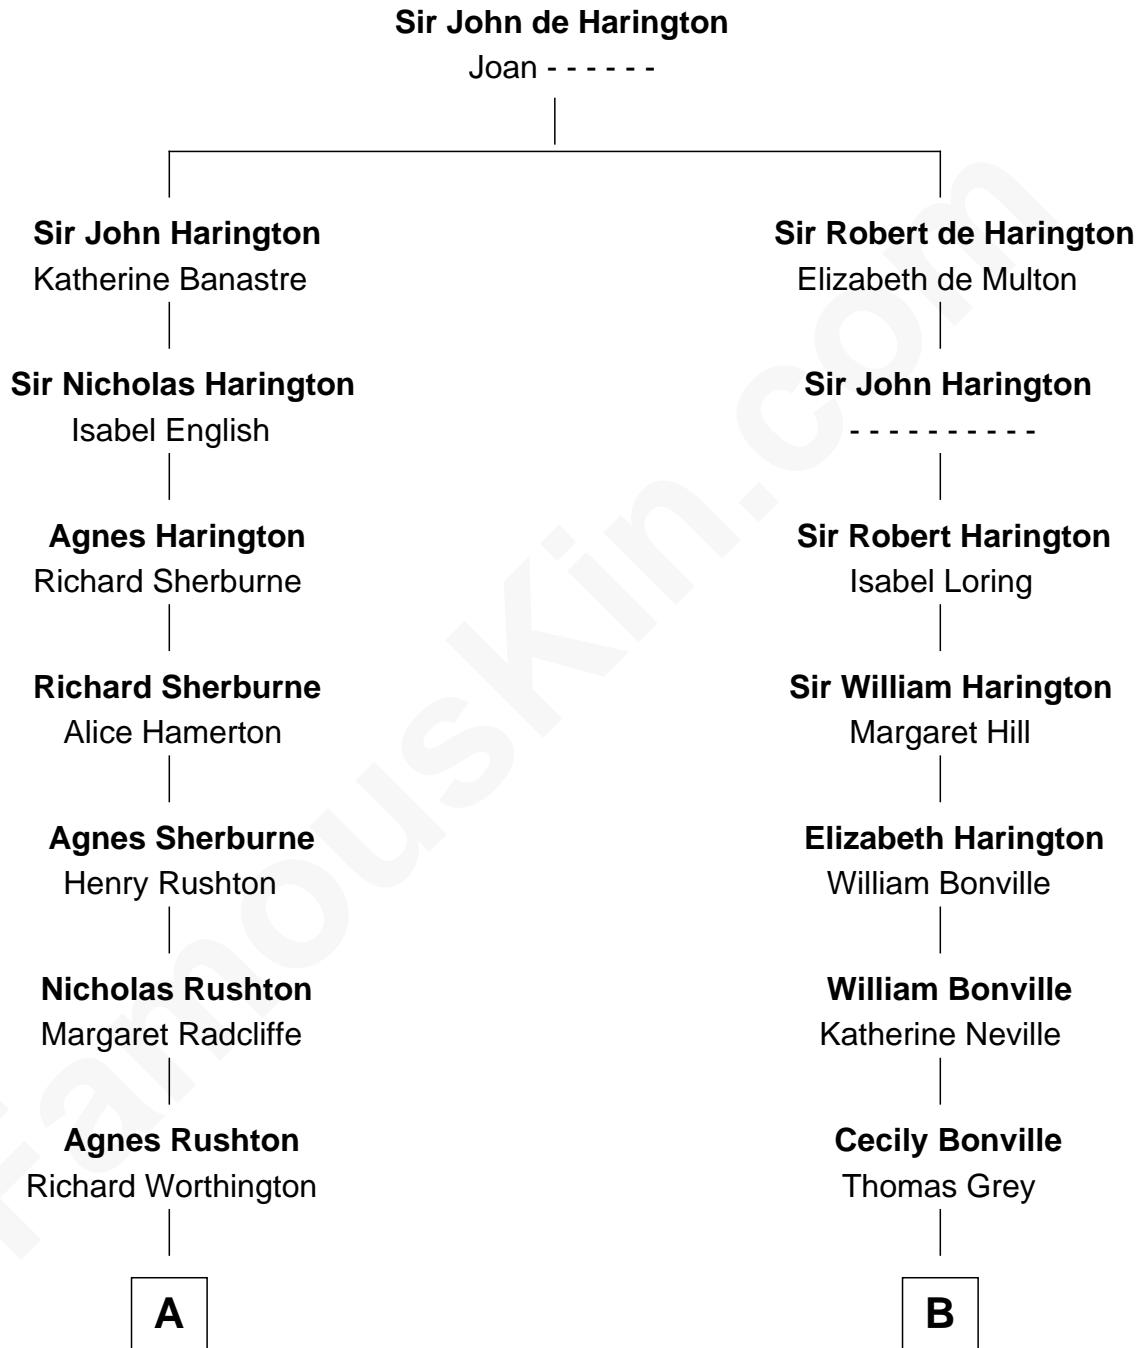

FamousKin.com

Relationship Chart of Eugene Foss

45th Governor of Massachusetts

15th cousin 4 times removed of

Bathsheba (Ruggles) Spooner

First woman executed for murder in U.S. by non-British government

C

Amanda Bangs
Samuel Bartlett Foss

George Edmund Foss
Marcia Cordelia Noble

Eugene Foss
45th Governor of Massachusetts

FamousKin.com