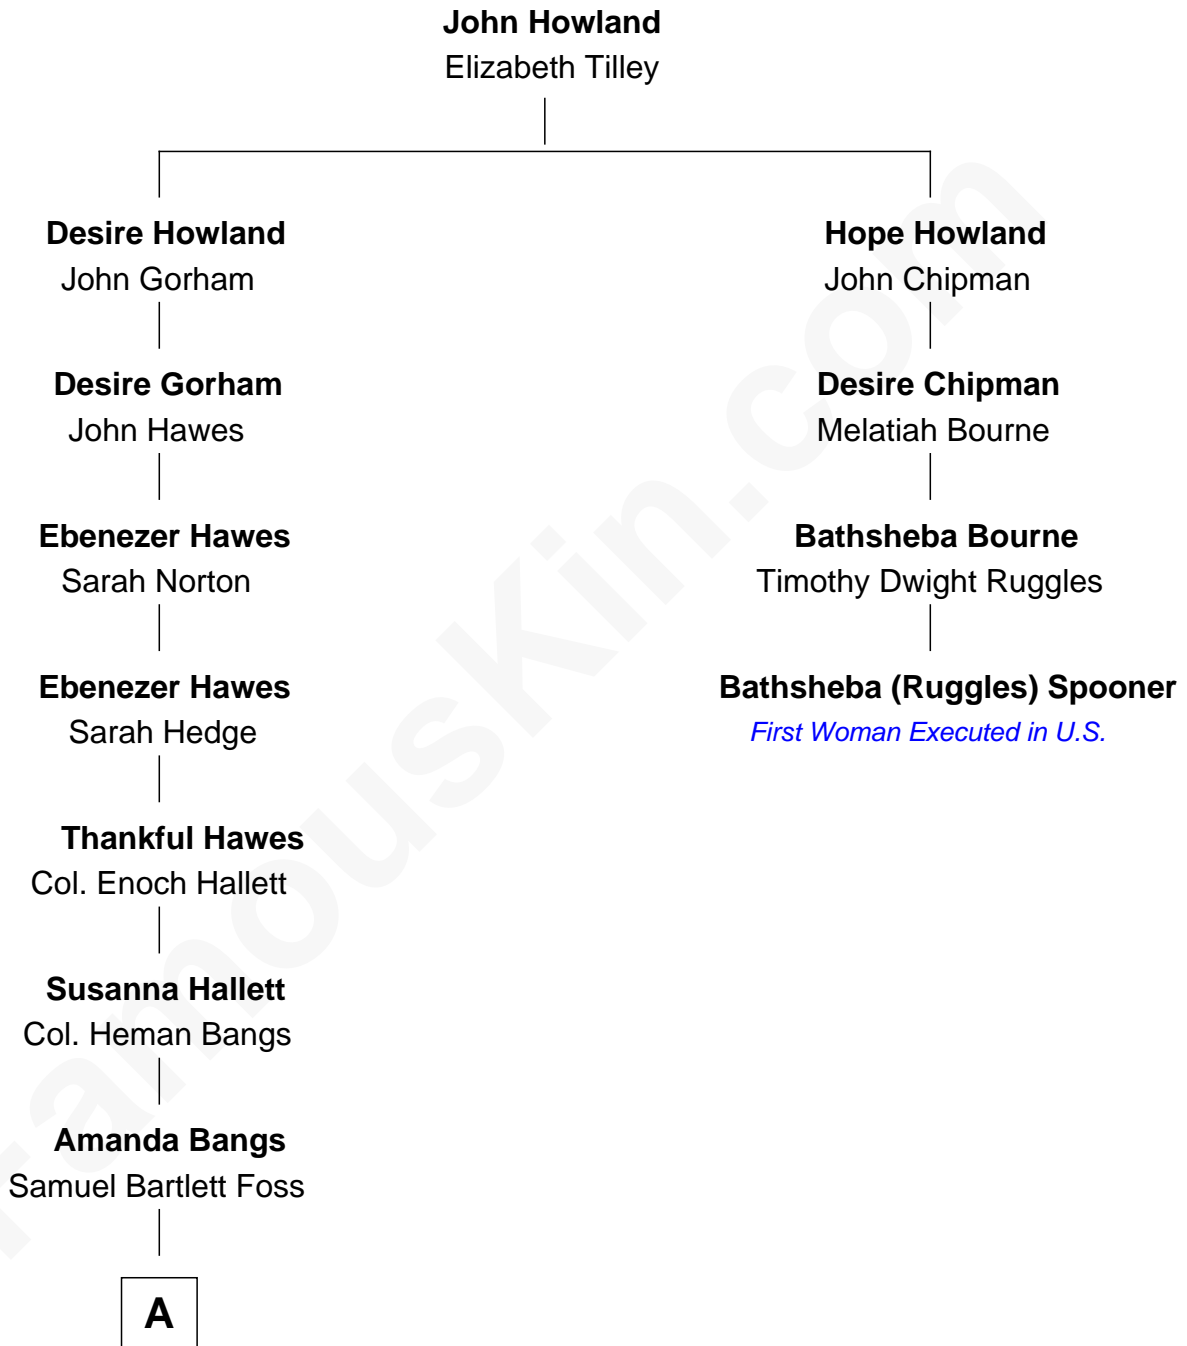

# FamousKin.com

## Relationship Chart of Eugene Foss

45th Governor of Massachusetts

3rd cousin 5 times removed of

**Bathsheba (Ruggles) Spooner**

*First woman executed for murder in U.S. by non-British government*

**A**

George Edmund Foss

Marcia Cordelia Noble

Eugene Foss

*45th Governor of Massachusetts*

FamousKin.com