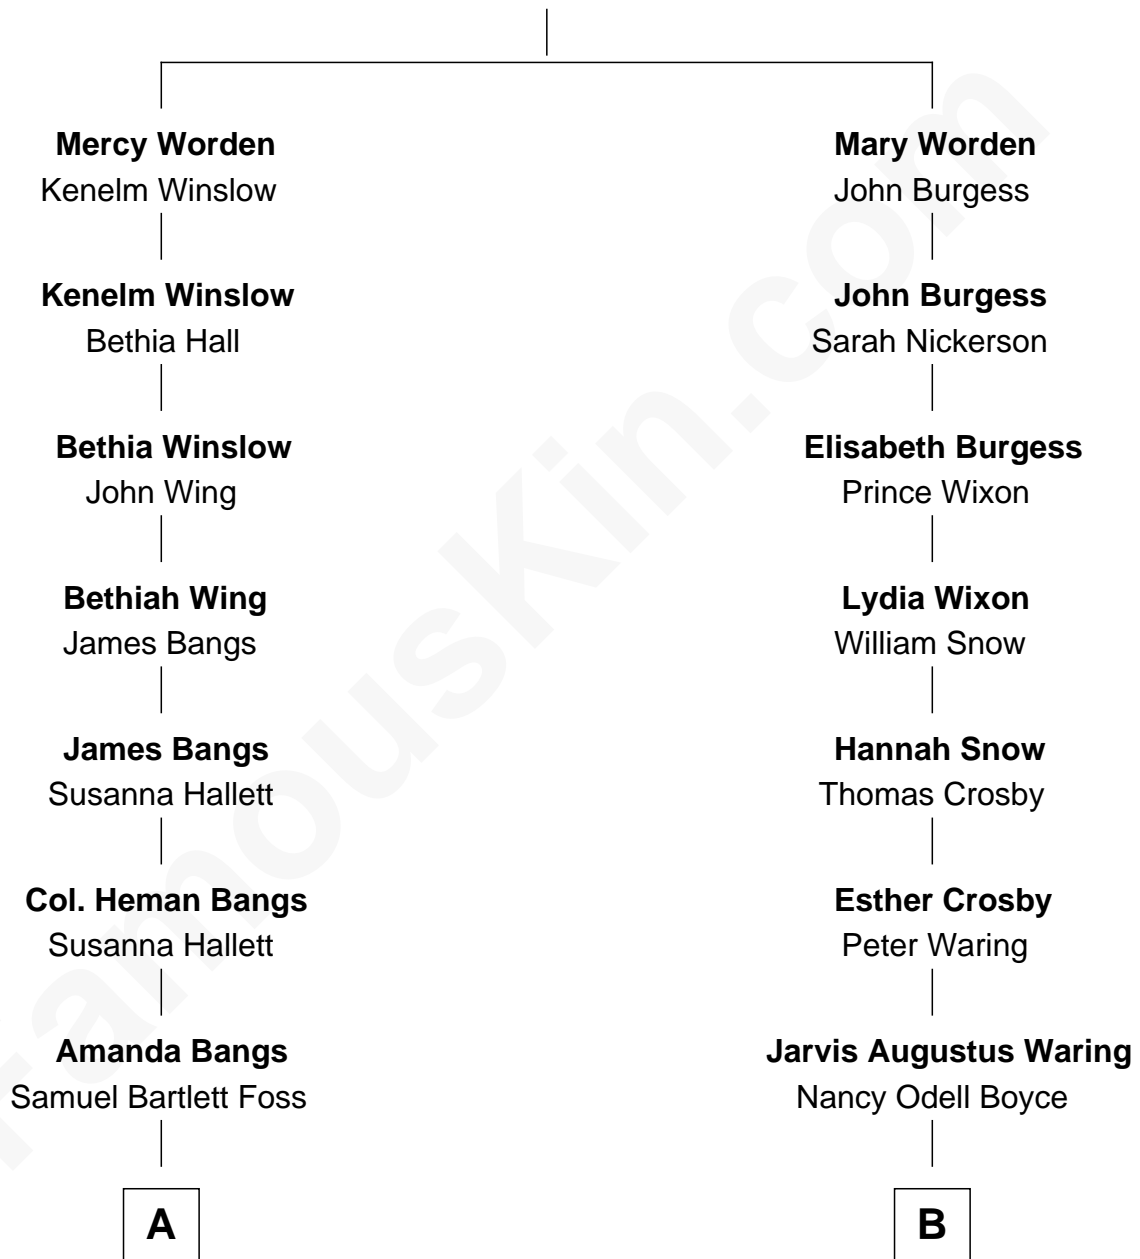

## Relationship Chart of Eugene Foss

45th Governor of Massachusetts

8th cousin 1 time removed of

**Norman Rockwell**

American Artist

**Peter Worden**

Mary - - - - -

**A**

**George Edmund Foss**  
Marcia Cordelia Noble

**Eugene Foss**  
*45th Governor of Massachusetts*

**B**

**Phebe Boyce Waring**  
John William Rockwell

**Jarvis Waring Rockwell**  
Anne Mary Hill

**Norman Rockwell**  
*American Artist*