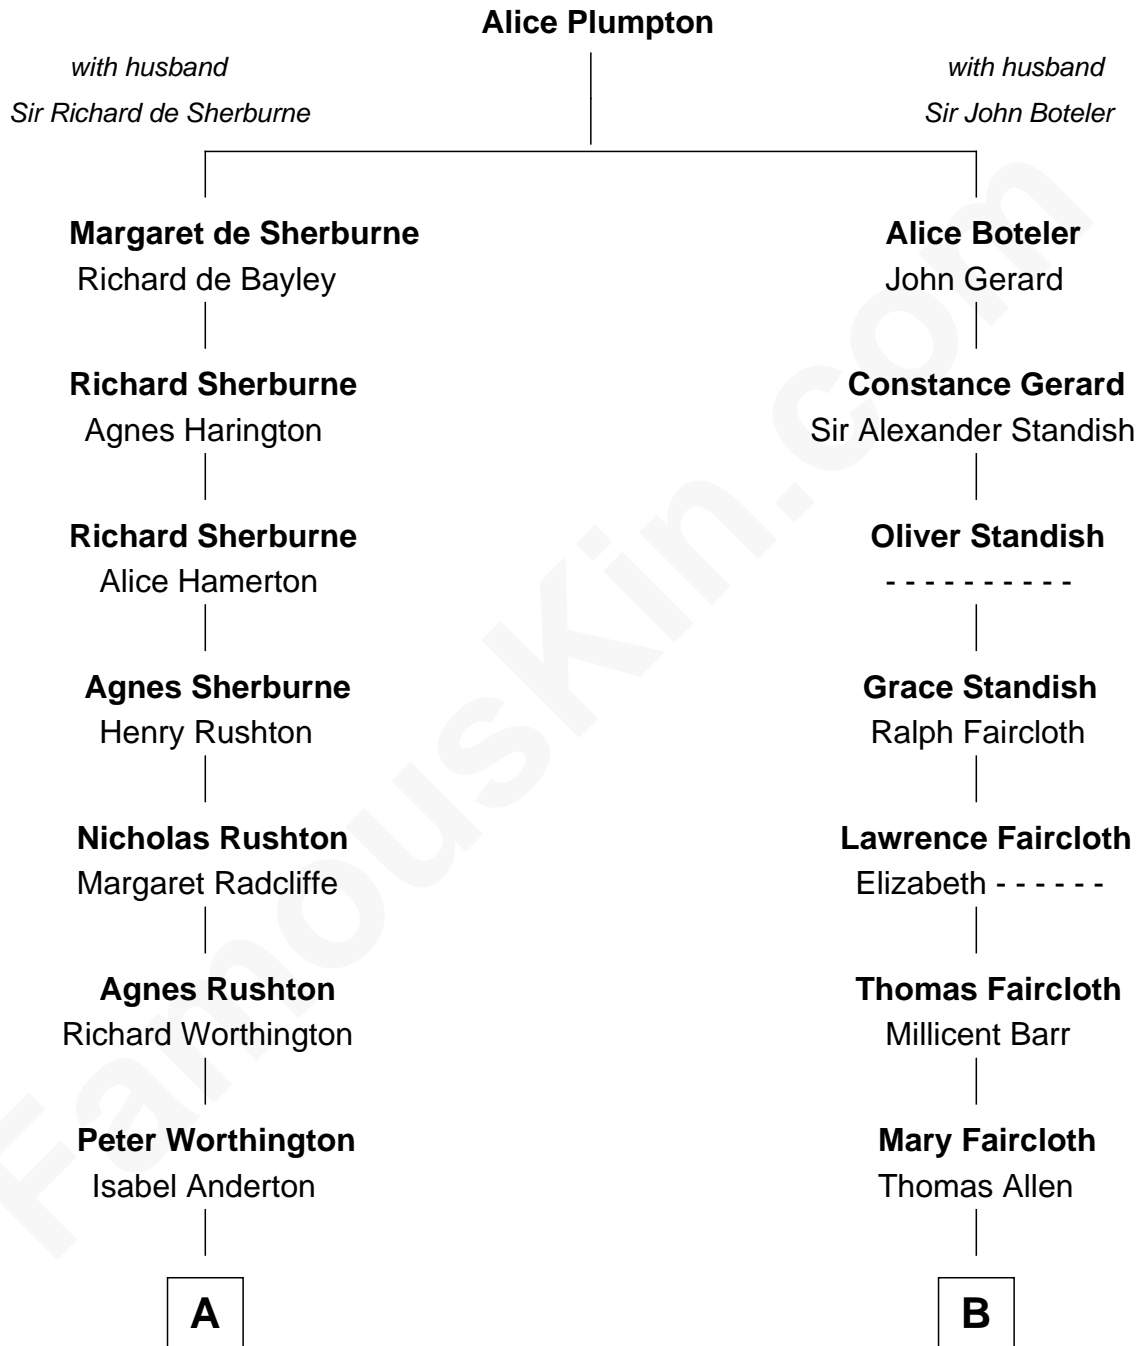

FamousKin.com

Relationship Chart of Eugene Foss

45th Governor of Massachusetts

18th cousin 1 time removed of

Matt Damon

Movie Actor

C

George Edmund Foss
Marcia Cordelia Noble

Eugene Foss
45th Governor of Massachusetts

D

Albert Howe Damon
Roberta M. Fay

Kent Telfer Damon
Nancy June Carlsson-Paige

Matt Damon
Movie Actor

FamousKin.com