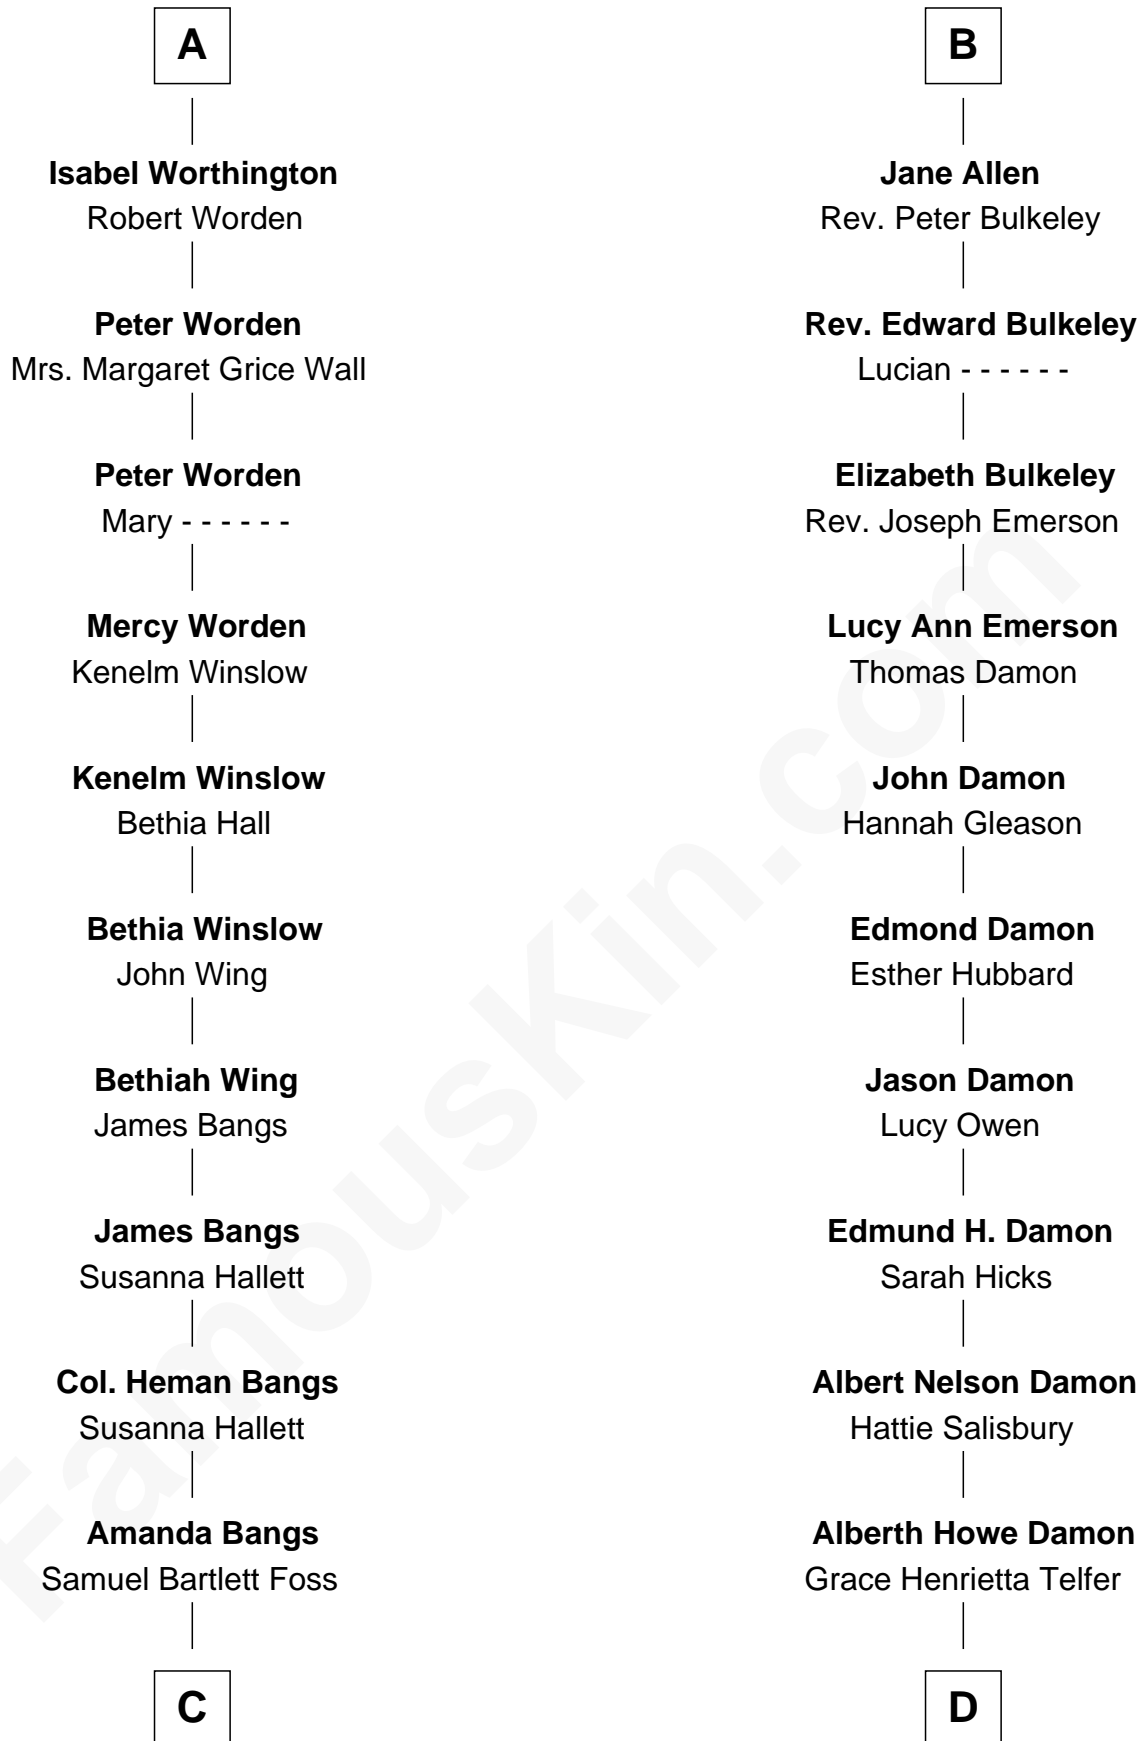

FamousKin.com

Relationship Chart of Eugene Foss

45th Governor of Massachusetts

18th cousin 1 time removed of

Matt Damon

Movie Actor

C

George Edmund Foss
Marcia Cordelia Noble

Eugene Foss
45th Governor of Massachusetts

D

Albert Howe Damon
Roberta M. Fay

Kent Telfer Damon
Nancy June Carlsson-Paige

Matt Damon
Movie Actor

FamousKin.com