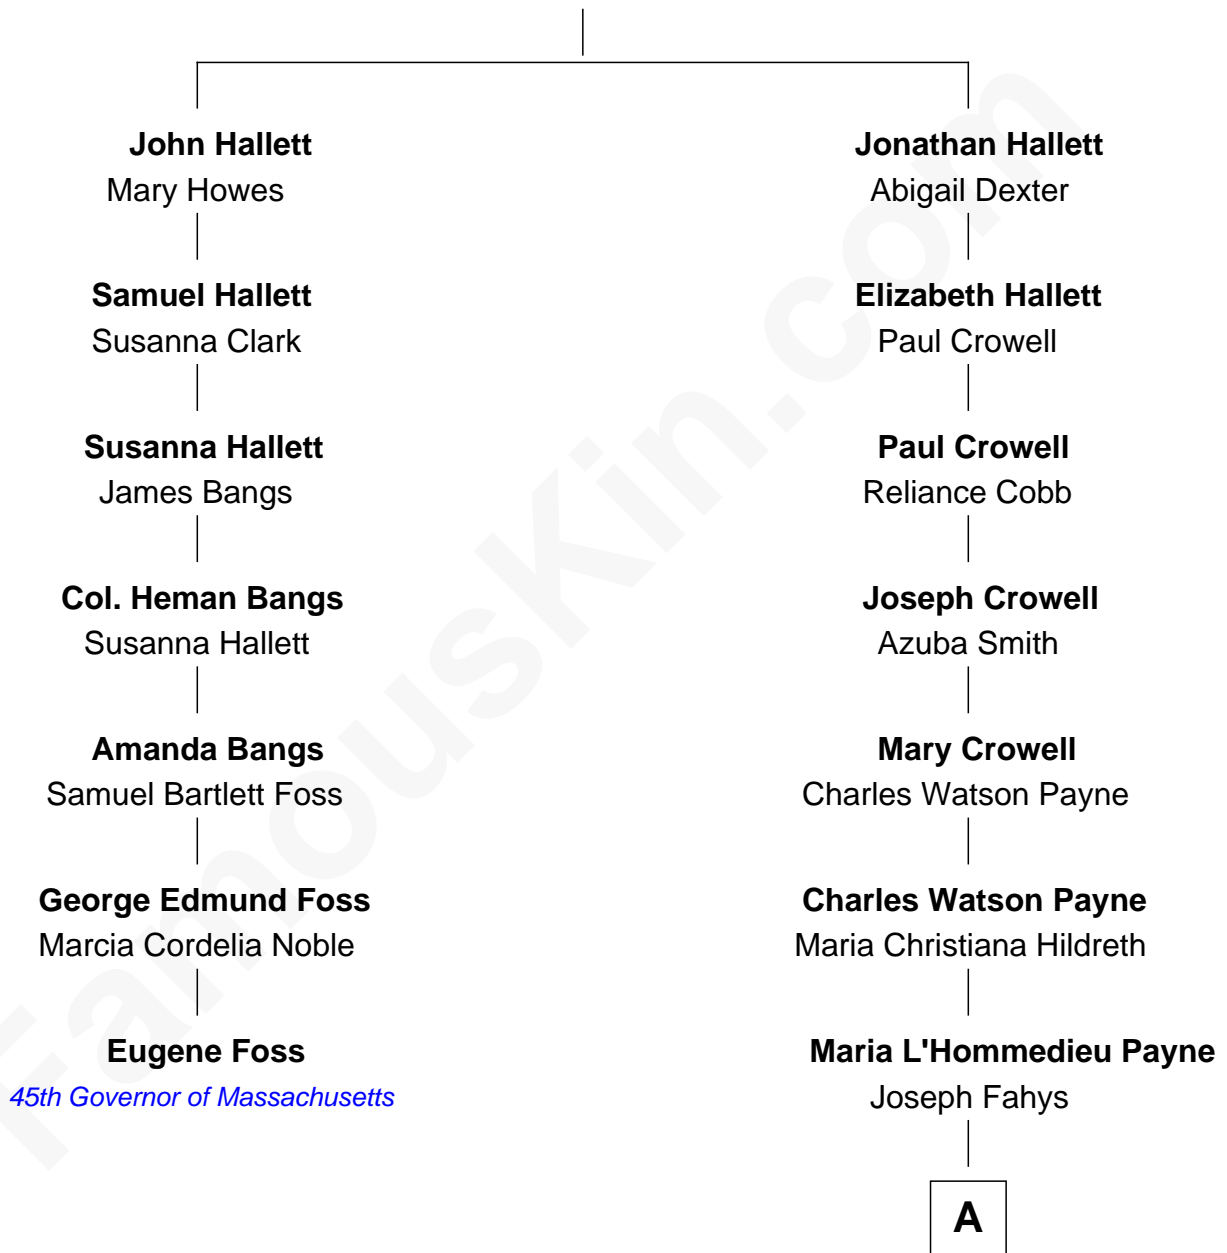

## Relationship Chart of Eugene Foss

45th Governor of Massachusetts

6th cousin 4 times removed of

**Howard Dean**

79th Governor of Vermont

Andrew Hallett, Jr.

A

—  
**Lena Marianne Fahys**

Henry Francis Cook

—  
**Maria Fahys Cook**

Howard Brush Dean

—  
**Howard Brush Dean**

Andrea Belden Maitland

—  
**Howard Dean**

*79th Governor of Vermont*