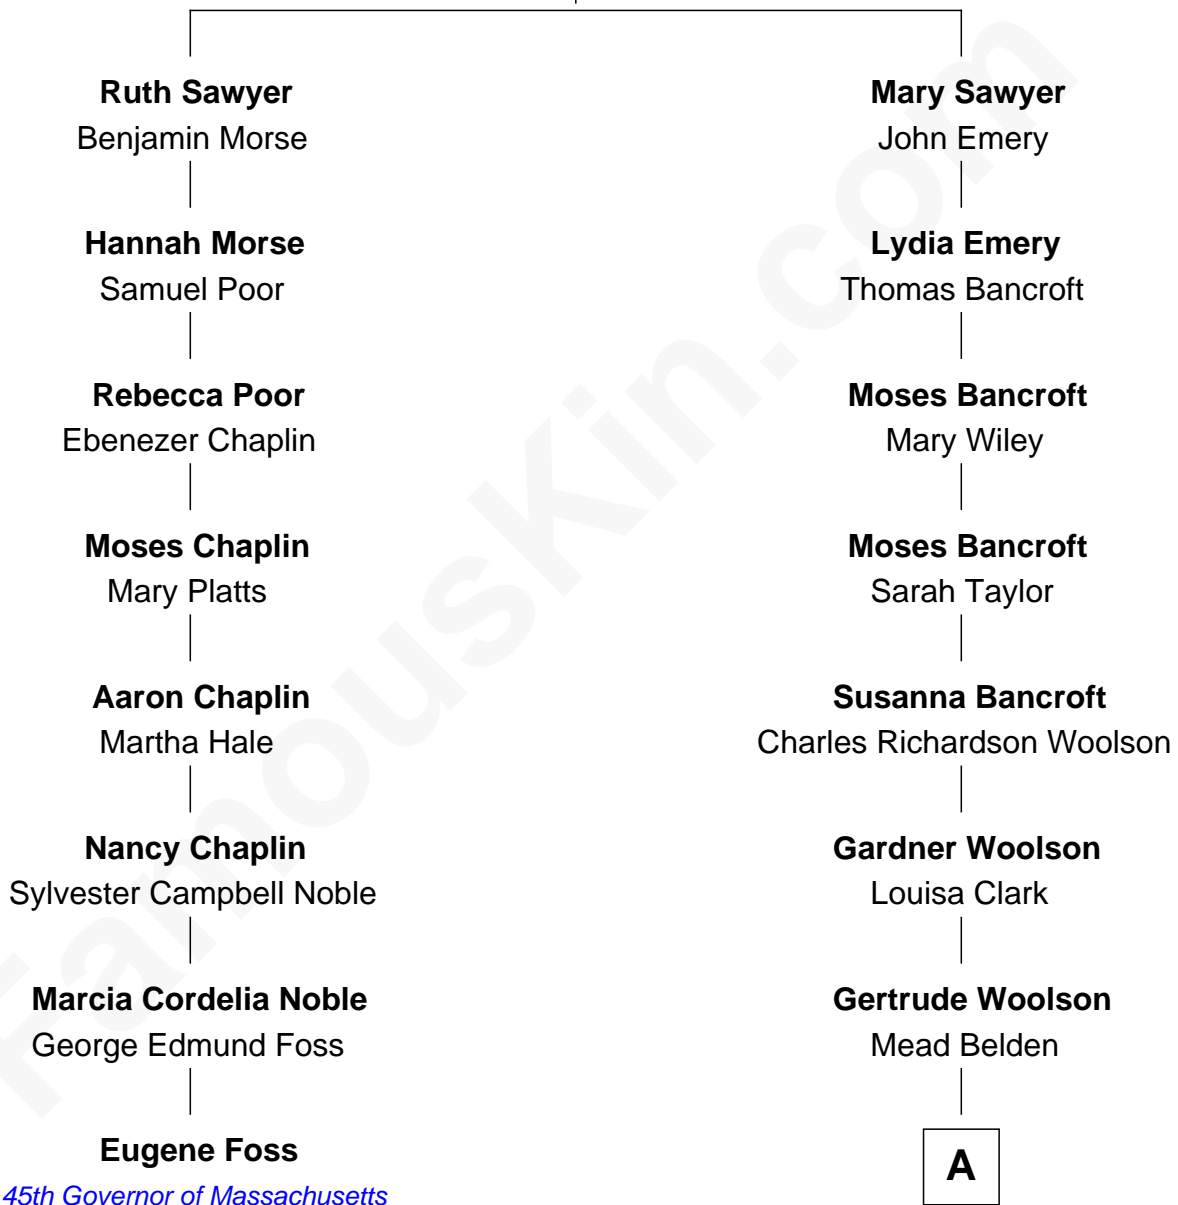

FamousKin.com

Relationship Chart of Eugene Foss

45th Governor of Massachusetts

7th cousin 3 times removed of

Howard Dean

79th Governor of Vermont

William Sawyer

Ruth - - - - -

A

Olive Gertrude Belden

Henry Wigglesworth

Sylvia Wigglesworth

James William Maitland

Andrea Belden Maitland

Howard Brush Dean

Howard Dean