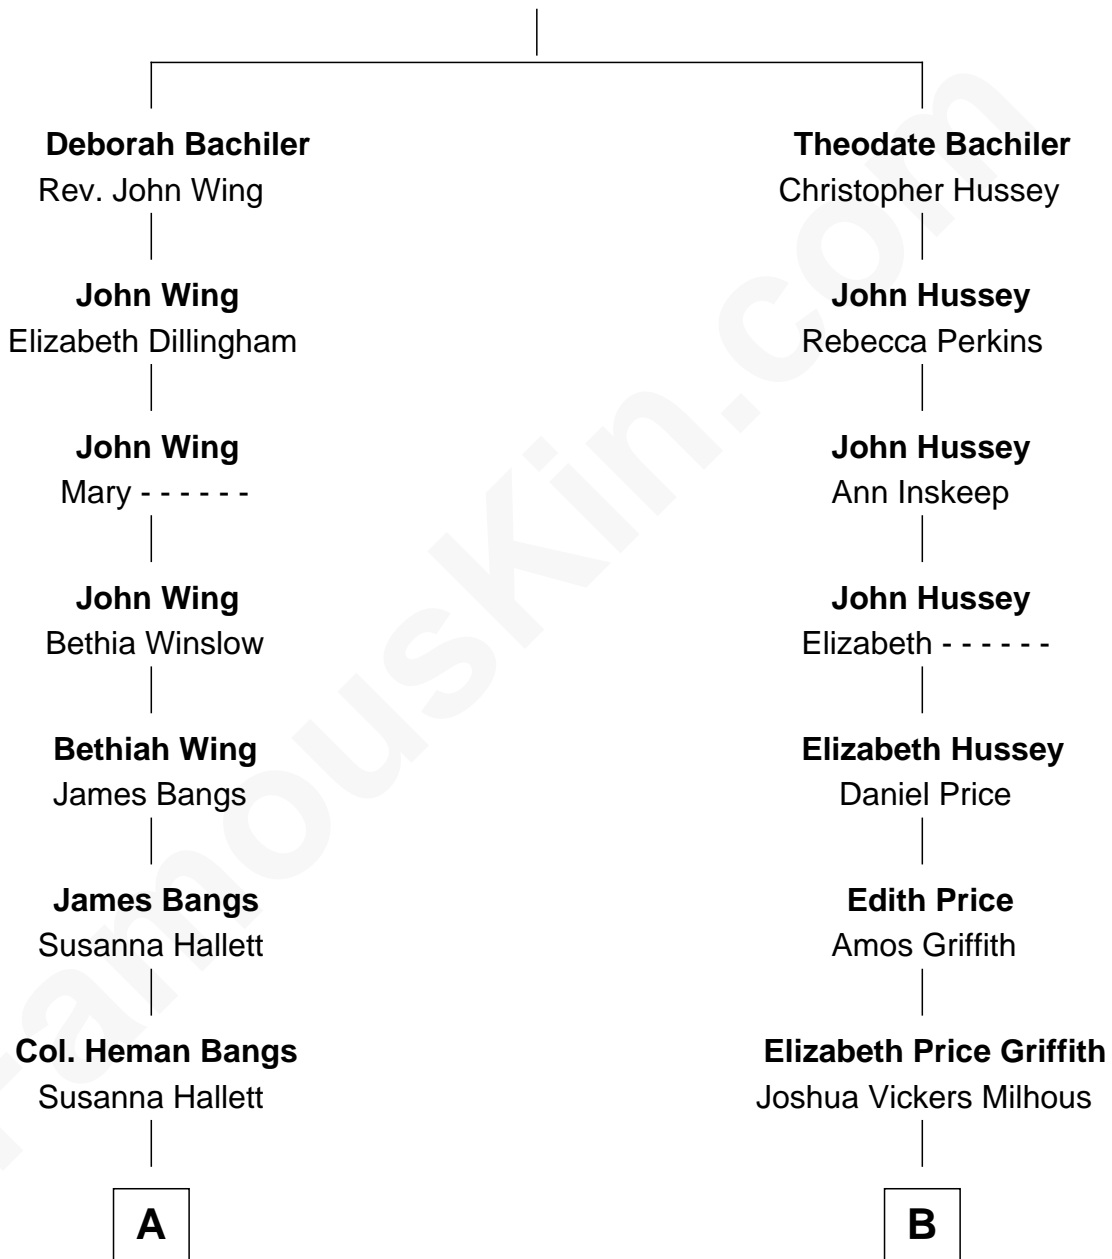

FamousKin.com Relationship Chart of

Eugene Foss

45th Governor of Massachusetts

9th cousin of

Richard Nixon

37th U.S. President

Stephen Bachiler

A

Amanda Bangs
Samuel Bartlett Foss

George Edmund Foss
Marcia Cordelia Noble

Eugene Foss
45th Governor of Massachusetts

B

Franklin Milhous
Almira Park Burdg

Hannah Milhous
Francis Anthony Nixon

Richard Nixon
37th U.S. President

FamousKin.com