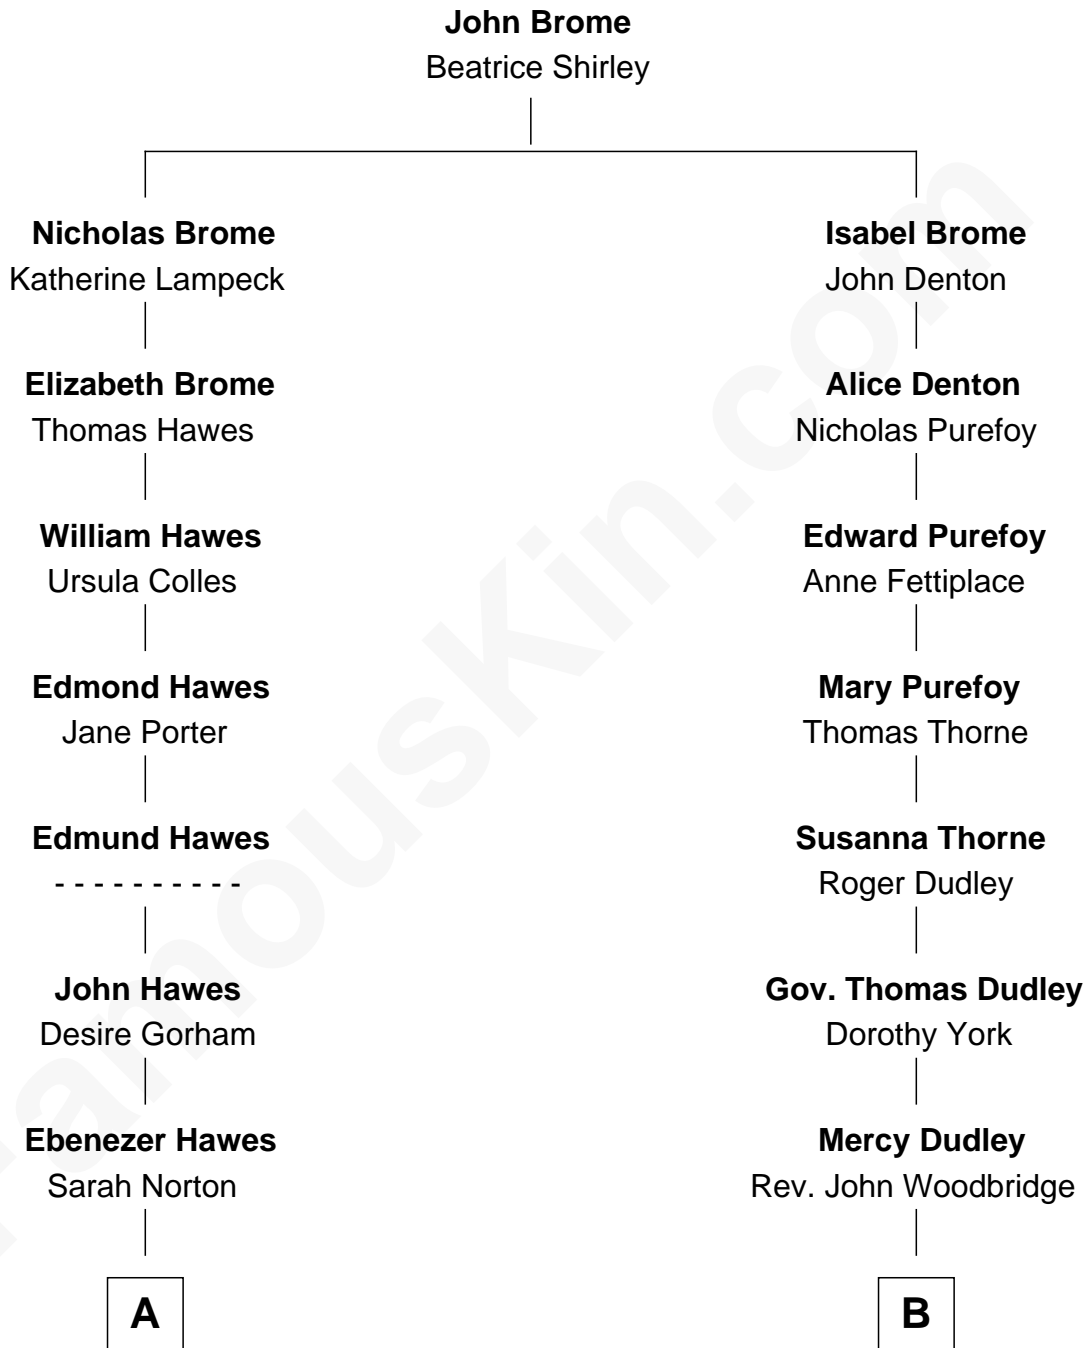

FamousKin.com

Relationship Chart of Eugene Foss

45th Governor of Massachusetts

12th cousin 3 times removed of

Humphrey Bogart
Movie Actor

A

Ebenezer Hawes

Sarah Hedge

Thankful Hawes

Col. Enoch Hallett

Susanna Hallett

Col. Heman Bangs

Amanda Bangs

Samuel Bartlett Foss

George Edmund Foss

Marcia Cordelia Noble

Sarah Sheldon

Samuel Woodbridge

Elizabeth Rogers

Charlotte Sophia Woodbridge

Dyer Perkins

Elizabeth Rogers Perkins

Harvey Humphrey

John Perkins Humphrey