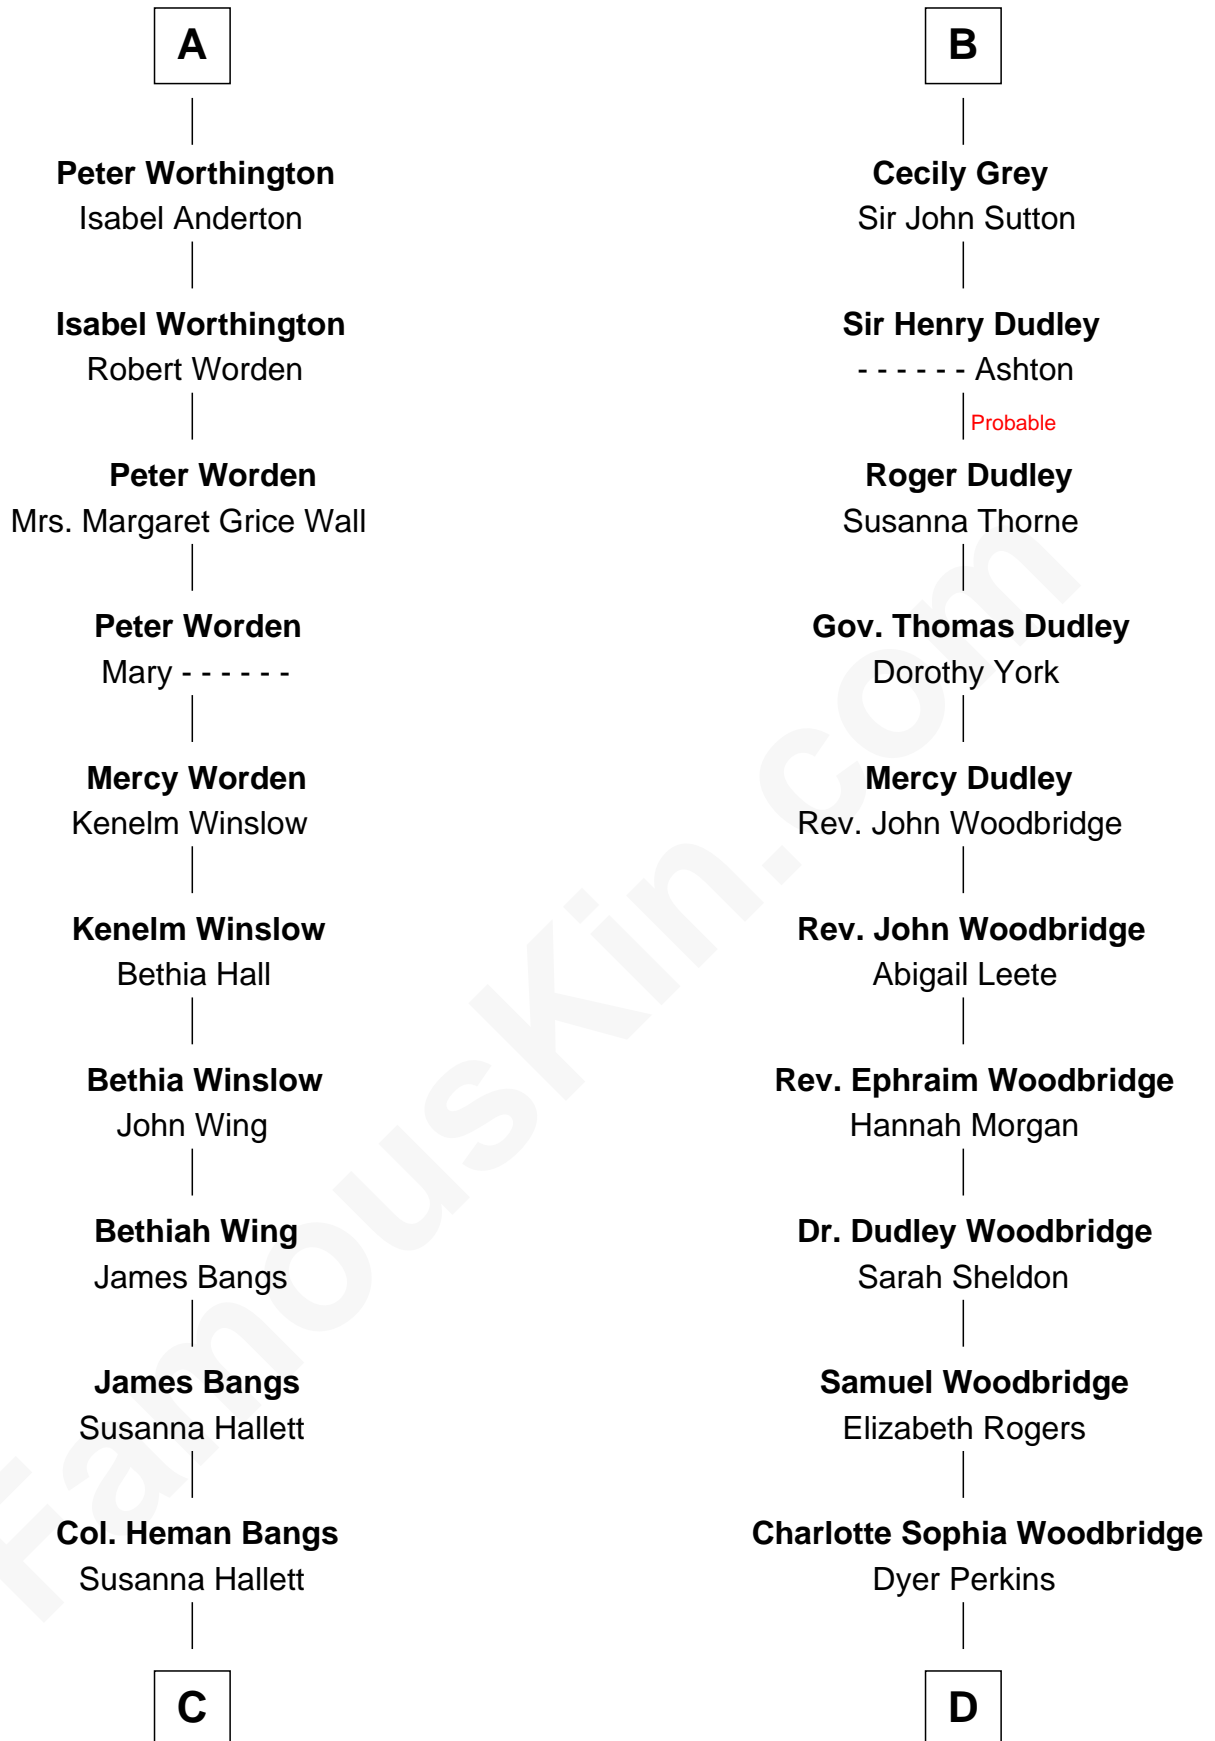

FamousKin.com

Relationship Chart of Eugene Foss

45th Governor of Massachusetts

19th cousin 1 time removed of

Humphrey Bogart
Movie Actor

C

Amanda Bangs
Samuel Bartlett Foss

George Edmund Foss
Marcia Cordelia Noble

Eugene Foss
45th Governor of Massachusetts

D

Elizabeth Rogers Perkins
Harvey Humphrey

John Perkins Humphrey
Frances Dewey Churchill

Maud Humphrey
Dr. Belmont Deforest Bogart

Humphrey Bogart
Movie Actor

FamousKin.com