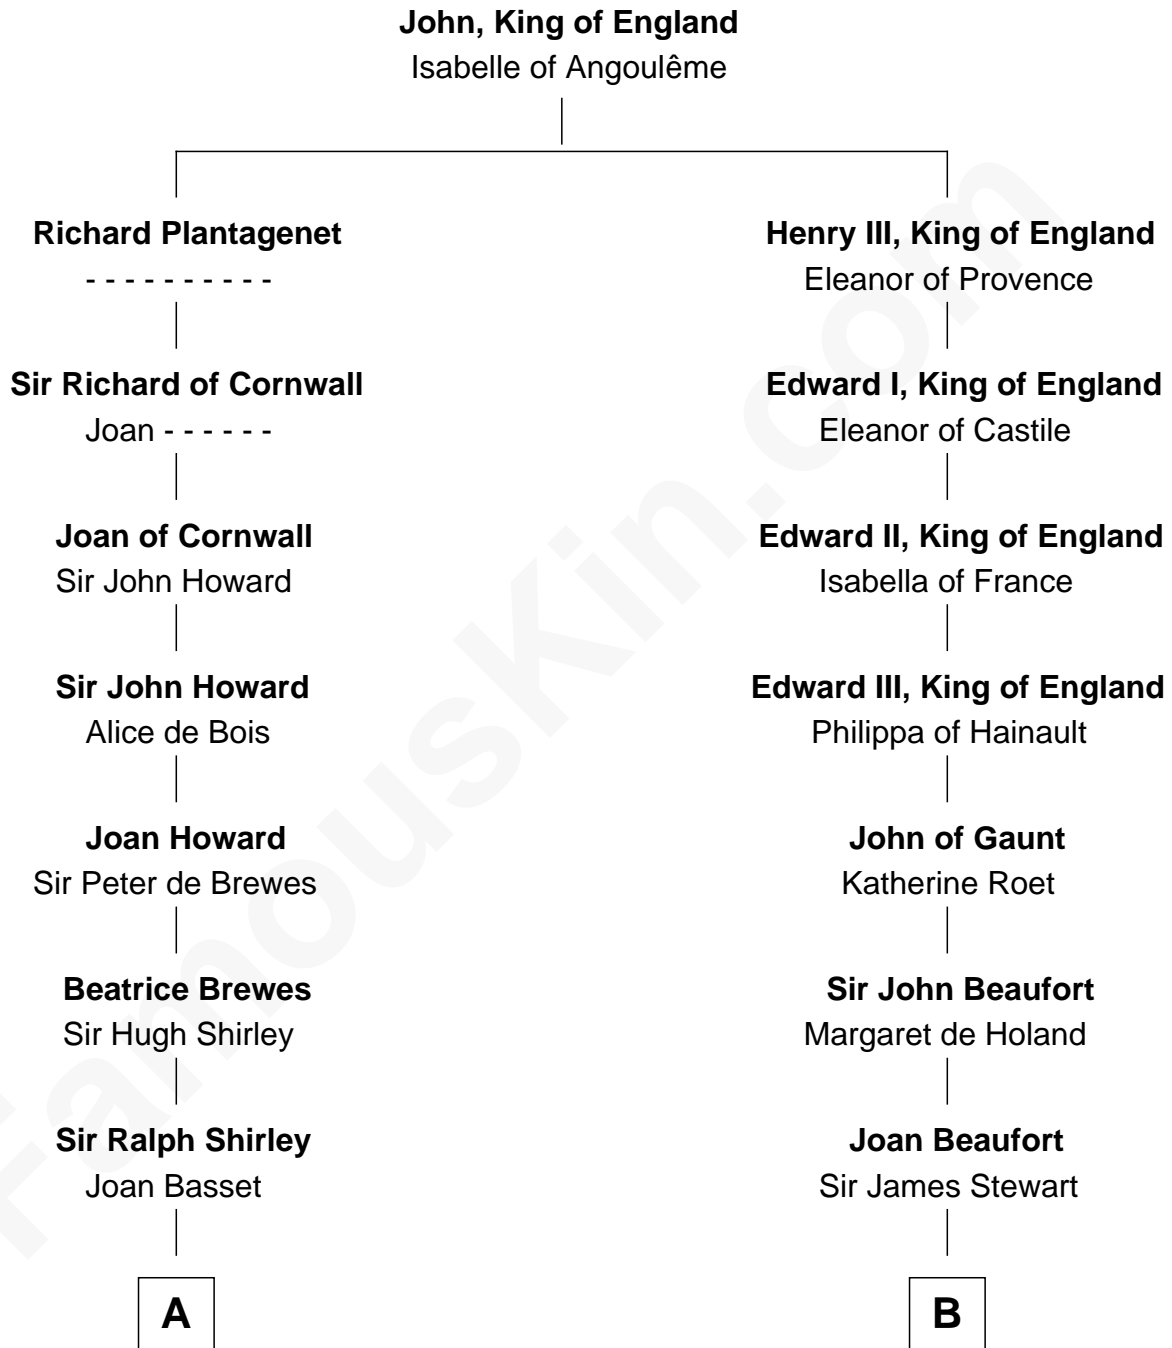

FamousKin.com

Relationship Chart of Eugene Foss

45th Governor of Massachusetts

15th cousin 5 times removed of

Patrick Henry

1st and 6th Governor of Virginia

C

—
Susanna Hallett
Col. Heman Bangs

—
Amanda Bangs
Samuel Bartlett Foss

—
George Edmund Foss
Marcia Cordelia Noble

—
Eugene Foss
45th Governor of Massachusetts

FamousKin.com