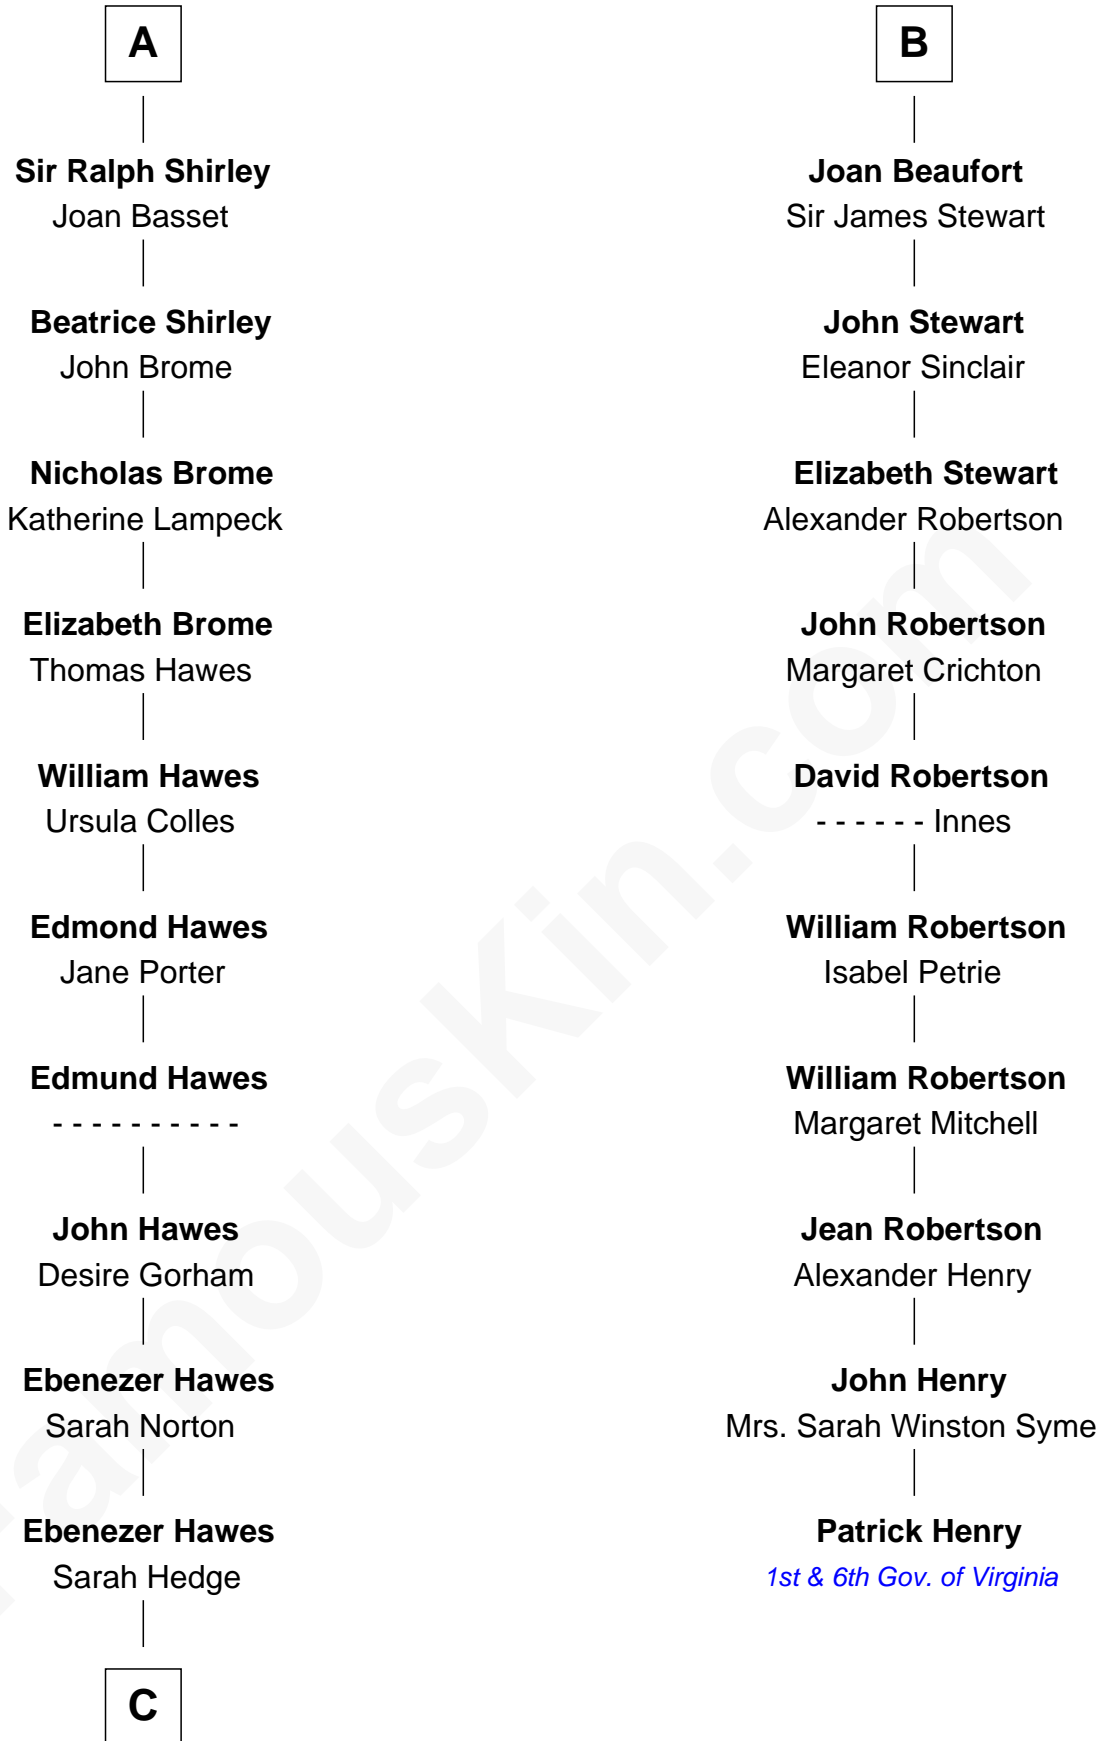

FamousKin.com

Relationship Chart of Eugene Foss

45th Governor of Massachusetts

16th cousin 5 times removed of

Patrick Henry

1st and 6th Governor of Virginia

Sir William Longespee

Ela of Salisbury

C

—
Thankful Hawes
Col. Enoch Hallett

—
Susanna Hallett
Col. Heman Bangs

—
Amanda Bangs
Samuel Bartlett Foss

—
George Edmund Foss
Marcia Cordelia Noble

—
Eugene Foss
45th Governor of Massachusetts

FamousKin.com