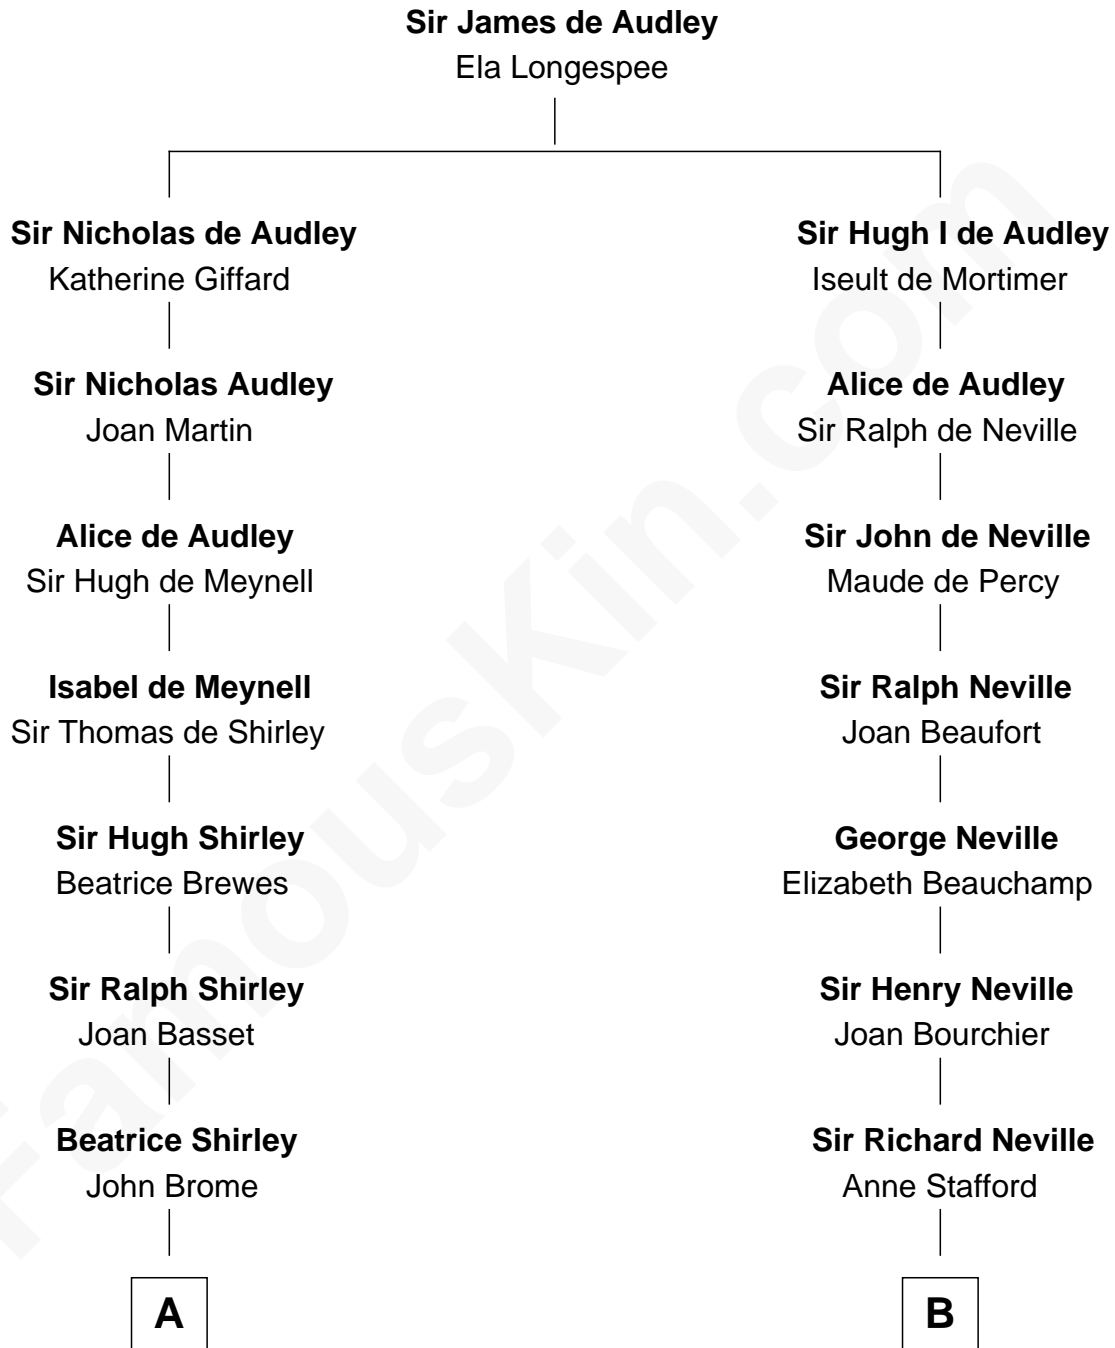

FamousKin.com

Relationship Chart of Eugene Foss

45th Governor of Massachusetts

19th cousin 1 time removed of

Randolph Scott

Movie Actor

C

Amanda Bangs
Samuel Bartlett Foss

George Edmund Foss
Marcia Cordelia Noble

Eugene Foss
45th Governor of Massachusetts

D

John William Crane
Margaret Ann Sadler

Joseph Minor Crane
Lavinia Lionberger

Lucy Lionberger Crane
George Grant Scott

Randolph Scott
Movie Actor