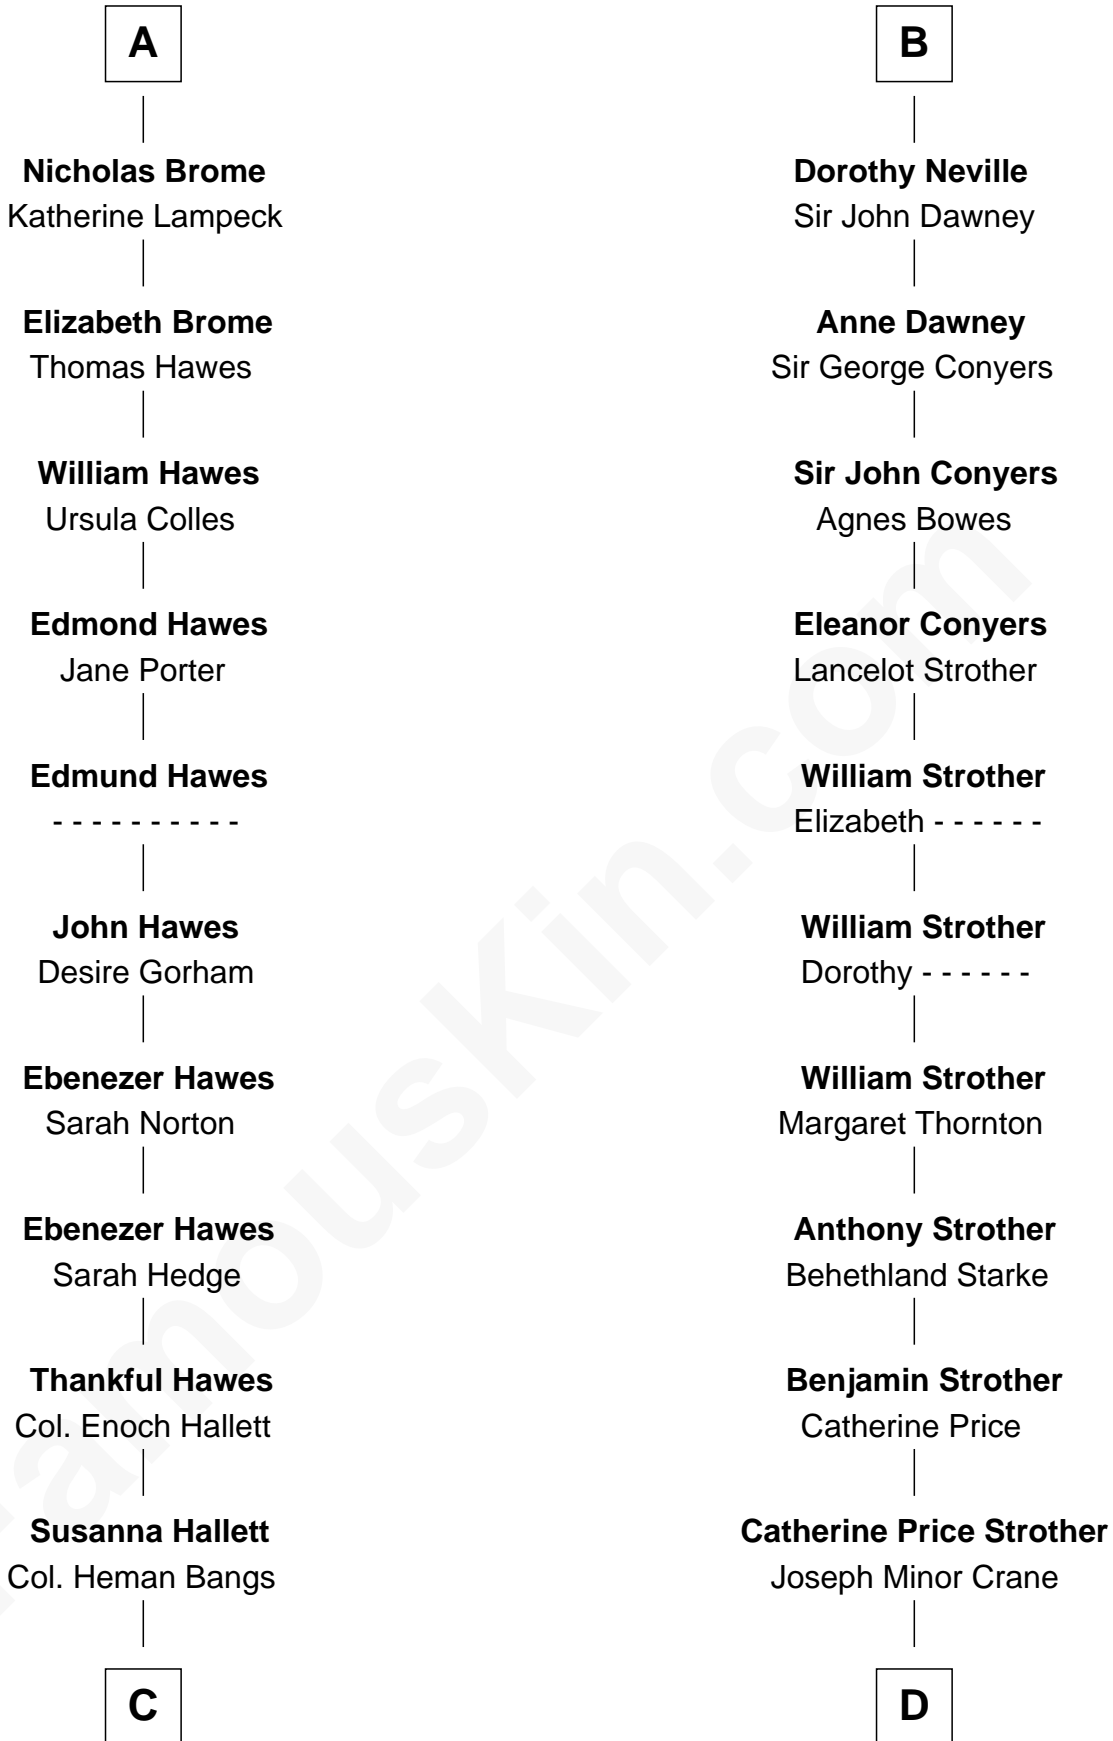

FamousKin.com

Relationship Chart of Eugene Foss

45th Governor of Massachusetts

19th cousin 1 time removed of

Randolph Scott

Movie Actor

C

Amanda Bangs
Samuel Bartlett Foss

George Edmund Foss
Marcia Cordelia Noble

Eugene Foss
45th Governor of Massachusetts

D

John William Crane
Margaret Ann Sadler

Joseph Minor Crane
Lavinia Lionberger

Lucy Lionberger Crane
George Grant Scott

Randolph Scott
Movie Actor