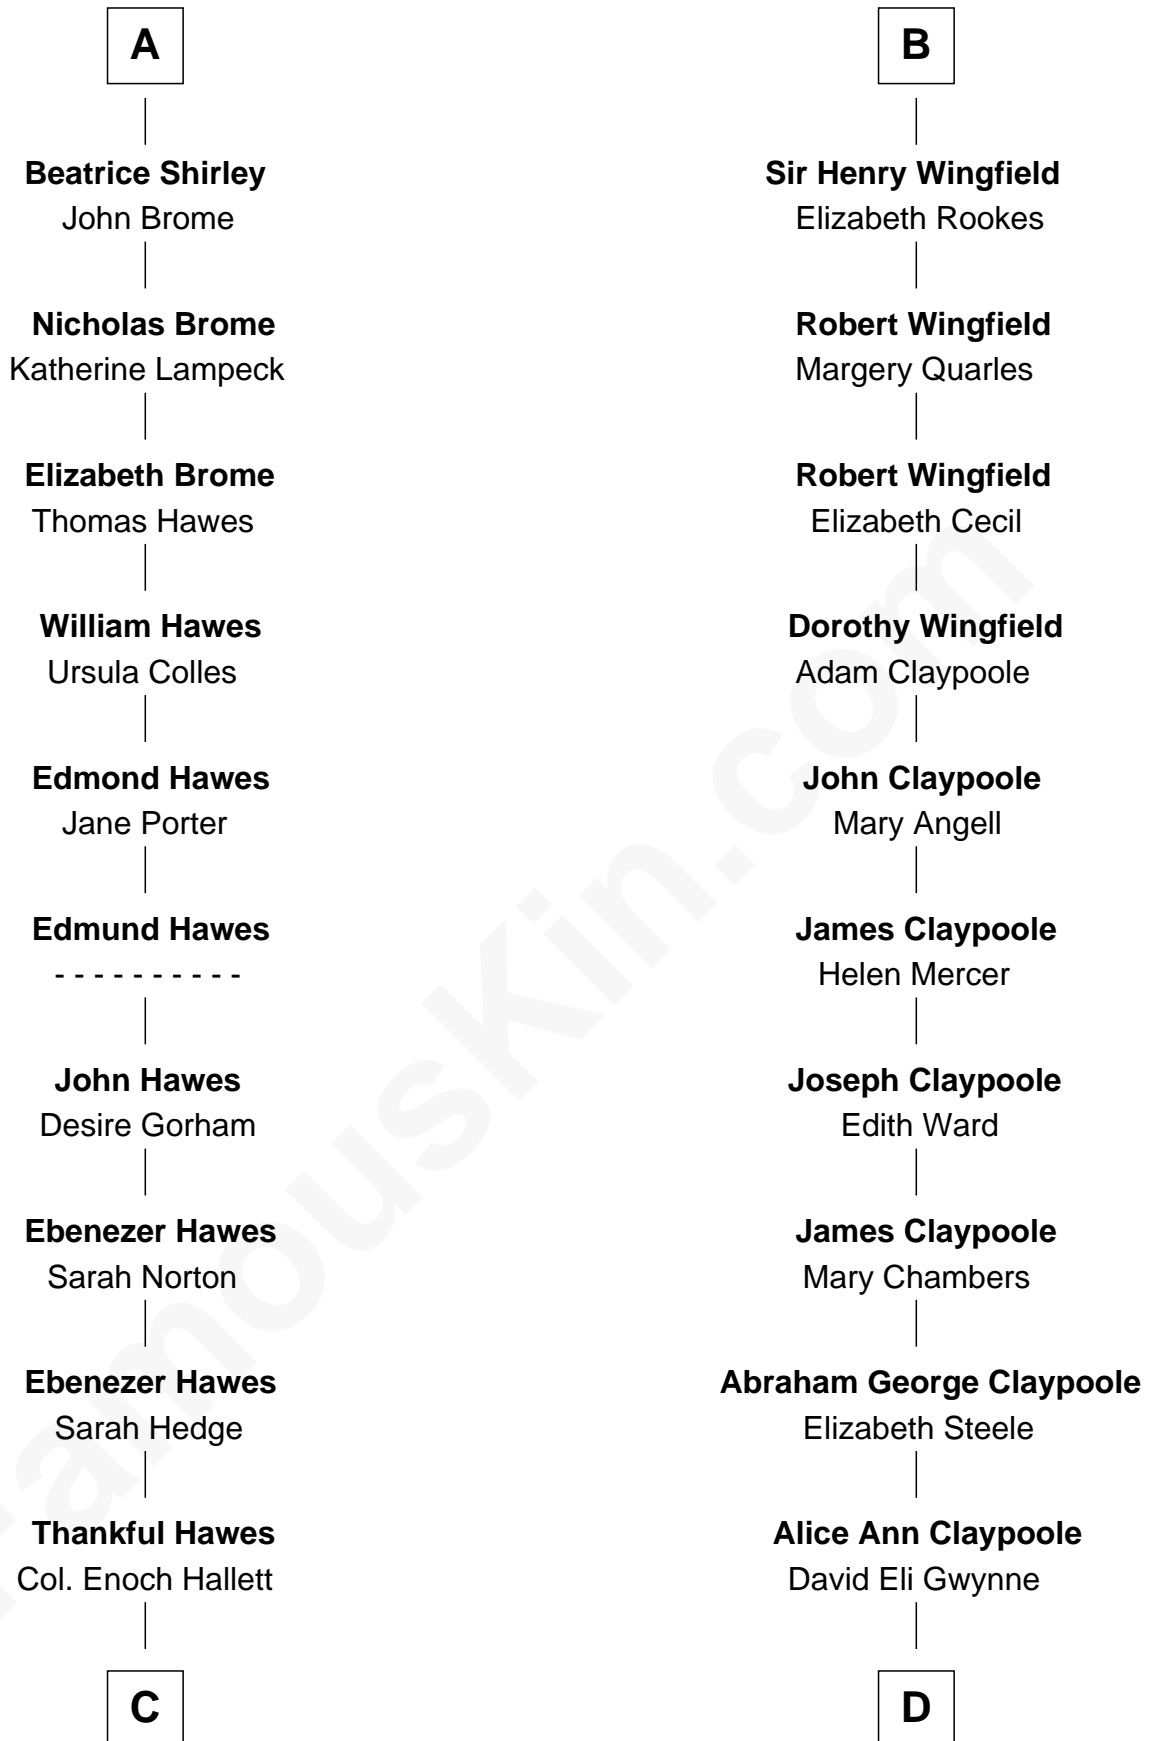

FamousKin.com

Relationship Chart of Eugene Foss

45th Governor of Massachusetts

20th cousin 1 time removed of

Anderson Cooper

Television Journalist

John, King of England

Isabelle of Angoulême

C

Susanna Hallett
Col. Heman Bangs

Amanda Bangs
Samuel Bartlett Foss

George Edmund Foss
Marcia Cordelia Noble

Eugene Foss
45th Governor of Massachusetts

D

Abraham Evan Gwynne
Rachel Moore Flagg

Alice Claypoole Gwynne
Cornelius Vanderbilt

Reginald Claypoole Vanderbilt
Gloria Maria Mercedes Morgan

Gloria Laura Morgan Vanderbilt
Wyatt Emory Cooper

Anderson Cooper
Television Journalist