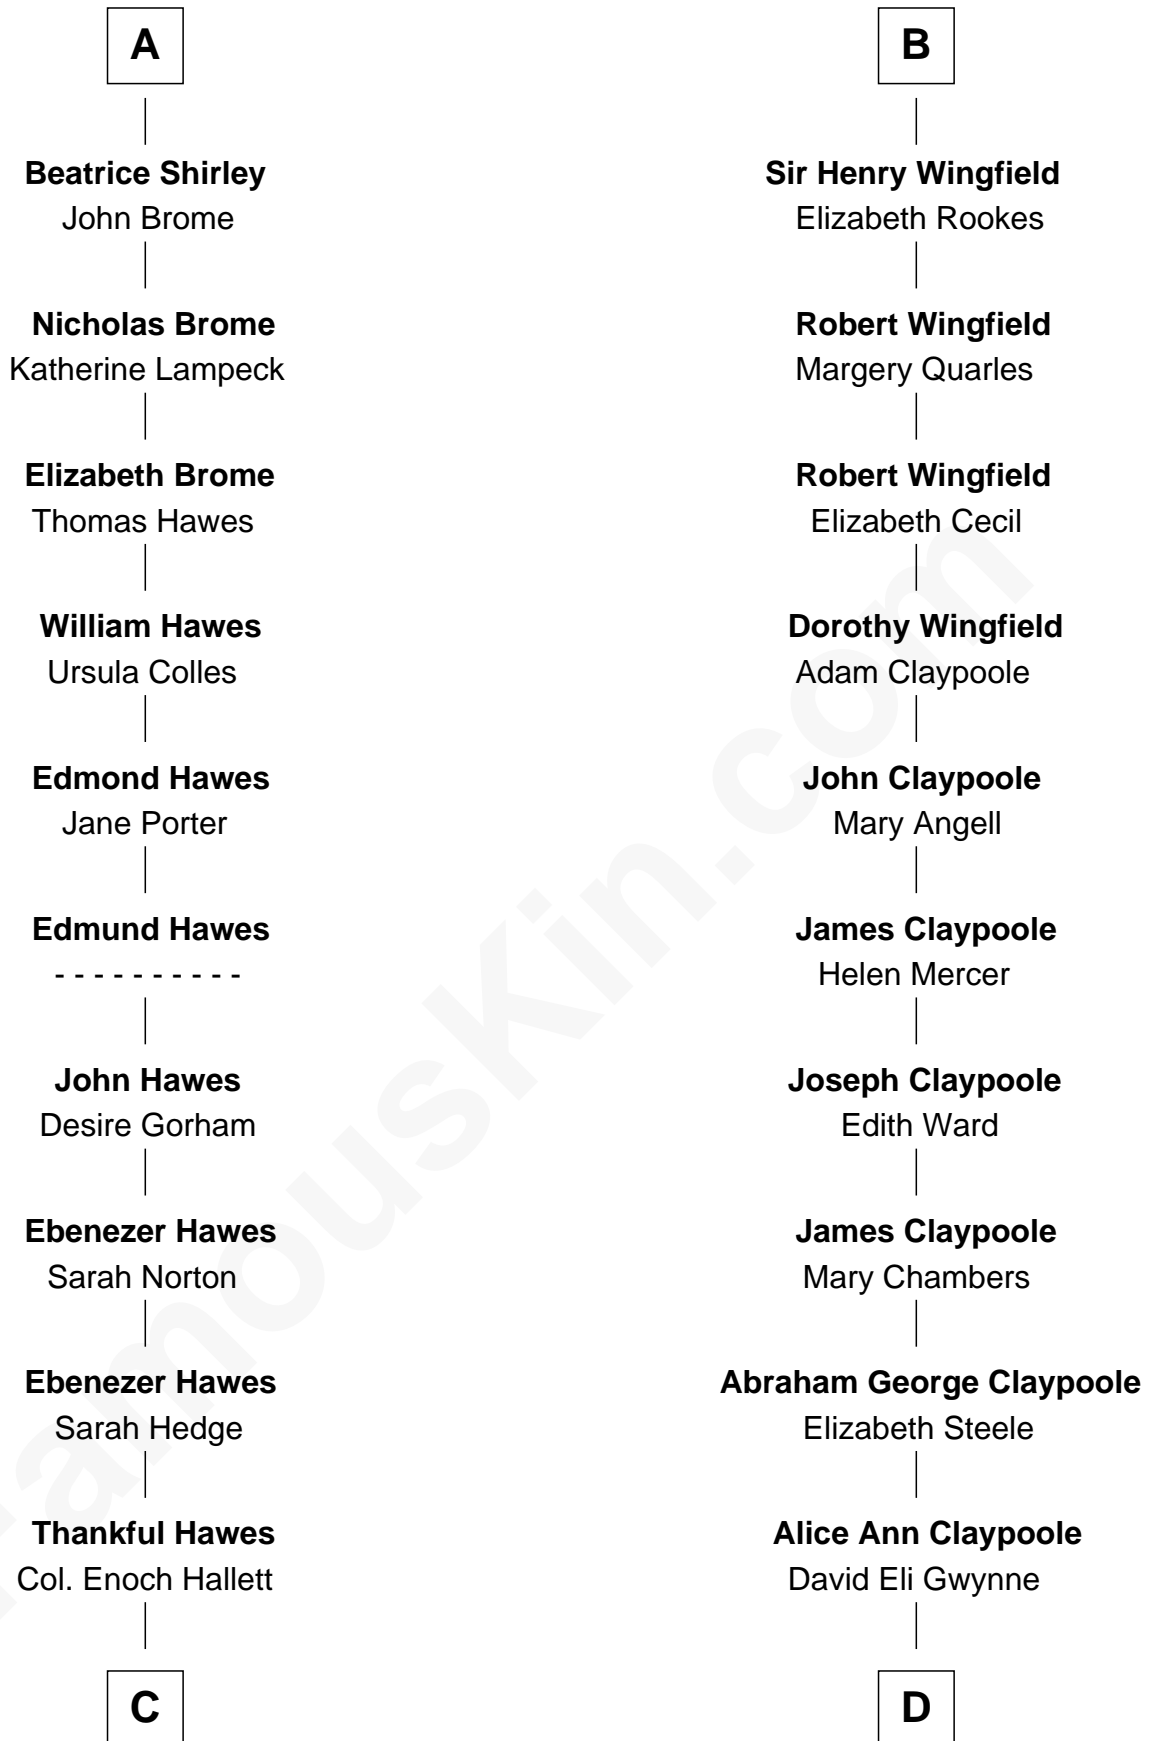

# FamousKin.com Relationship Chart of

**Eugene Foss**

*45th Governor of Massachusetts*

20th cousin of

**Gloria Vanderbilt**

*Fashion Designer*

**John, King of England**  
Isabelle of Angoulême

**C**

**Susanna Hallett**  
Col. Heman Bangs

**Amanda Bangs**  
Samuel Bartlett Foss

**George Edmund Foss**  
Marcia Cordelia Noble

**Eugene Foss**  
*45th Governor of Massachusetts*

**D**

**Abraham Evan Gwynne**  
Rachel Moore Flagg

**Alice Claypoole Gwynne**  
Cornelius Vanderbilt

**Reginald Claypoole Vanderbilt**  
Gloria Maria Mercedes Morgan

**Gloria Vanderbilt**  
*Fashion Designer*

FamousKin.com