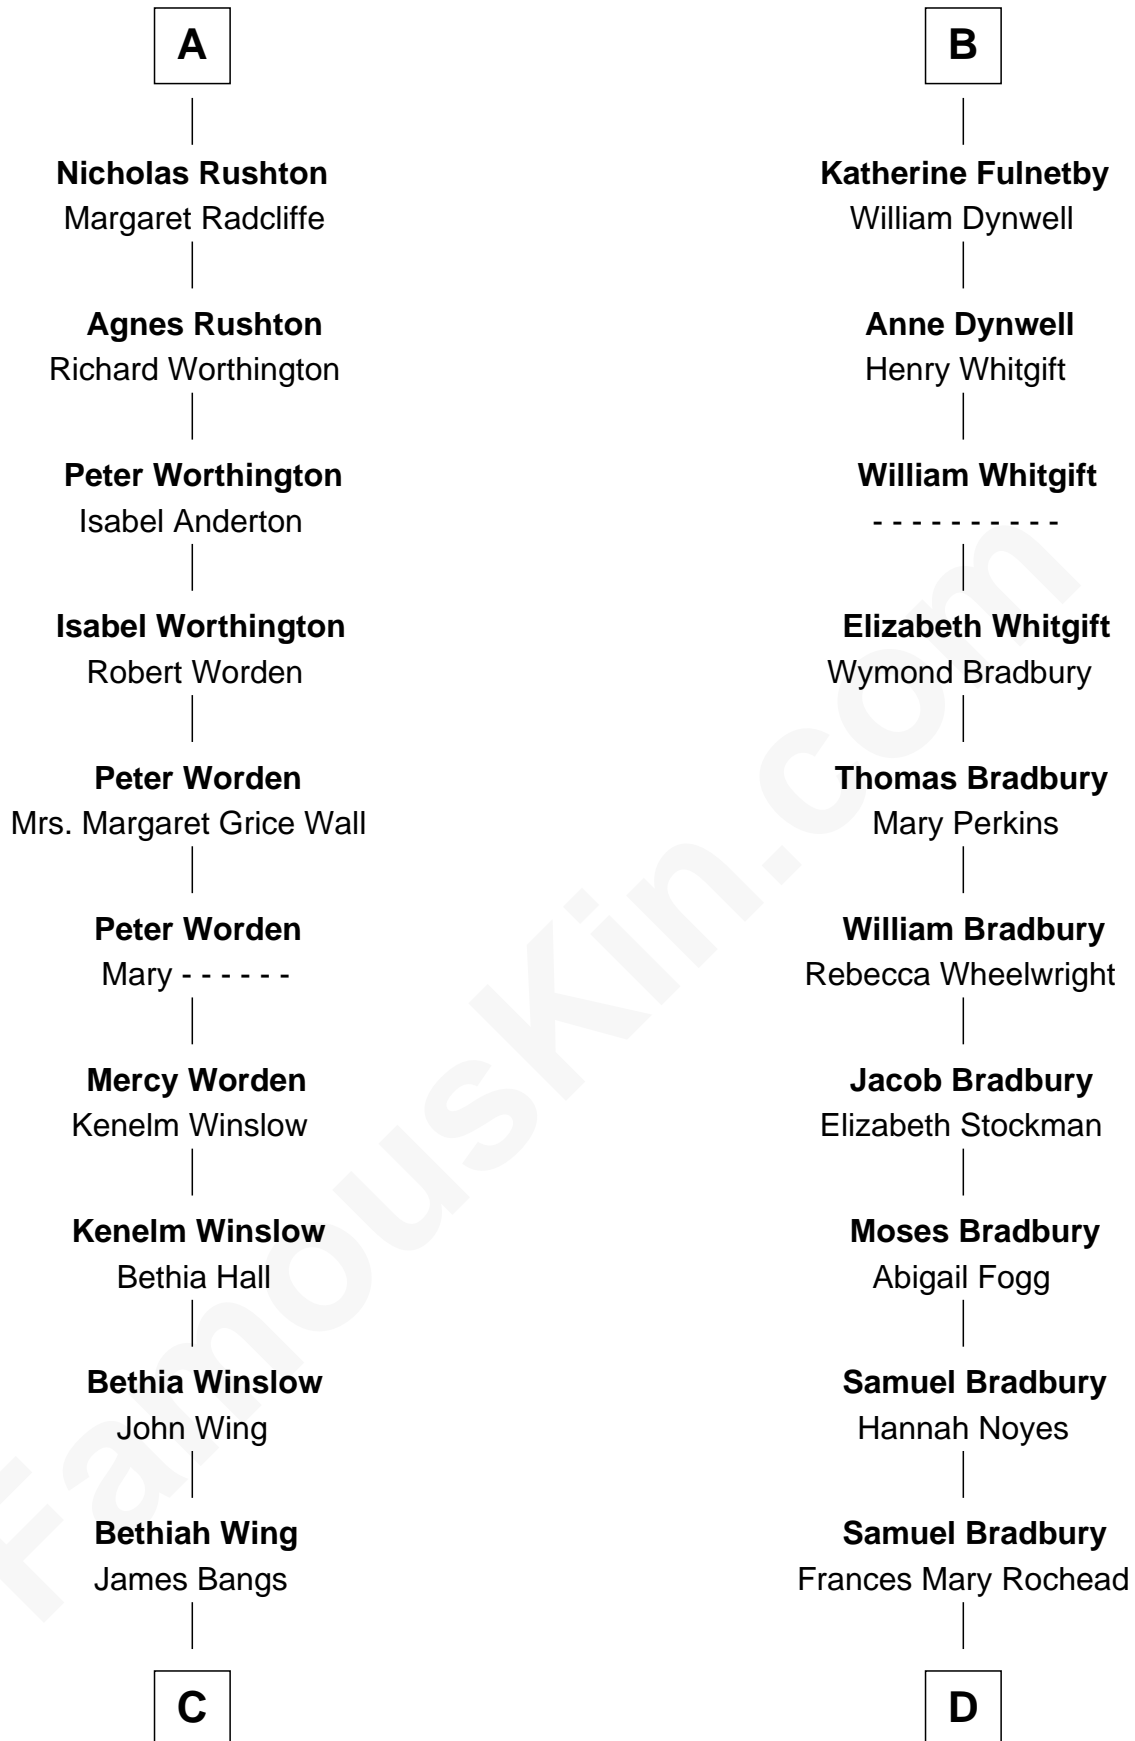

FamousKin.com

Relationship Chart of Eugene Foss

45th Governor of Massachusetts

20th cousin 1 time removed of

Ray Bradbury

Author of *The Martian Chronicles*

C

James Bangs
Susanna Hallett

Col. Heman Bangs
Susanna Hallett

Amanda Bangs
Samuel Bartlett Foss

George Edmund Foss
Marcia Cordelia Noble

Eugene Foss
45th Governor of Massachusetts

D

Samuel Irving Bradbury
Mary Adell Spaulding

Samuel Hinkston Bradbury
Minnie Alice Davis

Leonard Spaulding Bradbury
Esther Marie Moberg

Ray Bradbury
Author of The Martian Chronicles