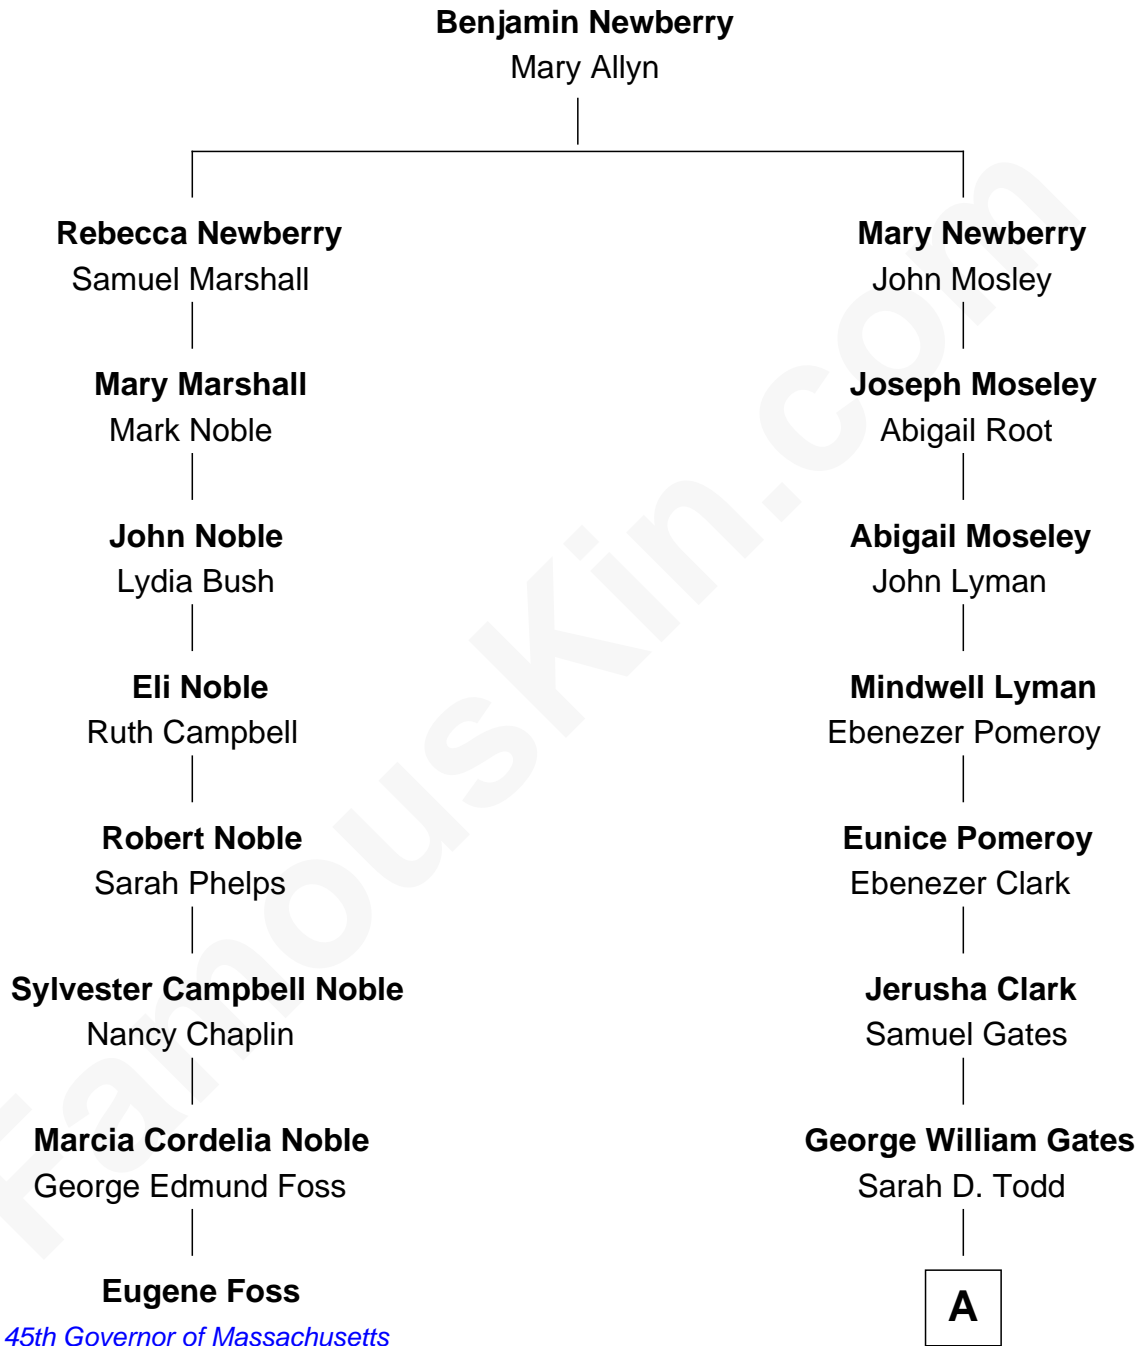

FamousKin.com

Relationship Chart of Eugene Foss

45th Governor of Massachusetts

7th cousin 2 times removed of

Bess (Wallace) Truman

First Lady of President Harry S Truman

A

George Porterfield Gates

Elizabeth Emery

Margaret Elizabeth Gates

David Willick Wallace

Bess (Wallace) Truman

First Lady of Harry Truman

FamousKin.com