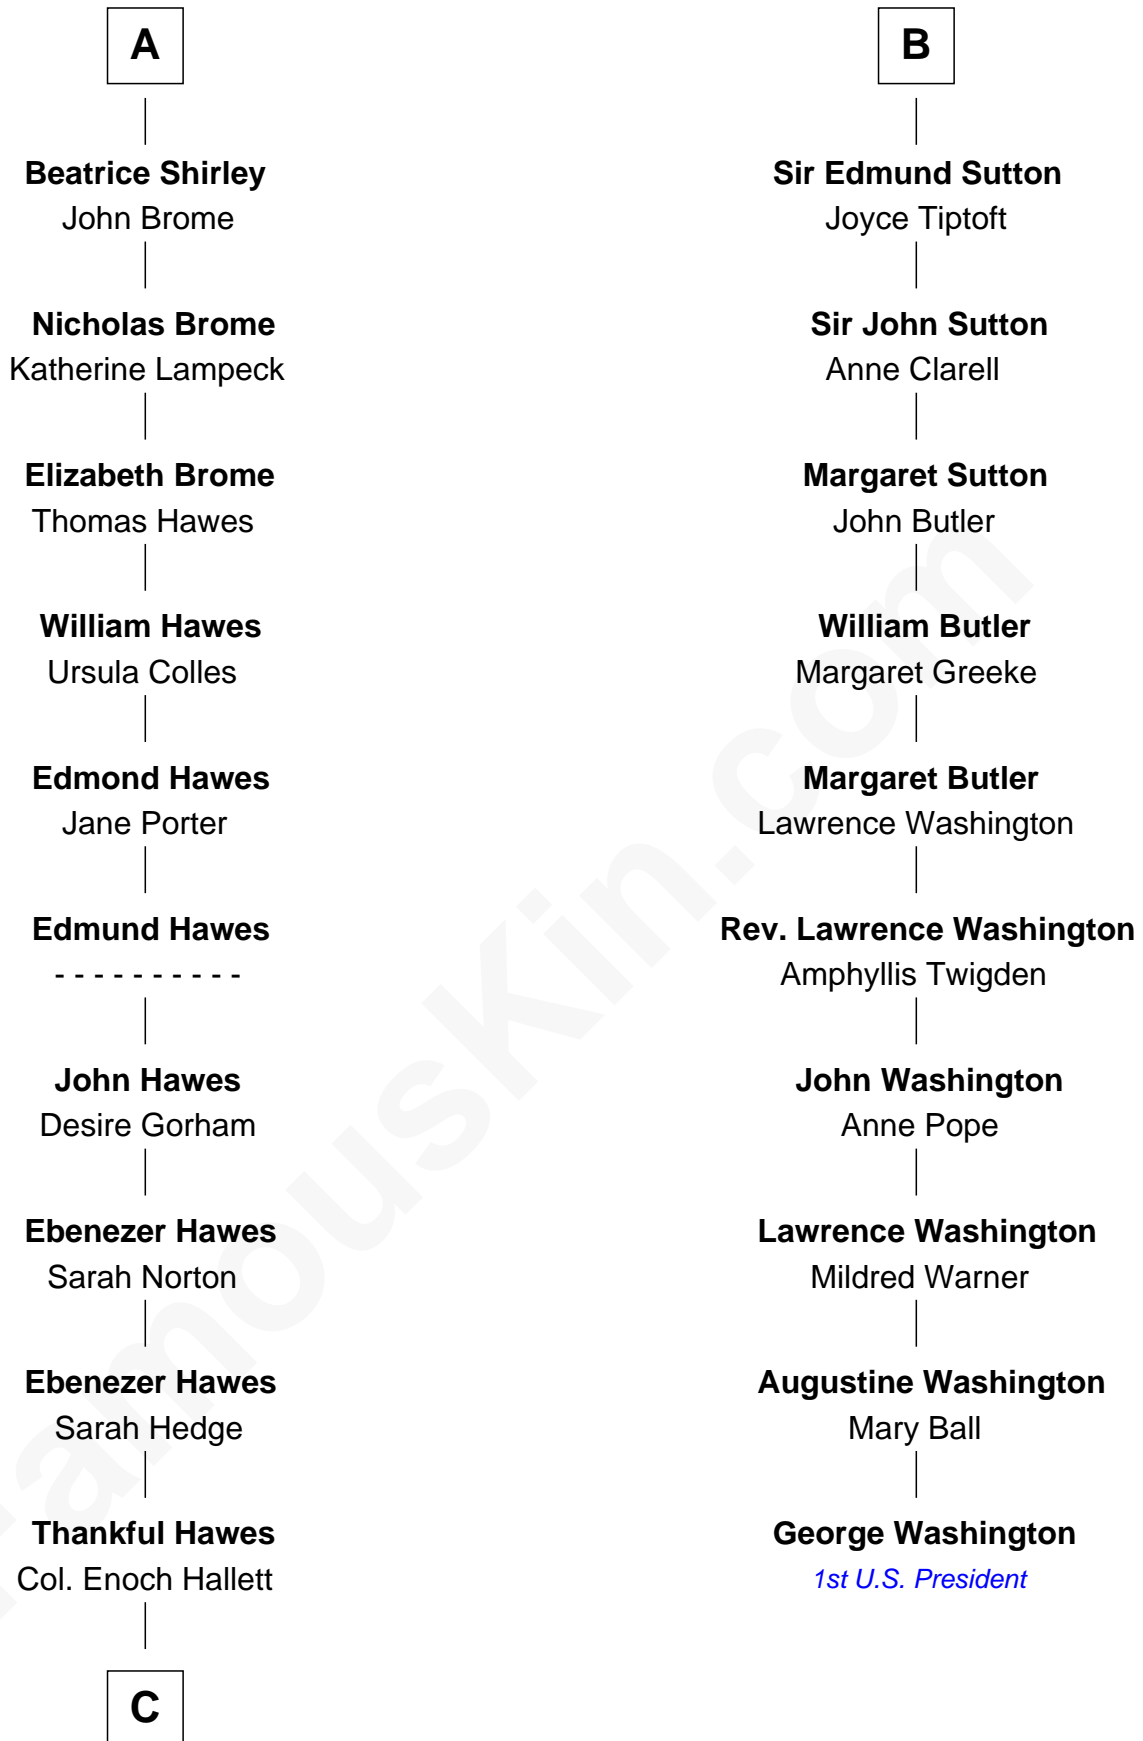

FamousKin.com

Relationship Chart of Eugene Foss

45th Governor of Massachusetts

16th cousin 4 times removed of

George Washington

1st U.S. President

C

—
Susanna Hallett
Col. Heman Bangs

—
Amanda Bangs
Samuel Bartlett Foss

—
George Edmund Foss
Marcia Cordelia Noble

—
Eugene Foss
45th Governor of Massachusetts

FamousKin.com