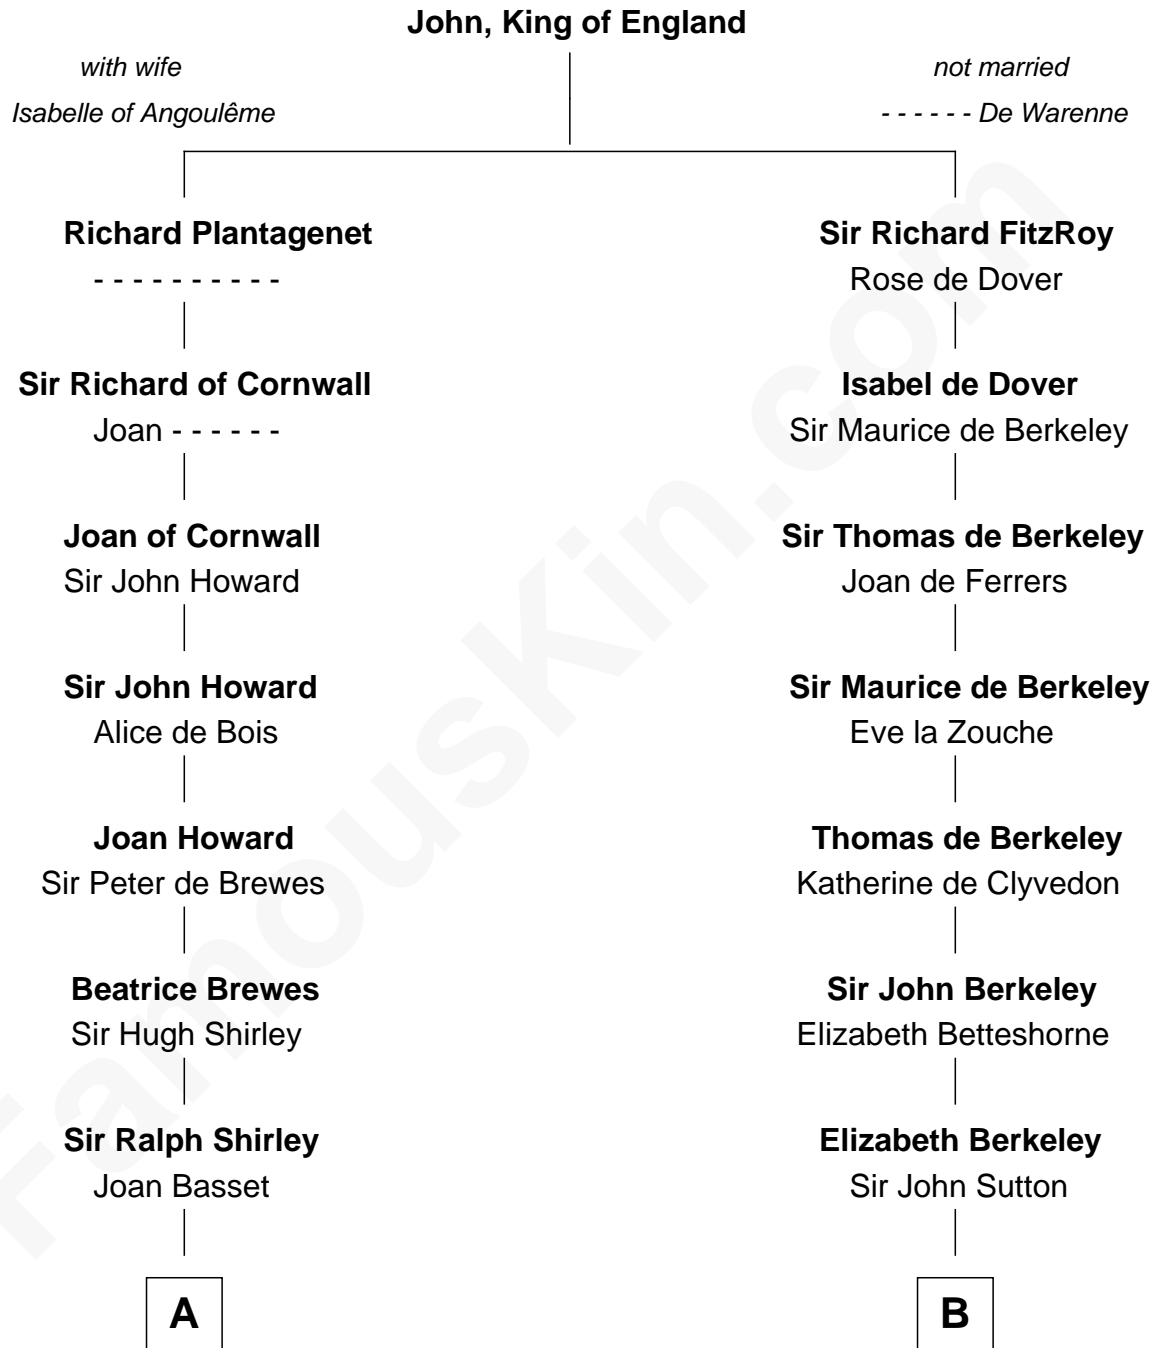

FamousKin.com

Relationship Chart of Eugene Foss

45th Governor of Massachusetts

16th cousin 4 times removed of

George Washington

1st U.S. President

C

—
Susanna Hallett
Col. Heman Bangs

—
Amanda Bangs
Samuel Bartlett Foss

—
George Edmund Foss
Marcia Cordelia Noble

—
Eugene Foss
45th Governor of Massachusetts

FamousKin.com