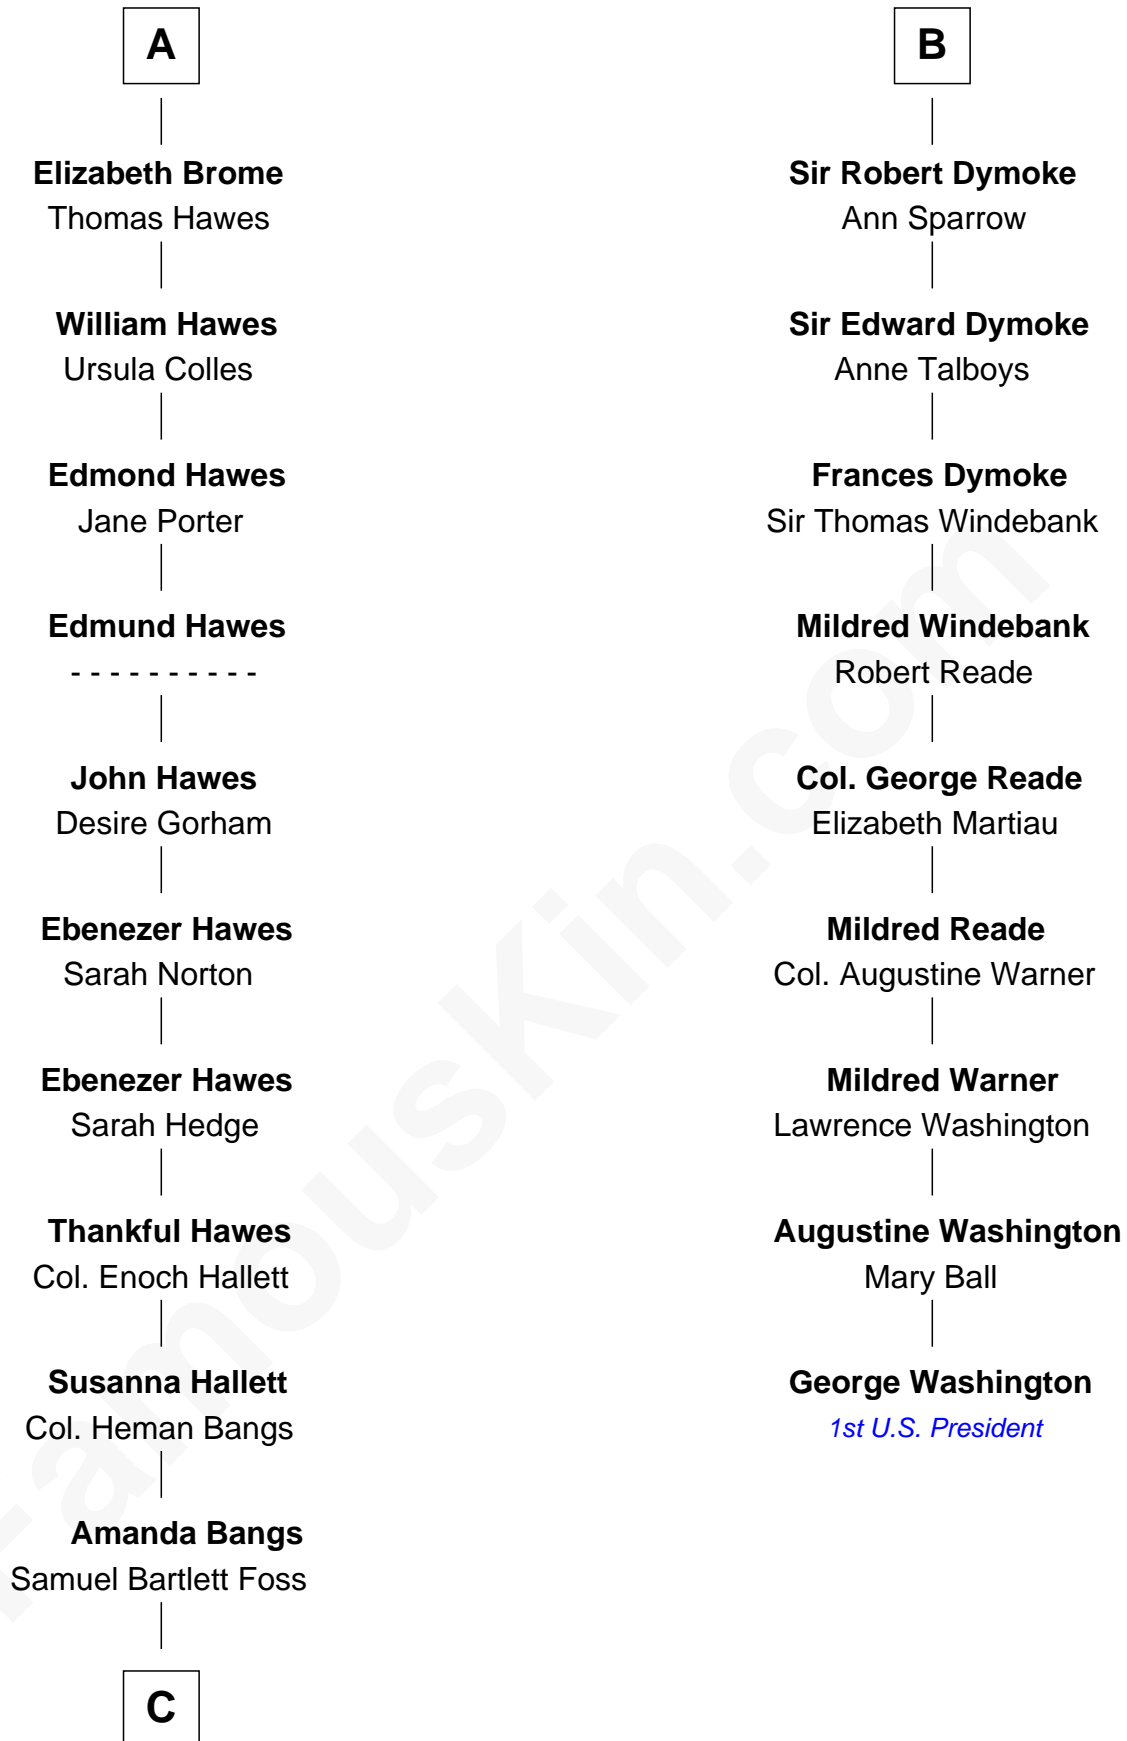

## Relationship Chart of Eugene Foss

45th Governor of Massachusetts

15th cousin 3 times removed of

**George Washington**

1st U.S. President

**Sir Robert de Ros**

Isabel de Aubeney

**C**

George Edmund Foss

Marcia Cordelia Noble

Eugene Foss

*45th Governor of Massachusetts*

FamousKin.com