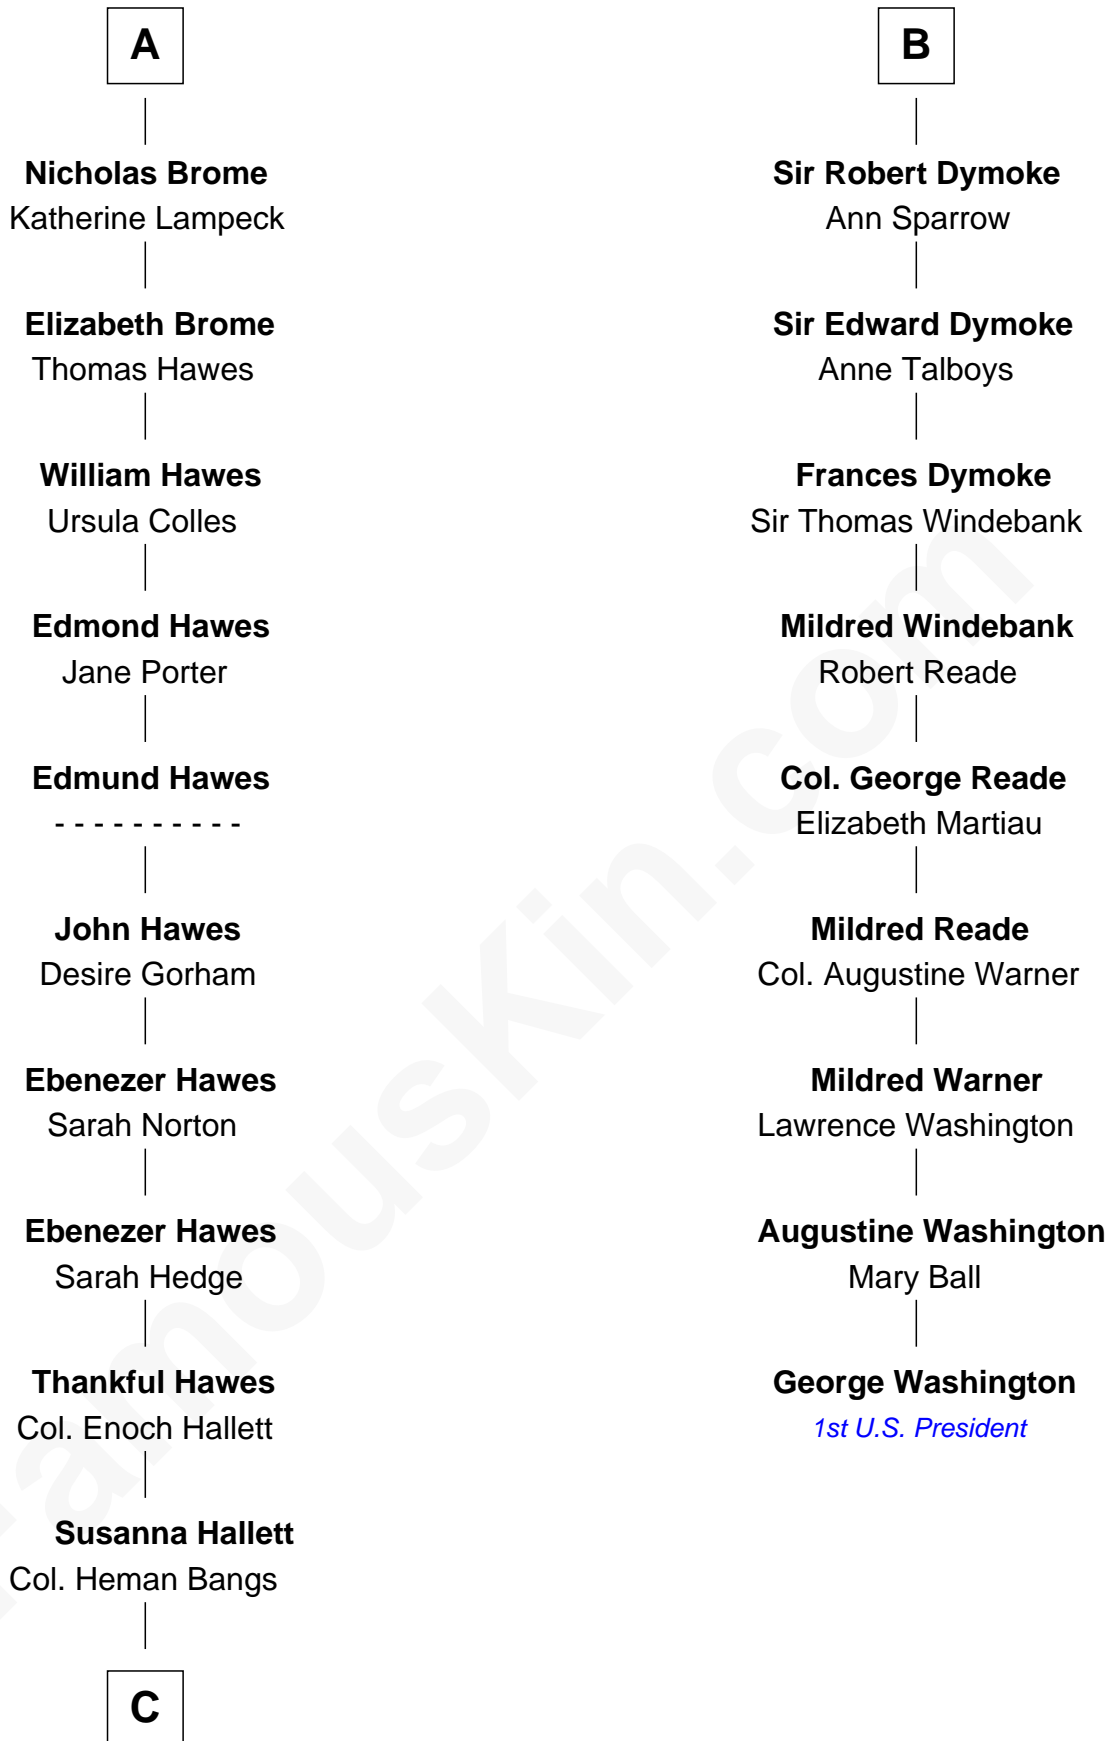

FamousKin.com

Relationship Chart of Eugene Foss

45th Governor of Massachusetts

15th cousin 4 times removed of

George Washington

1st U.S. President

C

—
Amanda Bangs
Samuel Bartlett Foss

—
George Edmund Foss
Marcia Cordelia Noble

—
Eugene Foss
45th Governor of Massachusetts

FamousKin.com