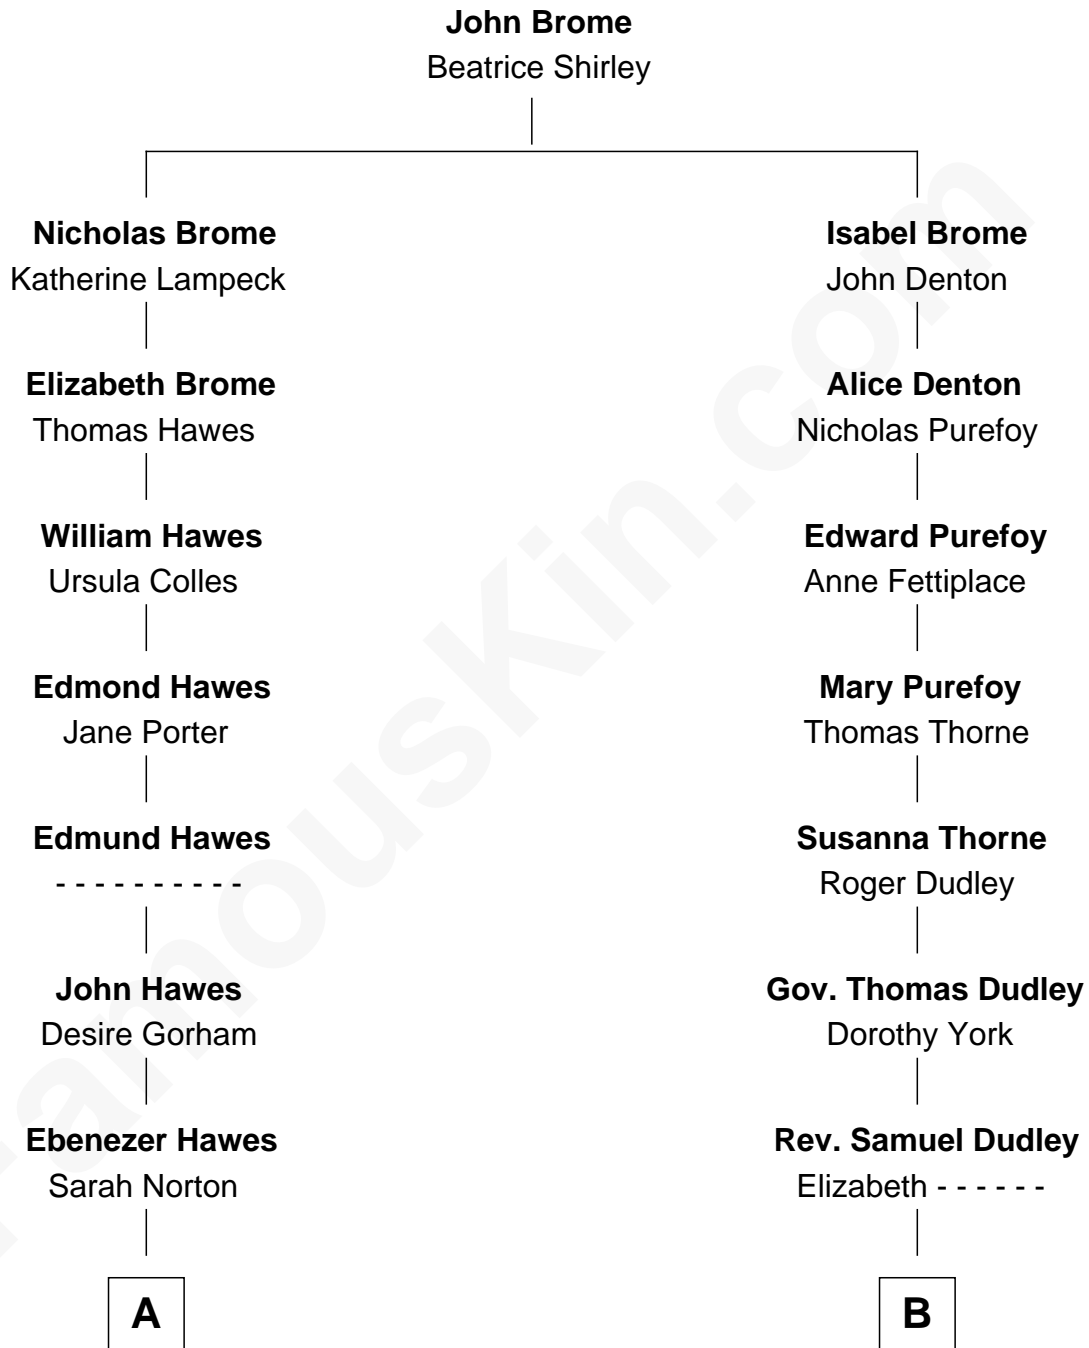

FamousKin.com

Relationship Chart of Eugene Foss

45th Governor of Massachusetts

10th cousin 2 times removed of

John Langdon

Signer of the U.S. Constitution

A

Ebenezer Hawes

Sarah Hedge

Thankful Hawes

Col. Enoch Hallett

Susanna Hallett

Col. Heman Bangs

Amanda Bangs

Samuel Bartlett Foss

George Edmund Foss