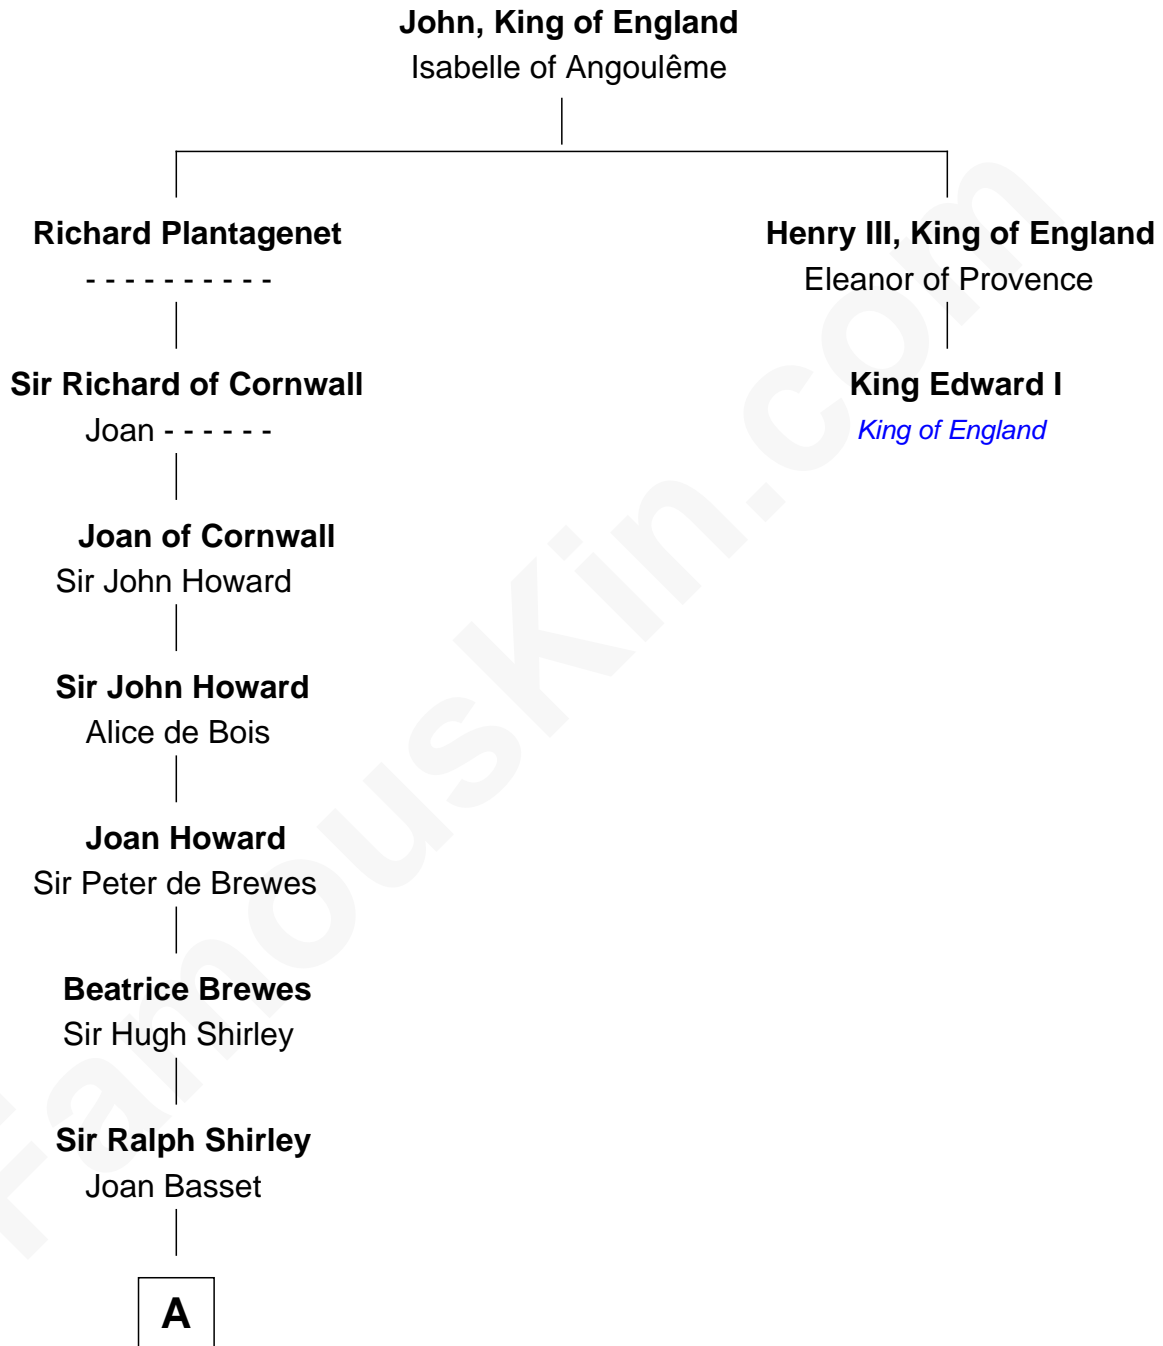

FamousKin.com

Relationship Chart of Eugene Foss

45th Governor of Massachusetts

1st cousin 19 times removed of

King Edward I

King of England

A

Beatrice Shirley