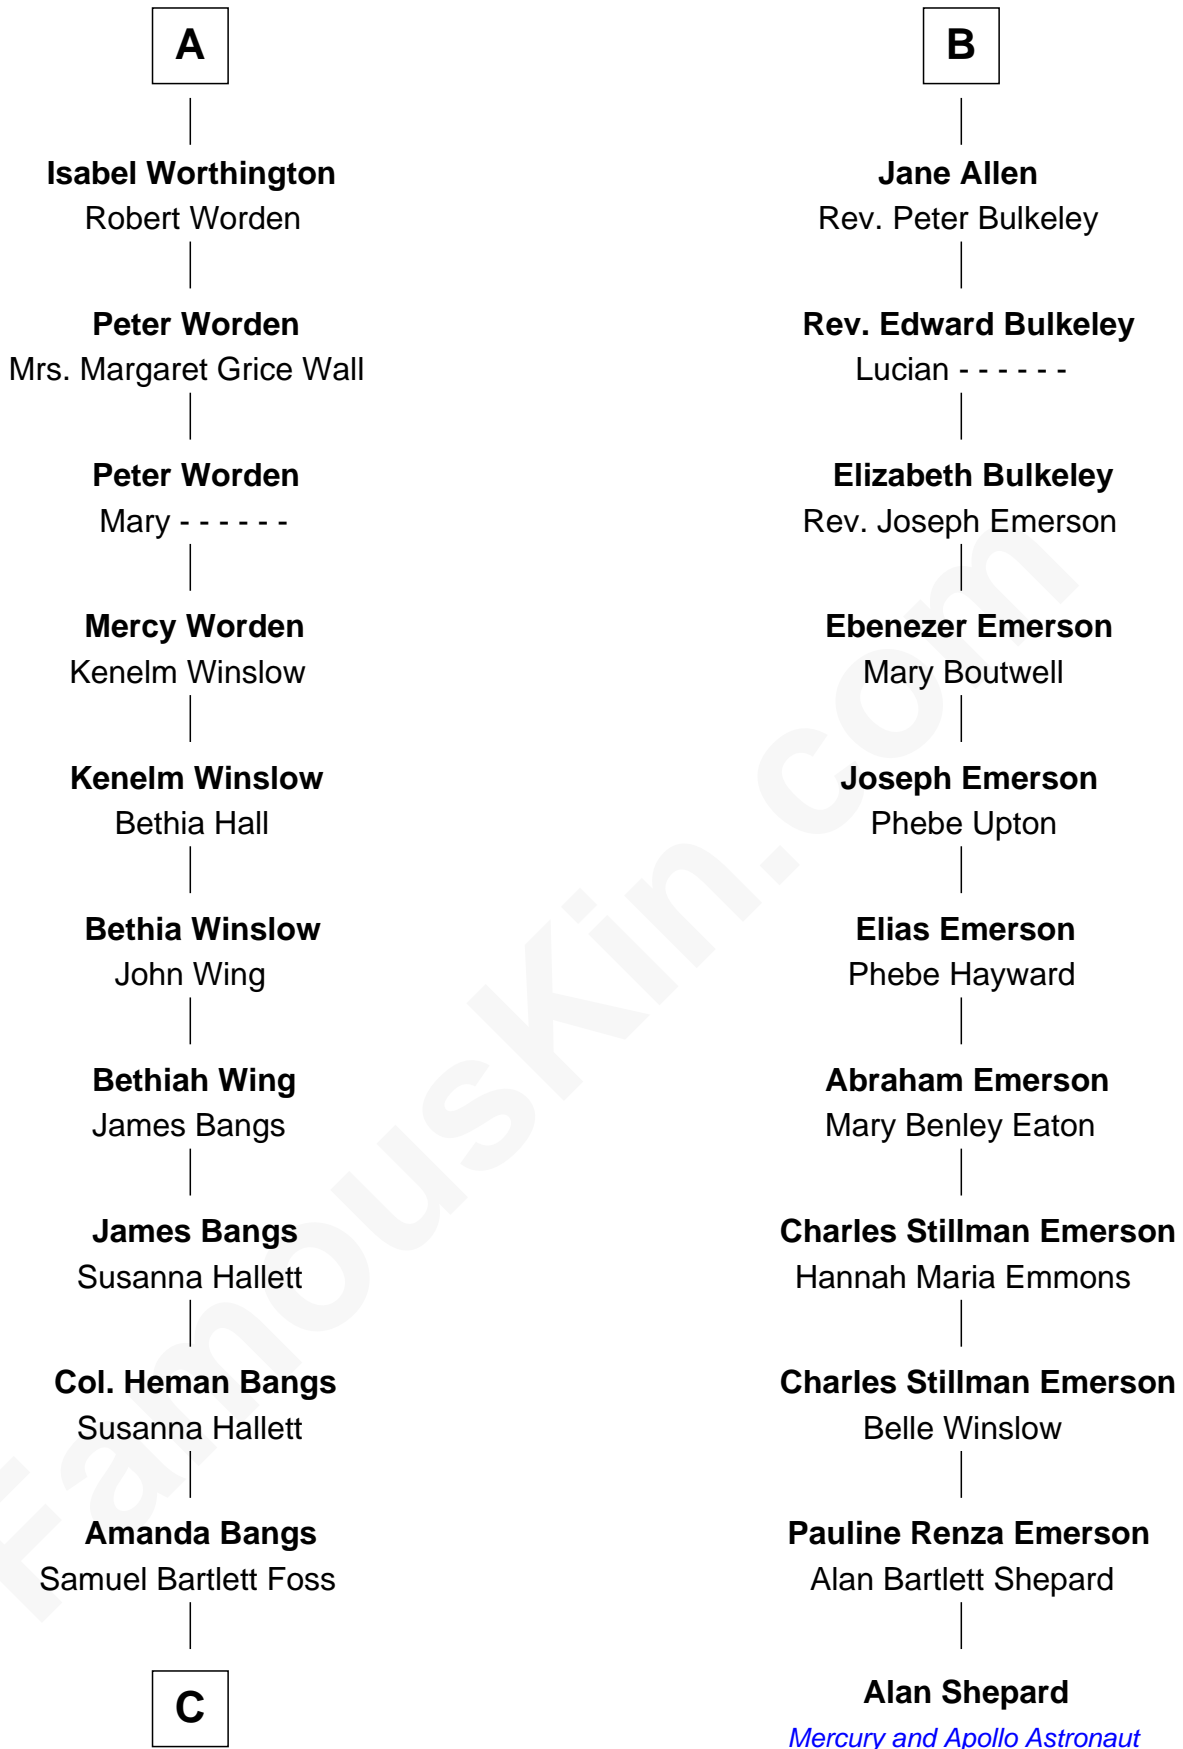

## Relationship Chart of Eugene Foss

45th Governor of Massachusetts

17th cousin 1 time removed of

**Alan Shepard**

Mercury and Apollo Astronaut

**C**

George Edmund Foss

Marcia Cordelia Noble

Eugene Foss

*45th Governor of Massachusetts*

FamousKin.com