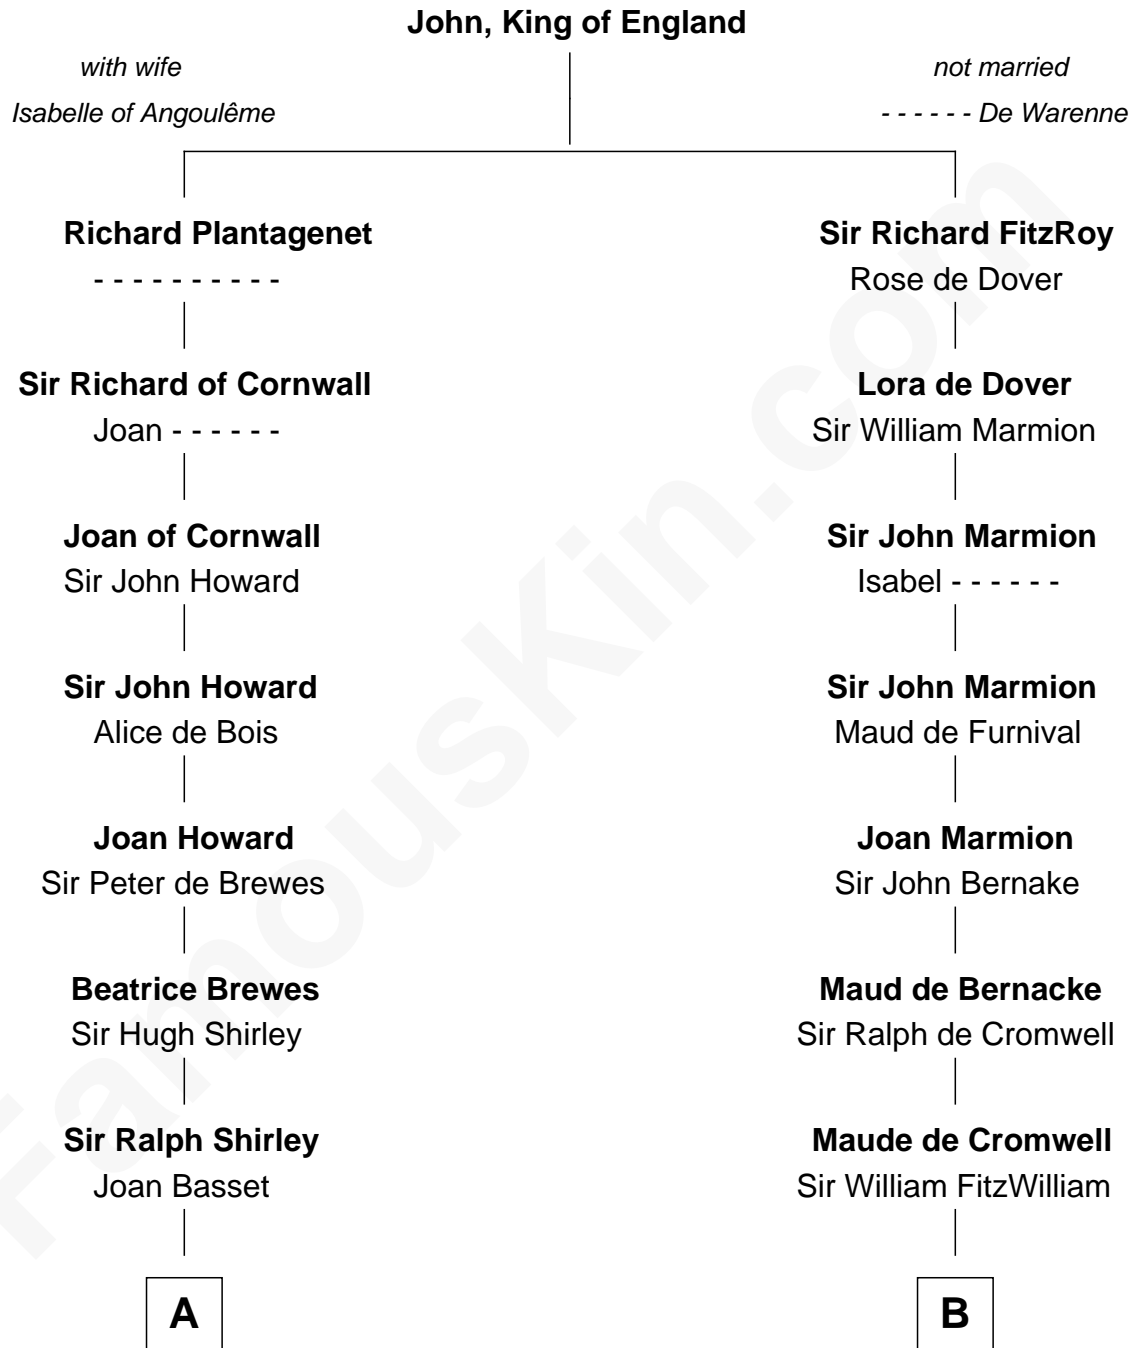

FamousKin.com

Relationship Chart of Eugene Foss

45th Governor of Massachusetts

19th cousin 1 time removed of

John Quincy Adams

6th U.S. President

C

Susanna Hallett
Col. Heman Bangs

Amanda Bangs
Samuel Bartlett Foss

George Edmund Foss
Marcia Cordelia Noble

Eugene Foss
45th Governor of Massachusetts

D

Elizabeth Quincy
Rev. William Smith

Abigail Quincy Smith
John Adams

John Quincy Adams
6th U.S. President