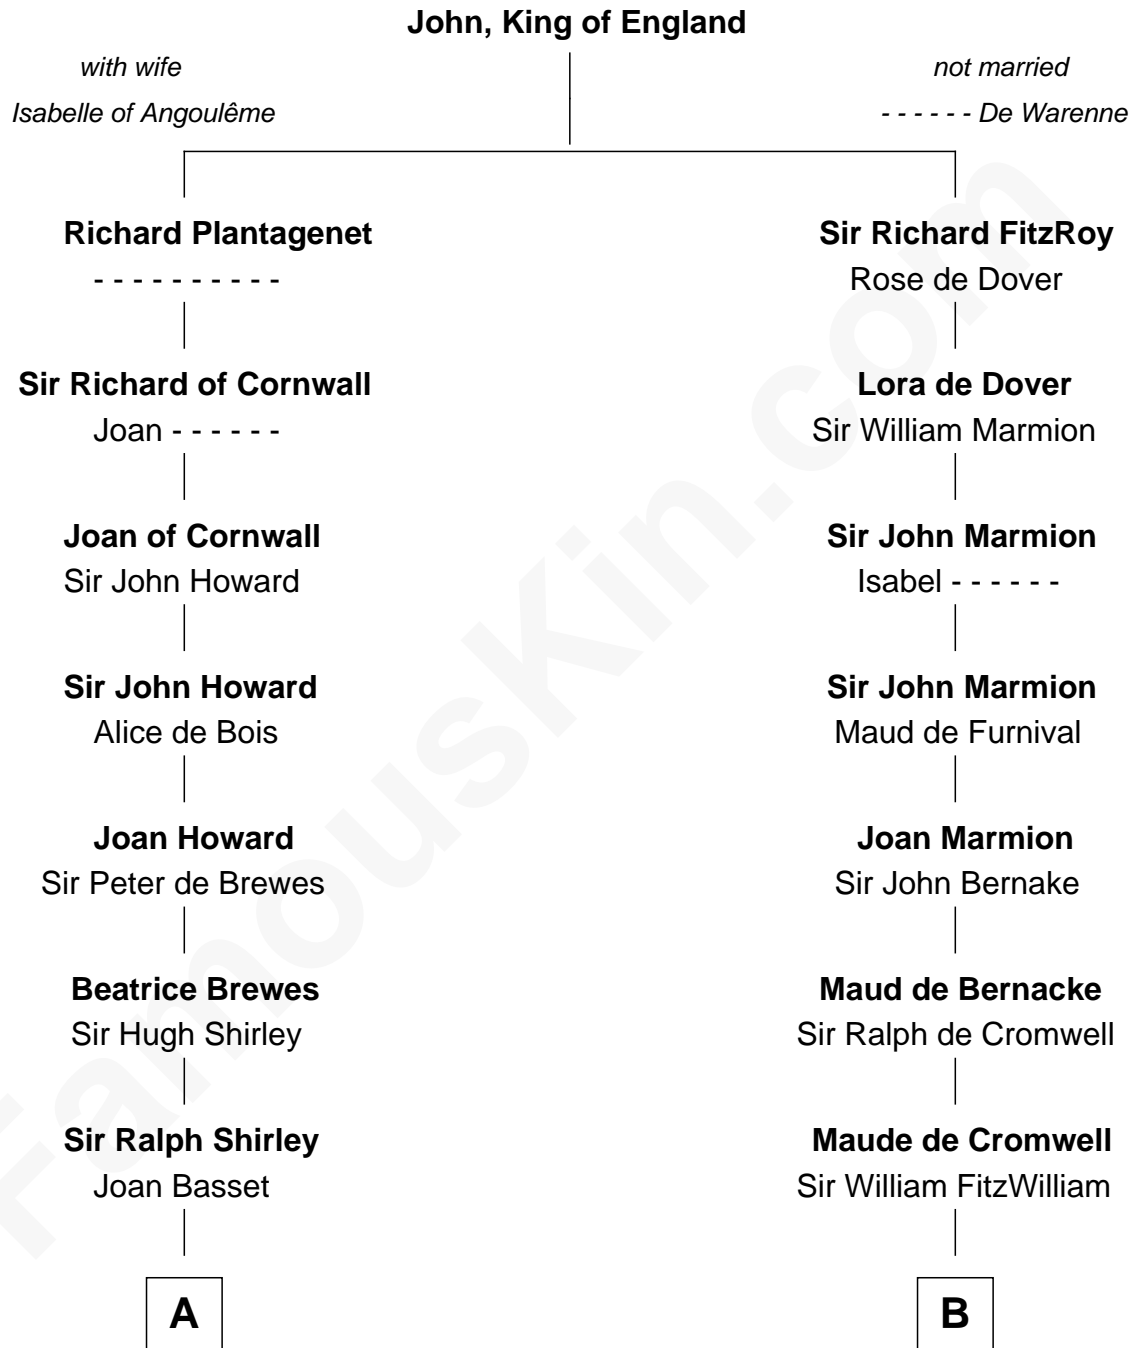

FamousKin.com

Relationship Chart of Eugene Foss

45th Governor of Massachusetts

18th cousin 2 times removed of

Abigail (Smith) Adams

First Lady of President John Adams

C

Susanna Hallett
Col. Heman Bangs

Amanda Bangs
Samuel Bartlett Foss

George Edmund Foss
Marcia Cordelia Noble

Eugene Foss
45th Governor of Massachusetts

D

Elizabeth Quincy
Rev. William Smith

Abigail (Smith) Adams
First Lady of John Adams

FamousKin.com