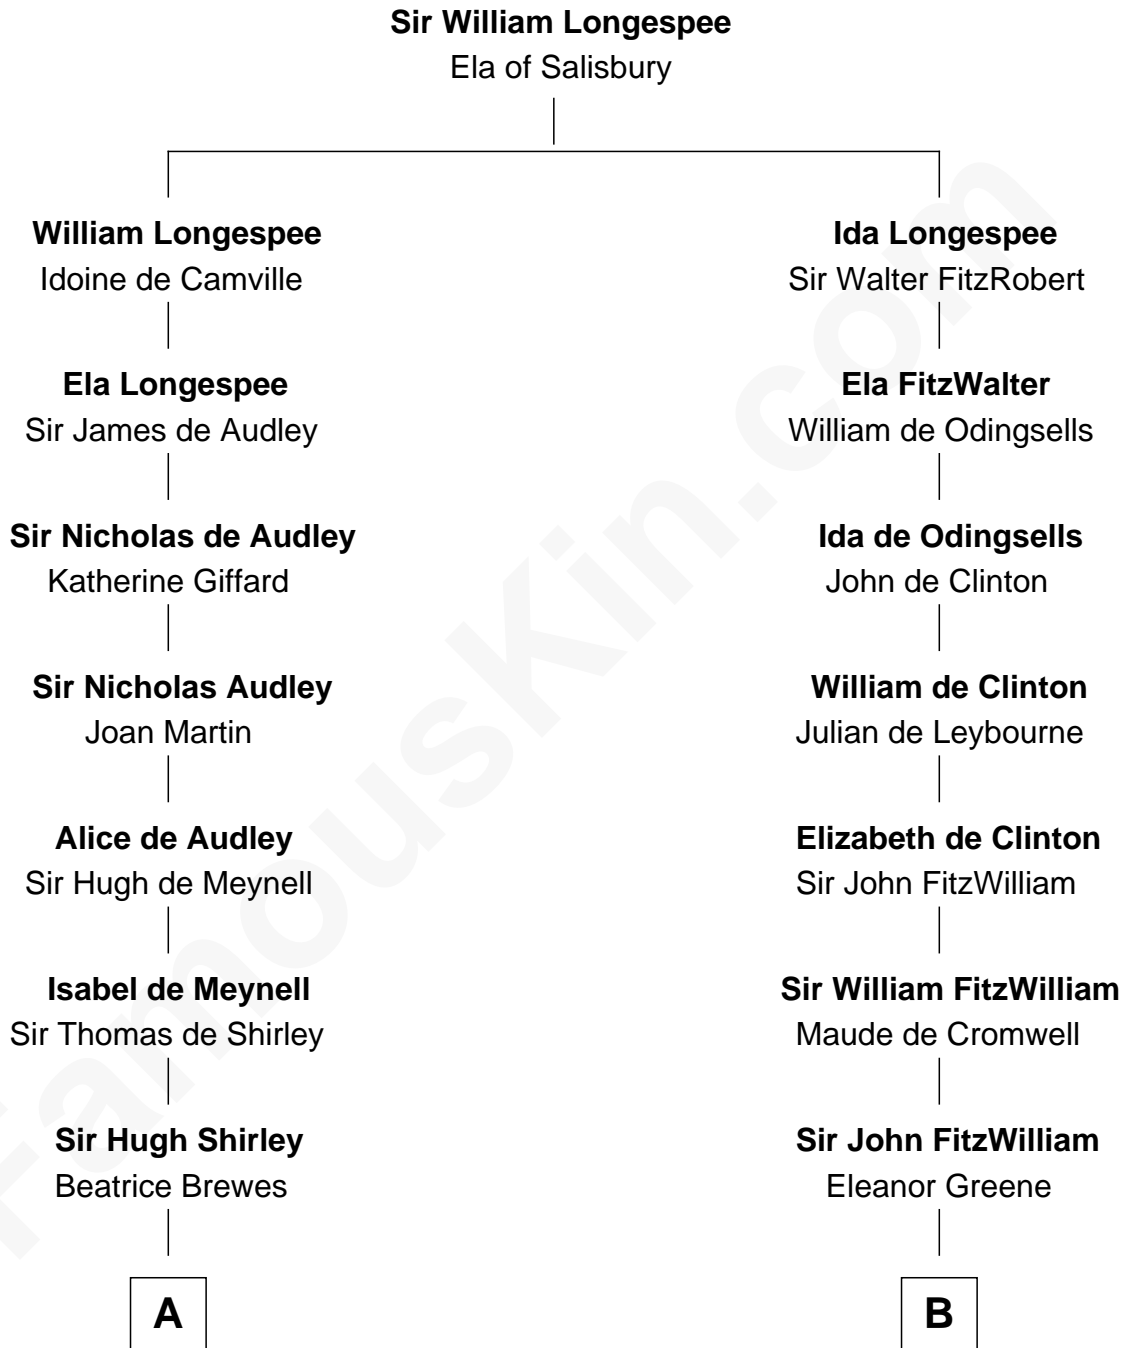

FamousKin.com

Relationship Chart of Eugene Foss

45th Governor of Massachusetts

17th cousin 4 times removed of

Abigail (Smith) Adams

First Lady of President John Adams

C

—
Thankful Hawes
Col. Enoch Hallett

—
Susanna Hallett
Col. Heman Bangs

—
Amanda Bangs
Samuel Bartlett Foss

—
George Edmund Foss
Marcia Cordelia Noble

—
Eugene Foss
45th Governor of Massachusetts