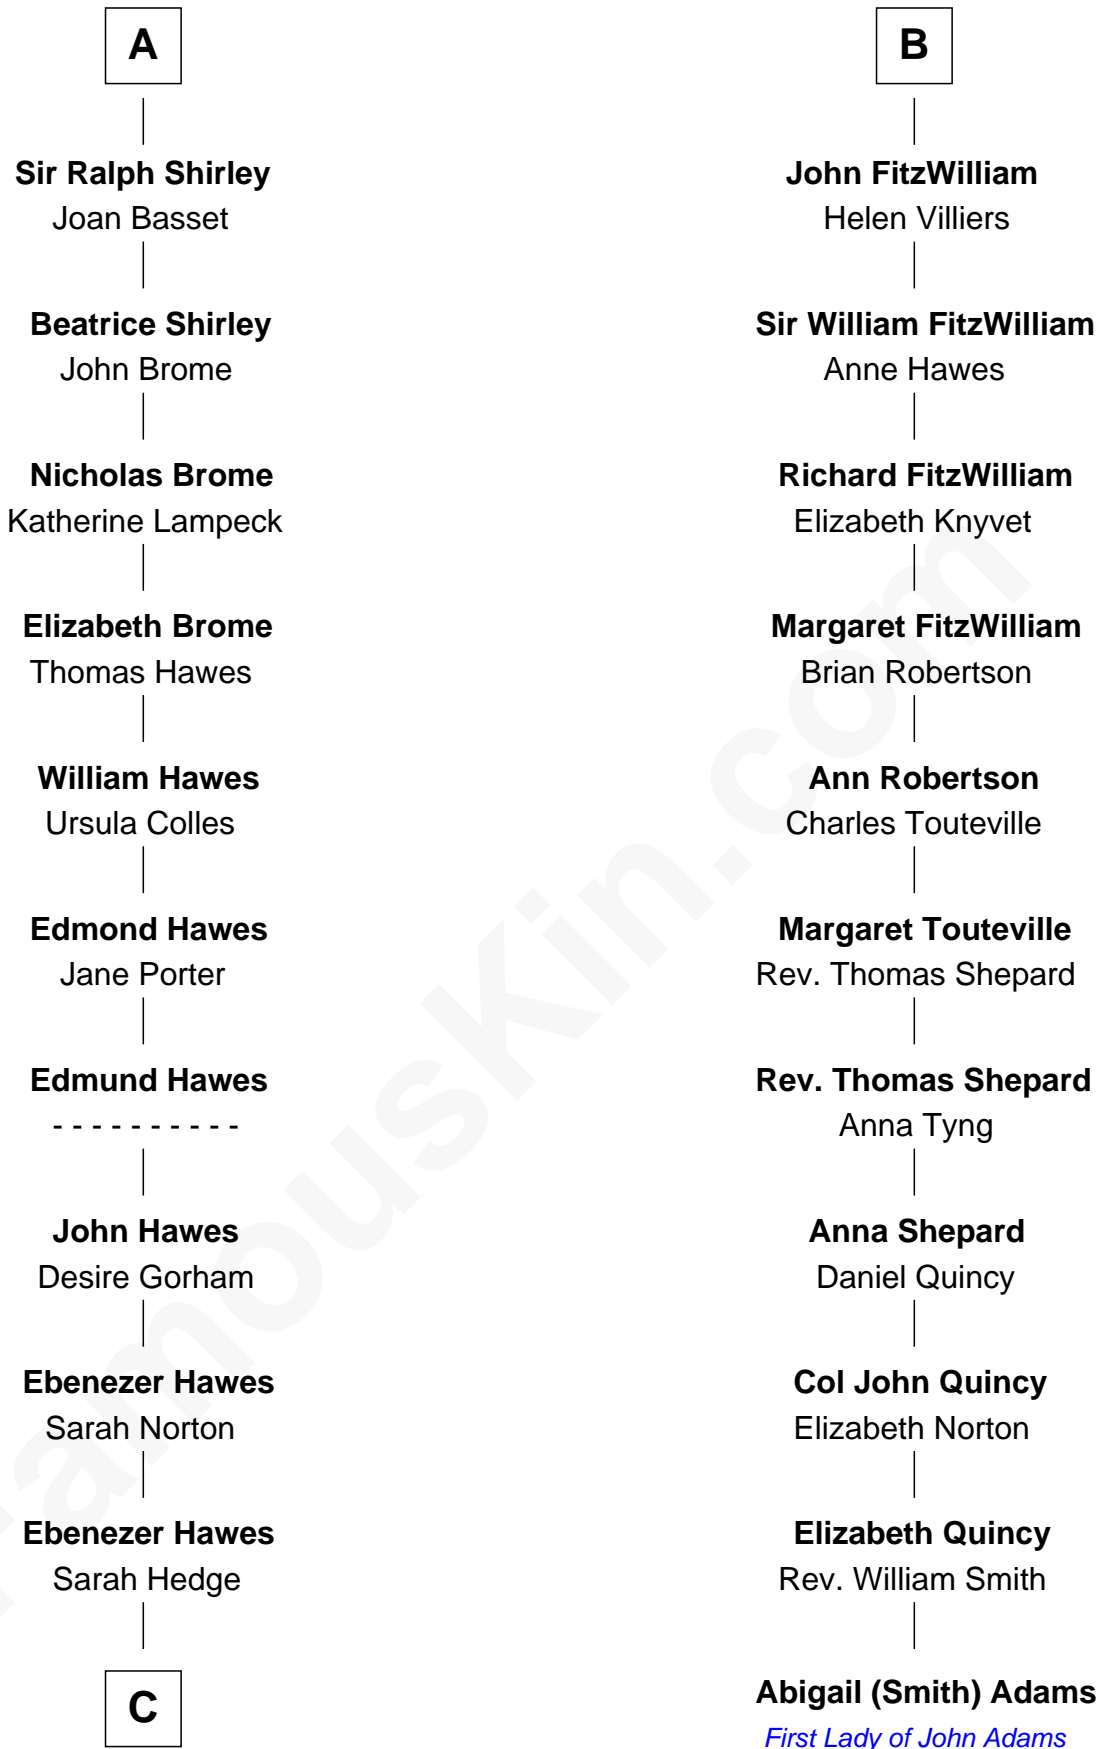

FamousKin.com

Relationship Chart of Eugene Foss

45th Governor of Massachusetts

17th cousin 4 times removed of

Abigail (Smith) Adams

First Lady of President John Adams

C

—
Thankful Hawes
Col. Enoch Hallett

—
Susanna Hallett
Col. Heman Bangs

—
Amanda Bangs
Samuel Bartlett Foss

—
George Edmund Foss
Marcia Cordelia Noble

—
Eugene Foss
45th Governor of Massachusetts