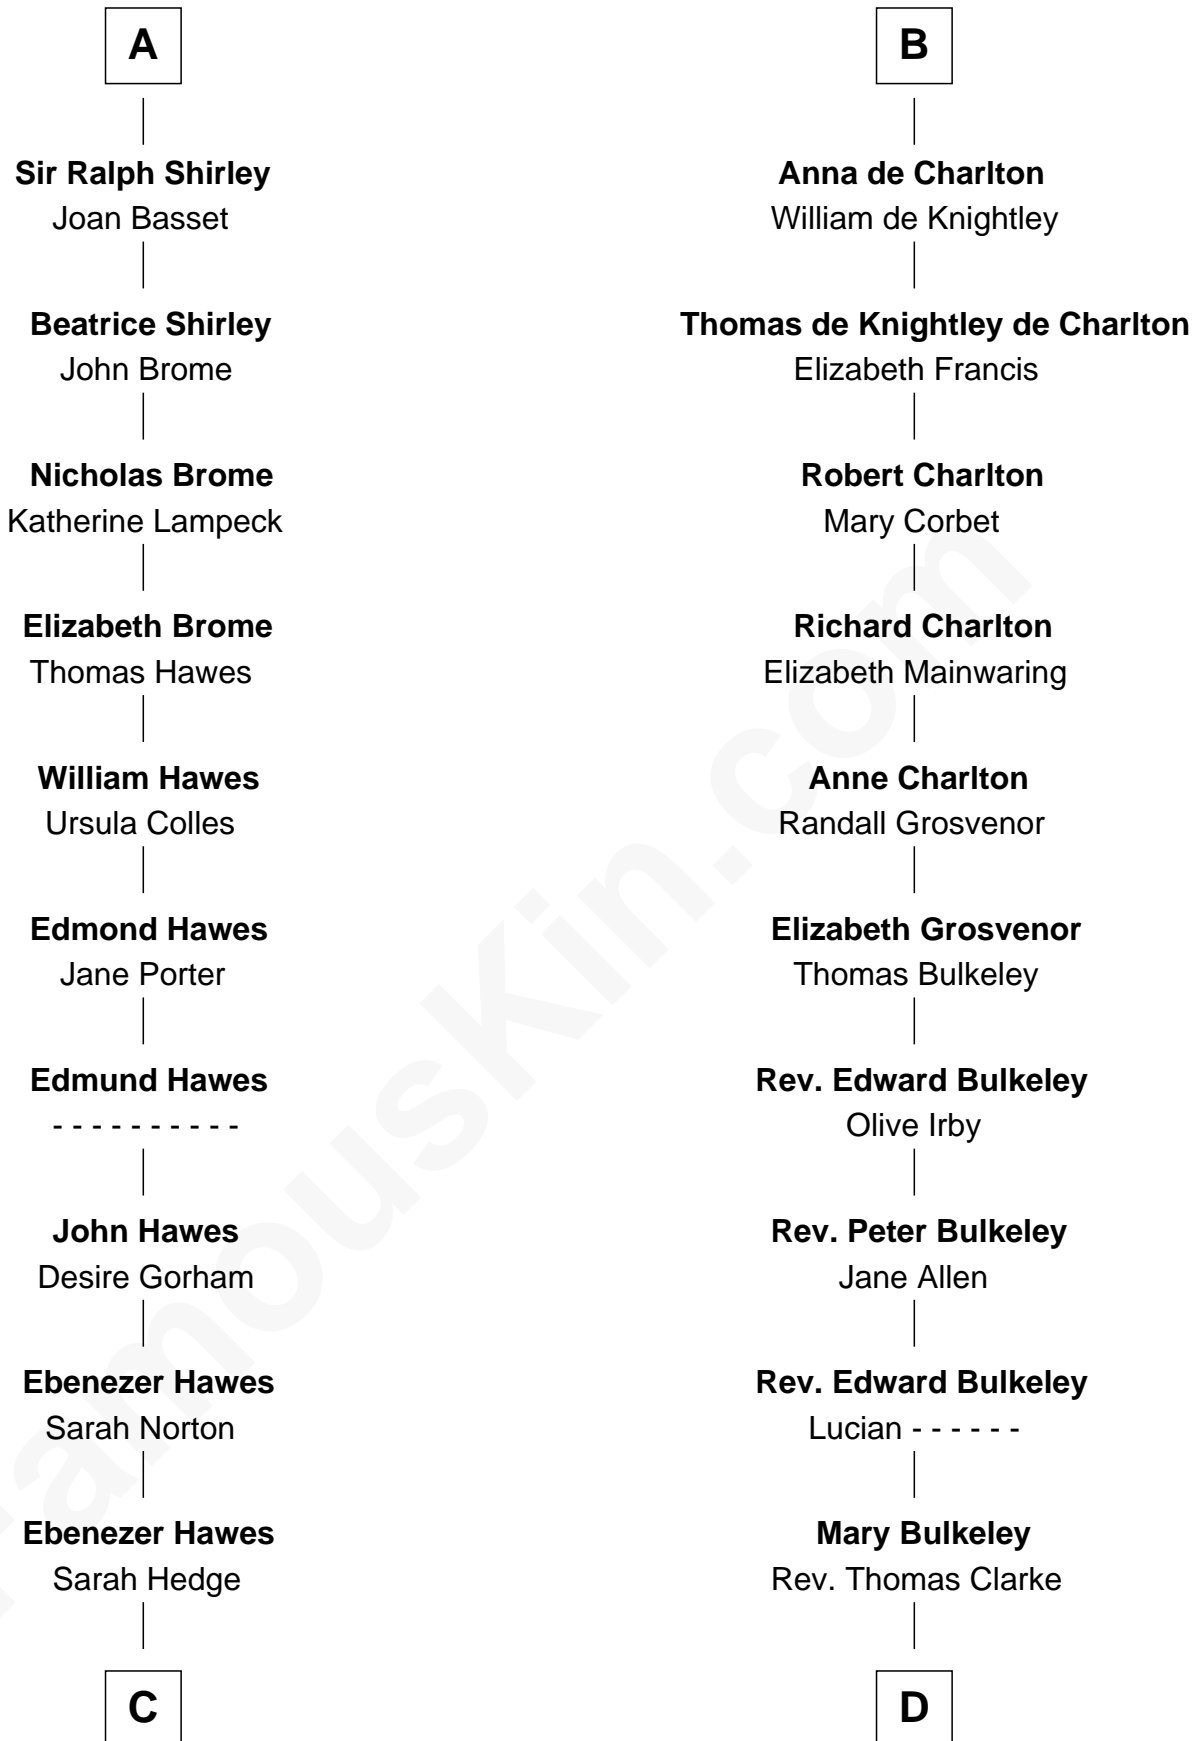

## Relationship Chart of Eugene Foss

45th Governor of Massachusetts

19th cousin 2 times removed of

## John Hancock

Signer of the Declaration of Independence

**C**

**Thankful Hawes**  
Col. Enoch Hallett

**Susanna Hallett**  
Col. Heman Bangs

**Amanda Bangs**  
Samuel Bartlett Foss

**George Edmund Foss**  
Marcia Cordelia Noble