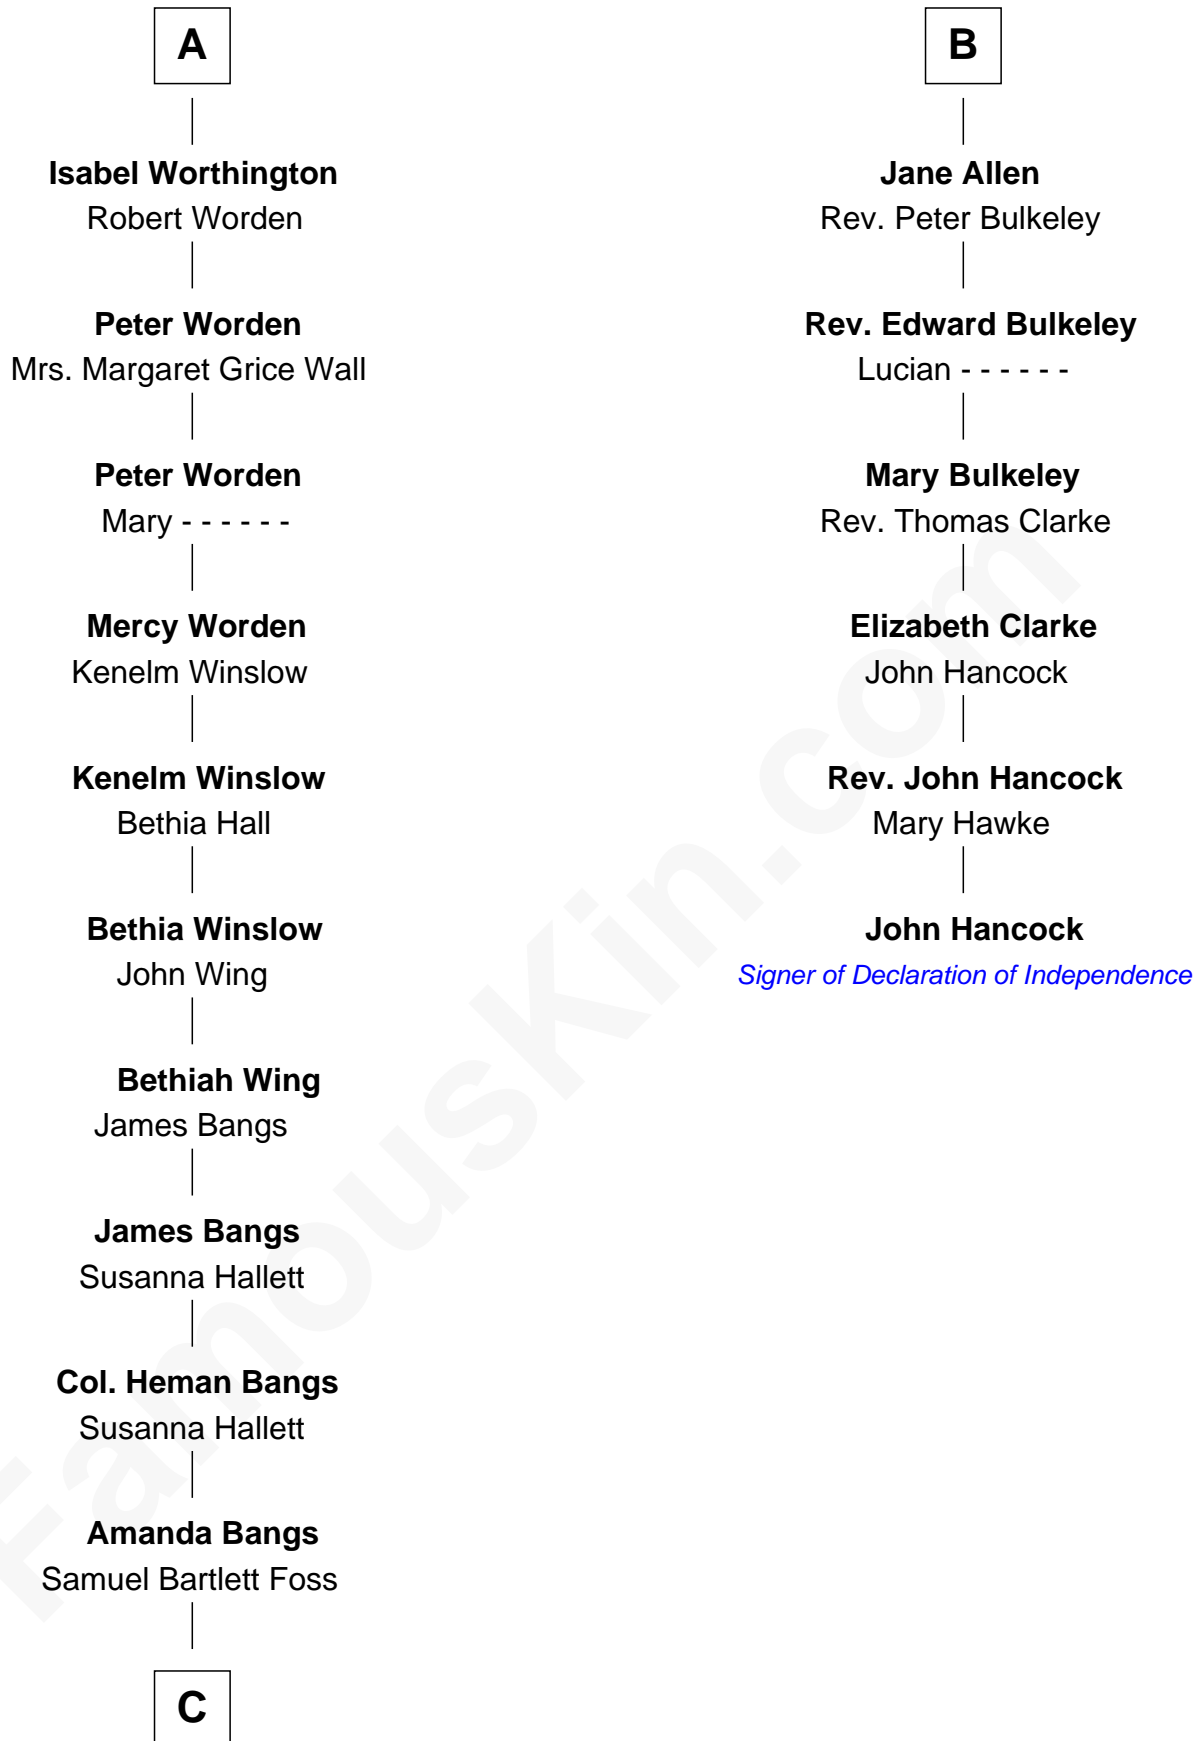

## Relationship Chart of Eugene Foss

45th Governor of Massachusetts

12th cousin 6 times removed of

## John Hancock

Signer of the Declaration of Independence

**C**

George Edmund Foss

Marcia Cordelia Noble

Eugene Foss

*45th Governor of Massachusetts*

FamousKin.com