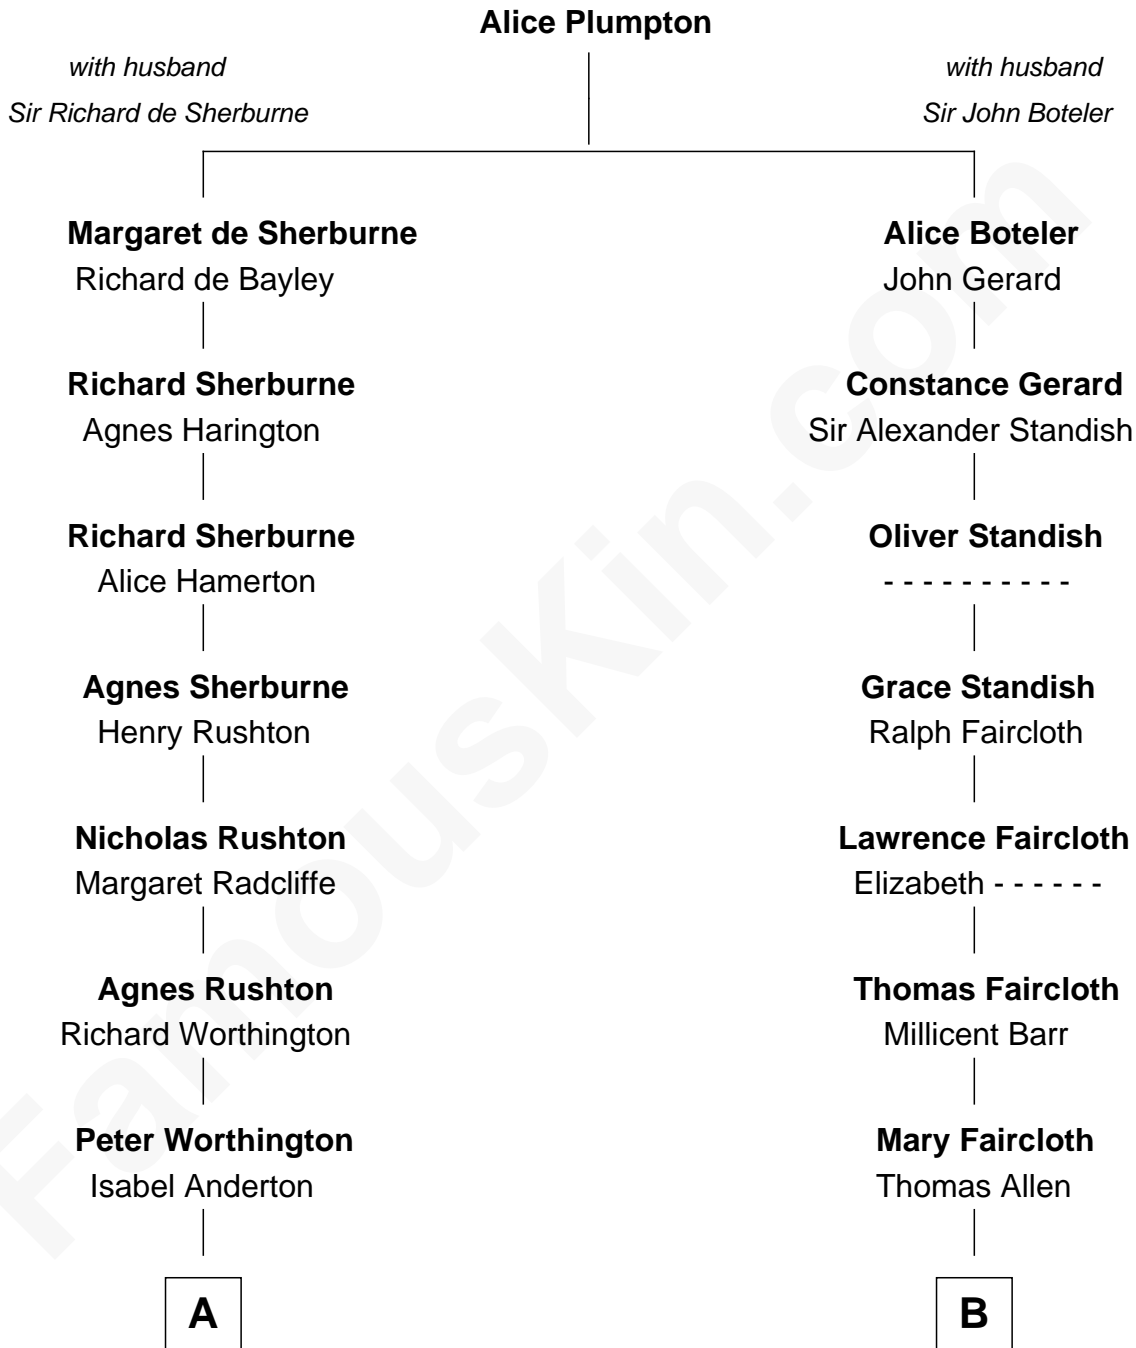

# FamousKin.com

## Relationship Chart of Eugene Foss

45th Governor of Massachusetts

12th cousin 6 times removed of

## John Hancock

Signer of the Declaration of Independence

**C**

George Edmund Foss

Marcia Cordelia Noble

Eugene Foss

*45th Governor of Massachusetts*

FamousKin.com