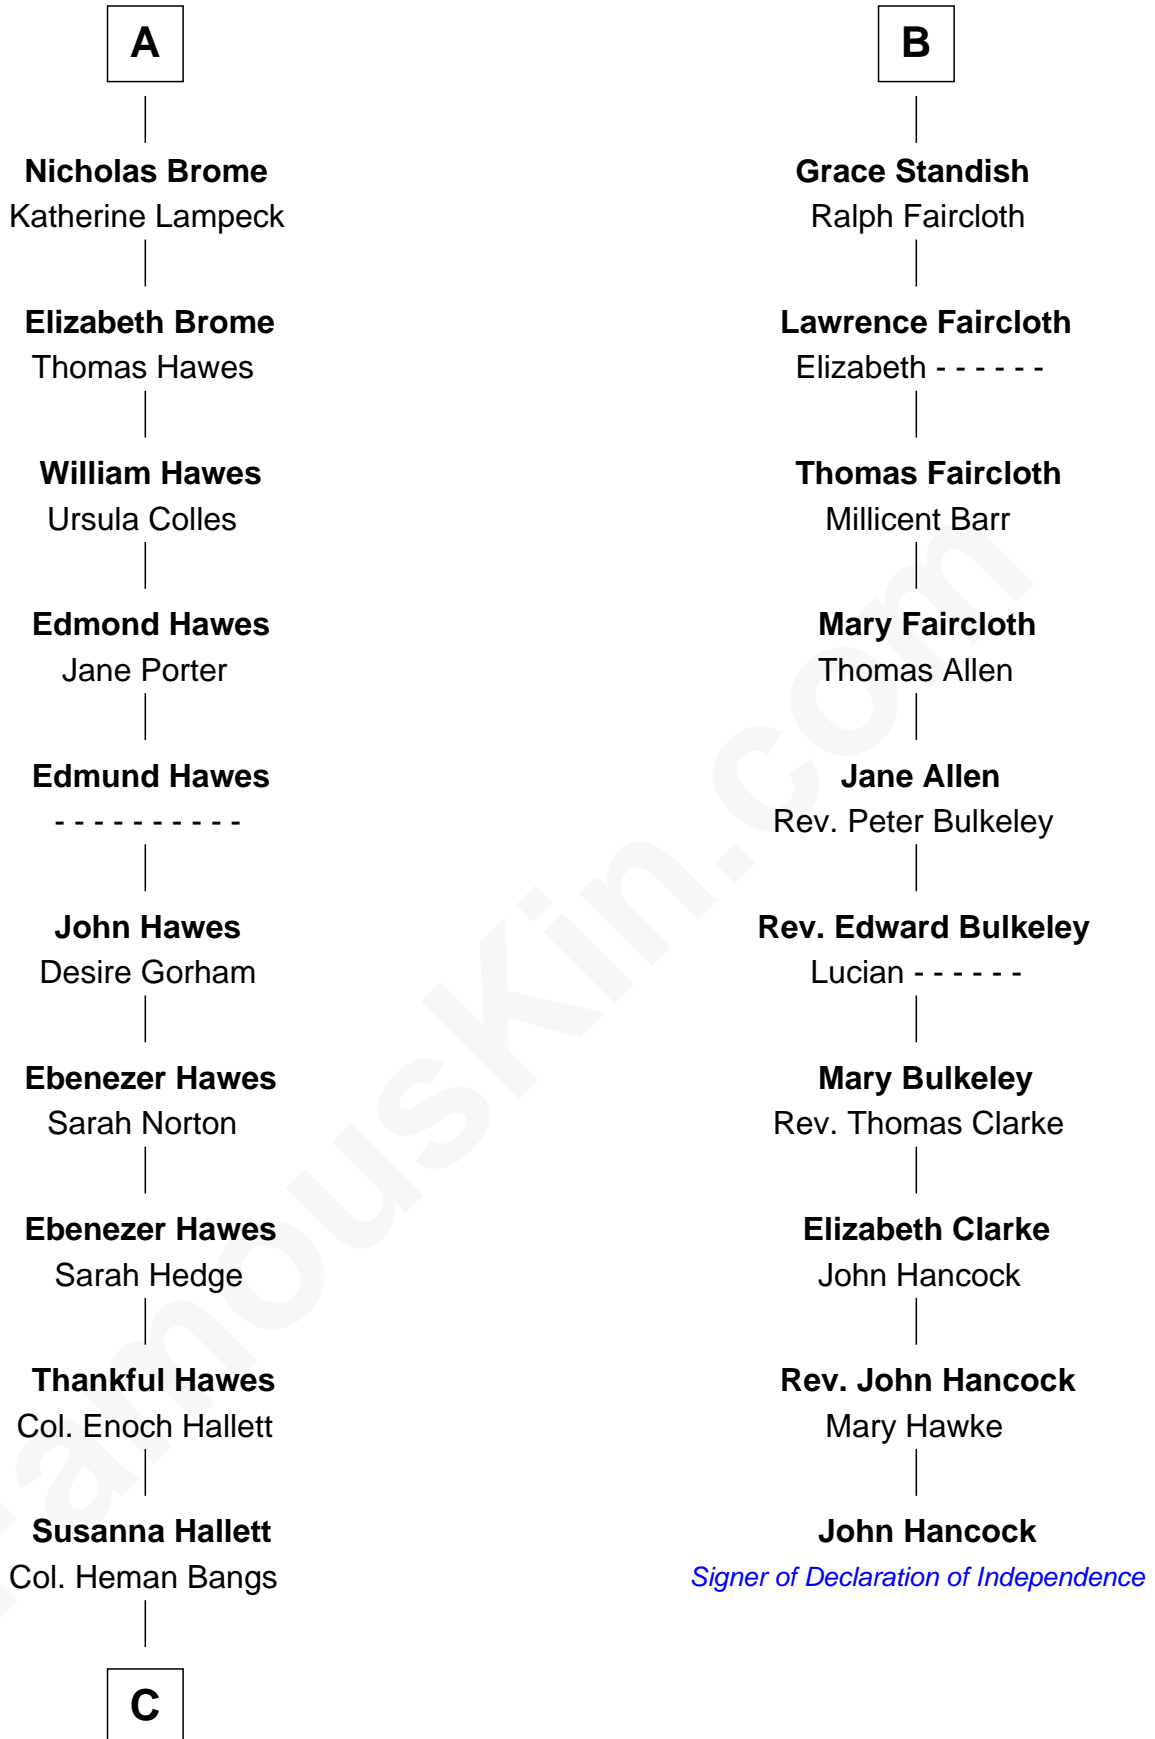

FamousKin.com

Relationship Chart of Eugene Foss

45th Governor of Massachusetts

16th cousin 3 times removed of

John Hancock

Signer of the Declaration of Independence

C

—
Amanda Bangs
Samuel Bartlett Foss

—
George Edmund Foss
Marcia Cordelia Noble

—
Eugene Foss
45th Governor of Massachusetts

FamousKin.com