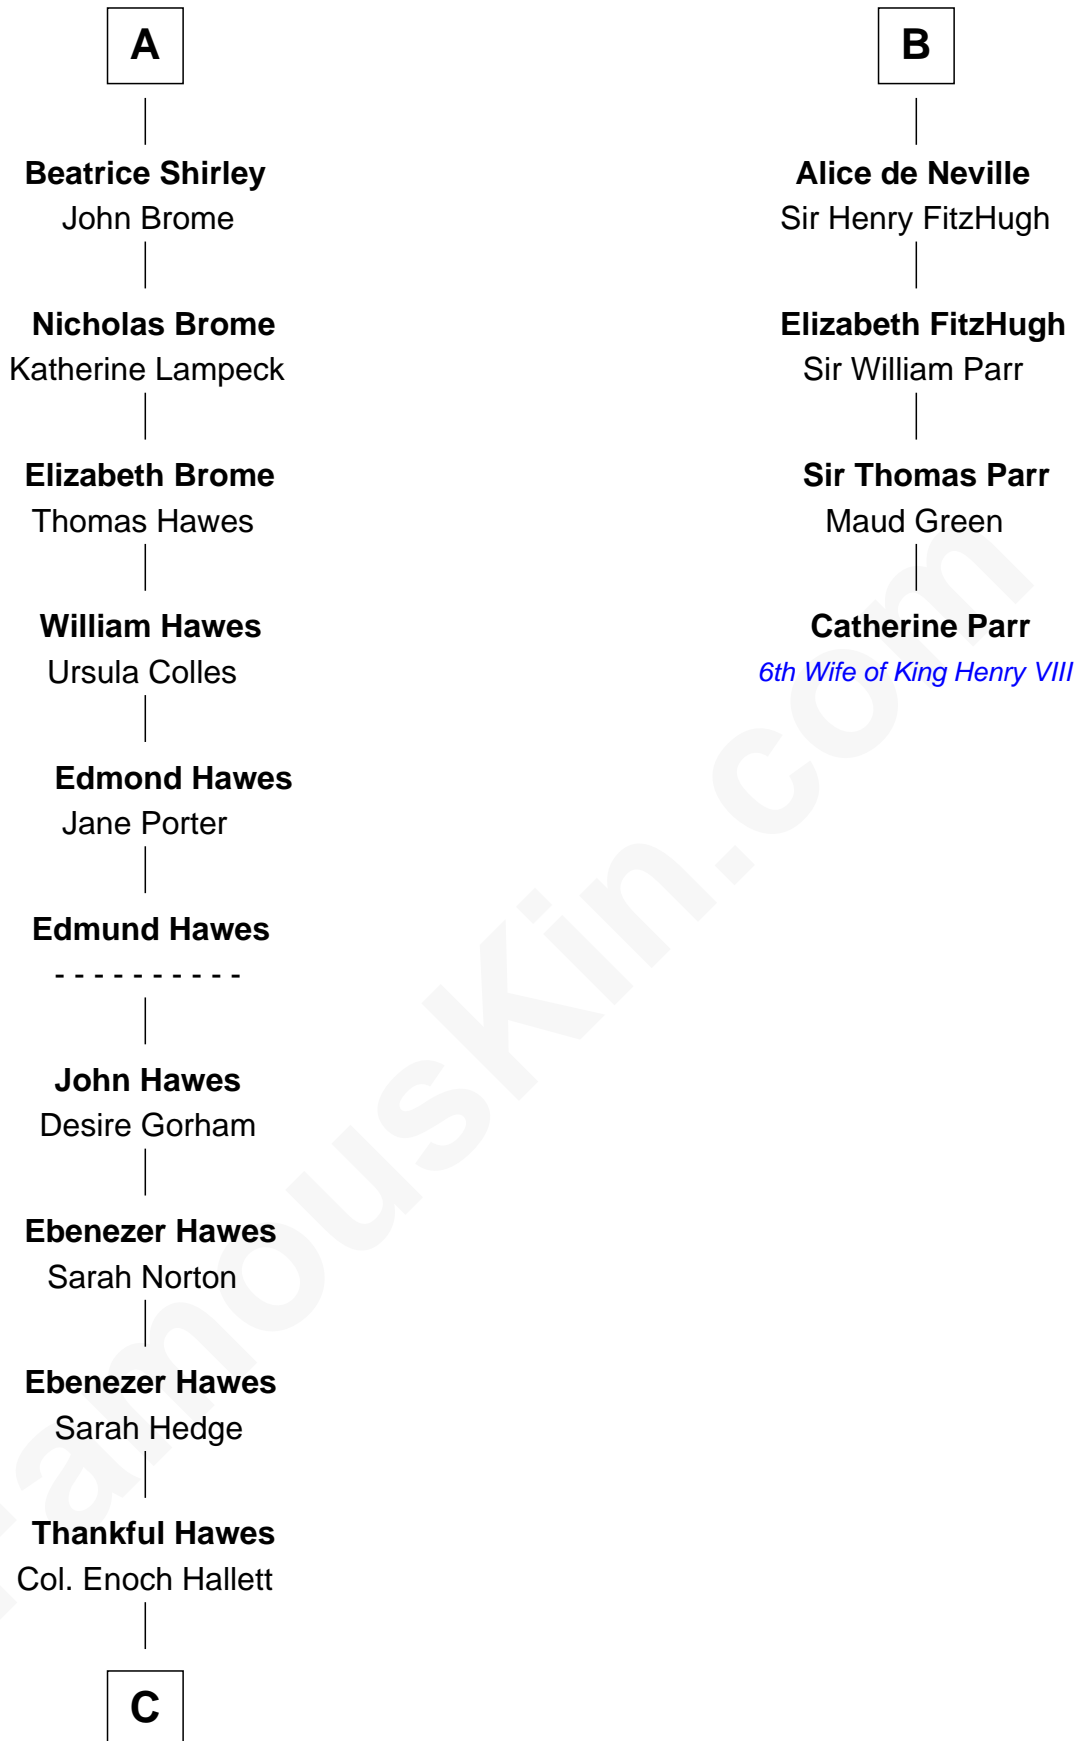

FamousKin.com

Relationship Chart of Eugene Foss

45th Governor of Massachusetts

10th cousin 10 times removed of

Catherine Parr

6th Wife of King Henry VIII

C

—
Susanna Hallett
Col. Heman Bangs

—
Amanda Bangs
Samuel Bartlett Foss

—
George Edmund Foss
Marcia Cordelia Noble

—
Eugene Foss
45th Governor of Massachusetts

FamousKin.com