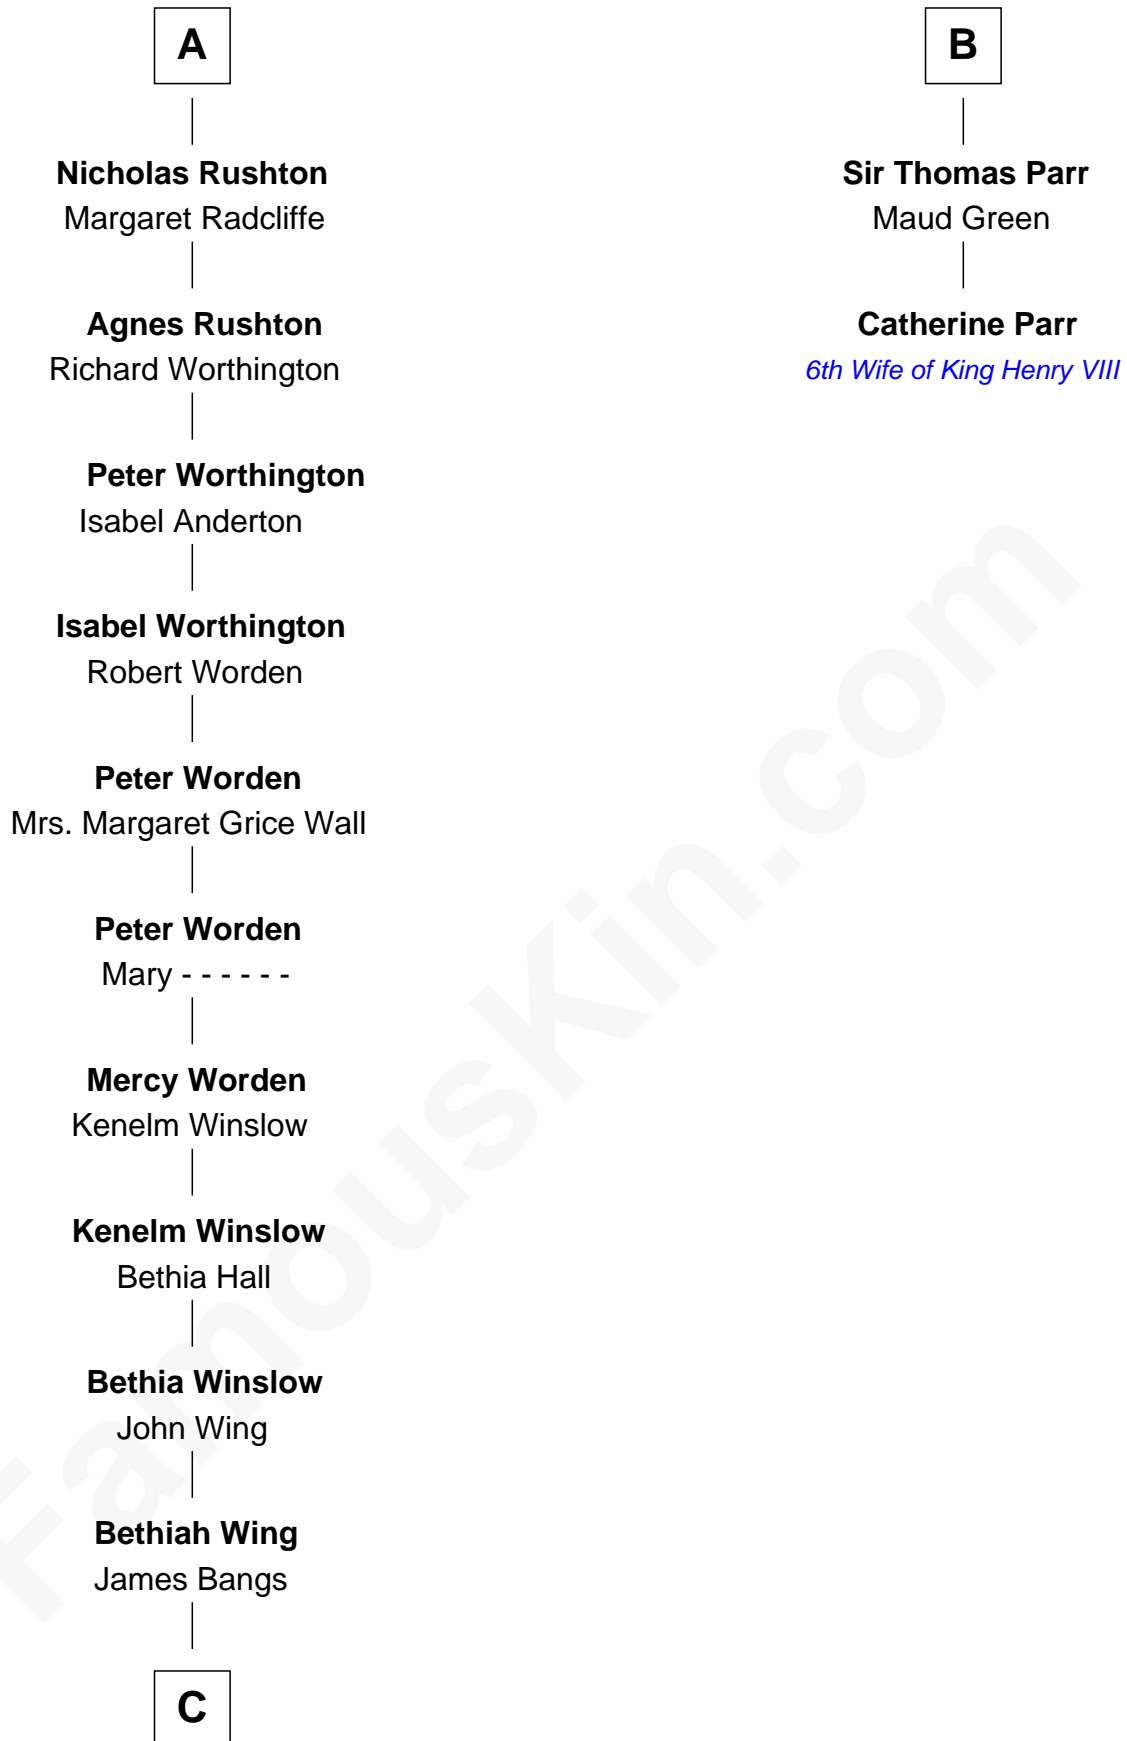

FamousKin.com

Relationship Chart of Eugene Foss

45th Governor of Massachusetts

8th cousin 13 times removed of

Catherine Parr

6th Wife of King Henry VIII

C

—
James Bangs
Susanna Hallett

—
Col. Heman Bangs
Susanna Hallett

—
Amanda Bangs
Samuel Bartlett Foss

—
George Edmund Foss
Marcia Cordelia Noble

—
Eugene Foss
45th Governor of Massachusetts

FamousKin.com