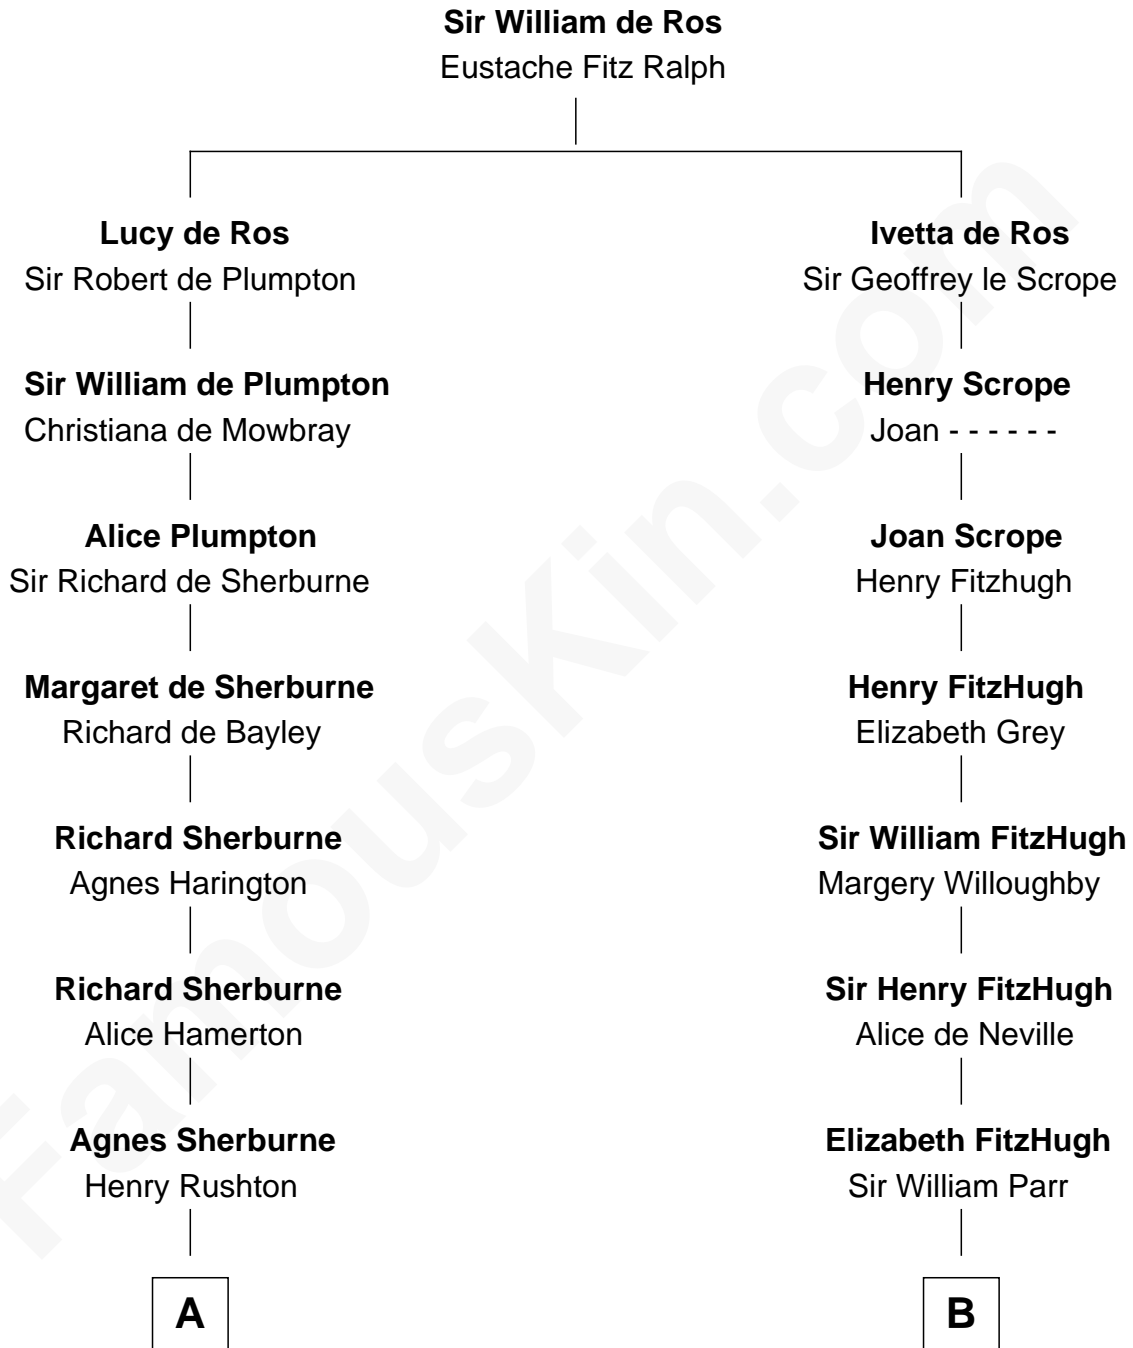

FamousKin.com

Relationship Chart of Eugene Foss

45th Governor of Massachusetts

8th cousin 13 times removed of

Catherine Parr

6th Wife of King Henry VIII

C

—
James Bangs
Susanna Hallett

—
Col. Heman Bangs
Susanna Hallett

—
Amanda Bangs
Samuel Bartlett Foss

—
George Edmund Foss
Marcia Cordelia Noble

—
Eugene Foss
45th Governor of Massachusetts

FamousKin.com