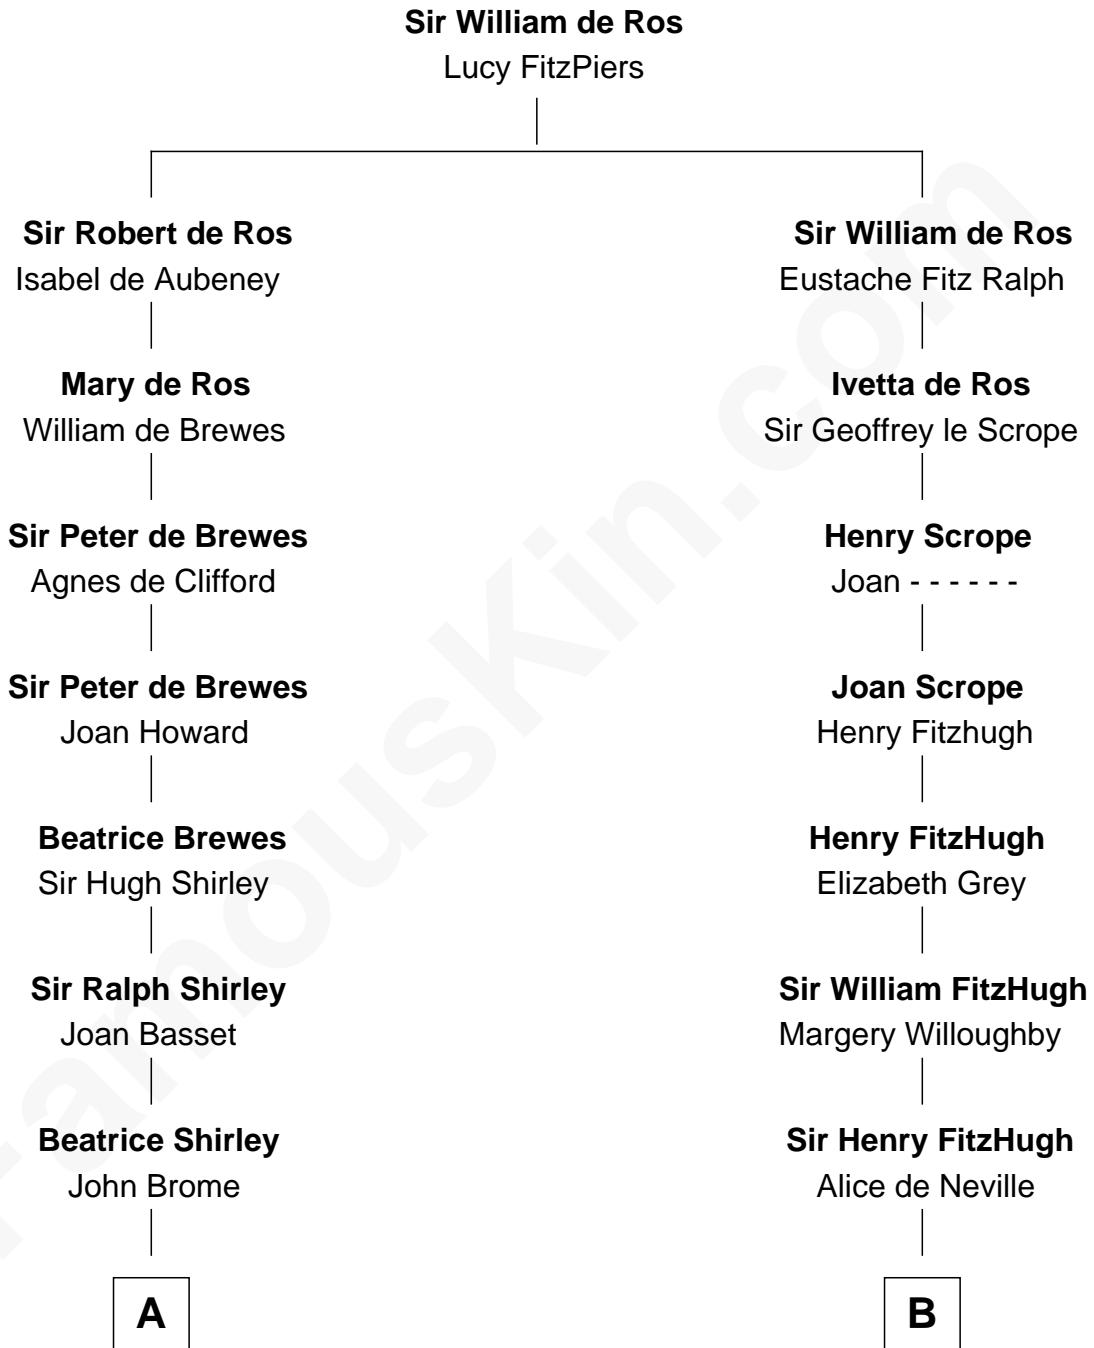

# FamousKin.com

## Relationship Chart of Eugene Foss

45th Governor of Massachusetts

9th cousin 10 times removed of

**Catherine Parr**

6th Wife of King Henry VIII

**C**

—  
**Amanda Bangs**  
Samuel Bartlett Foss

—  
**George Edmund Foss**  
Marcia Cordelia Noble

—  
**Eugene Foss**  
*45th Governor of Massachusetts*

FamousKin.com