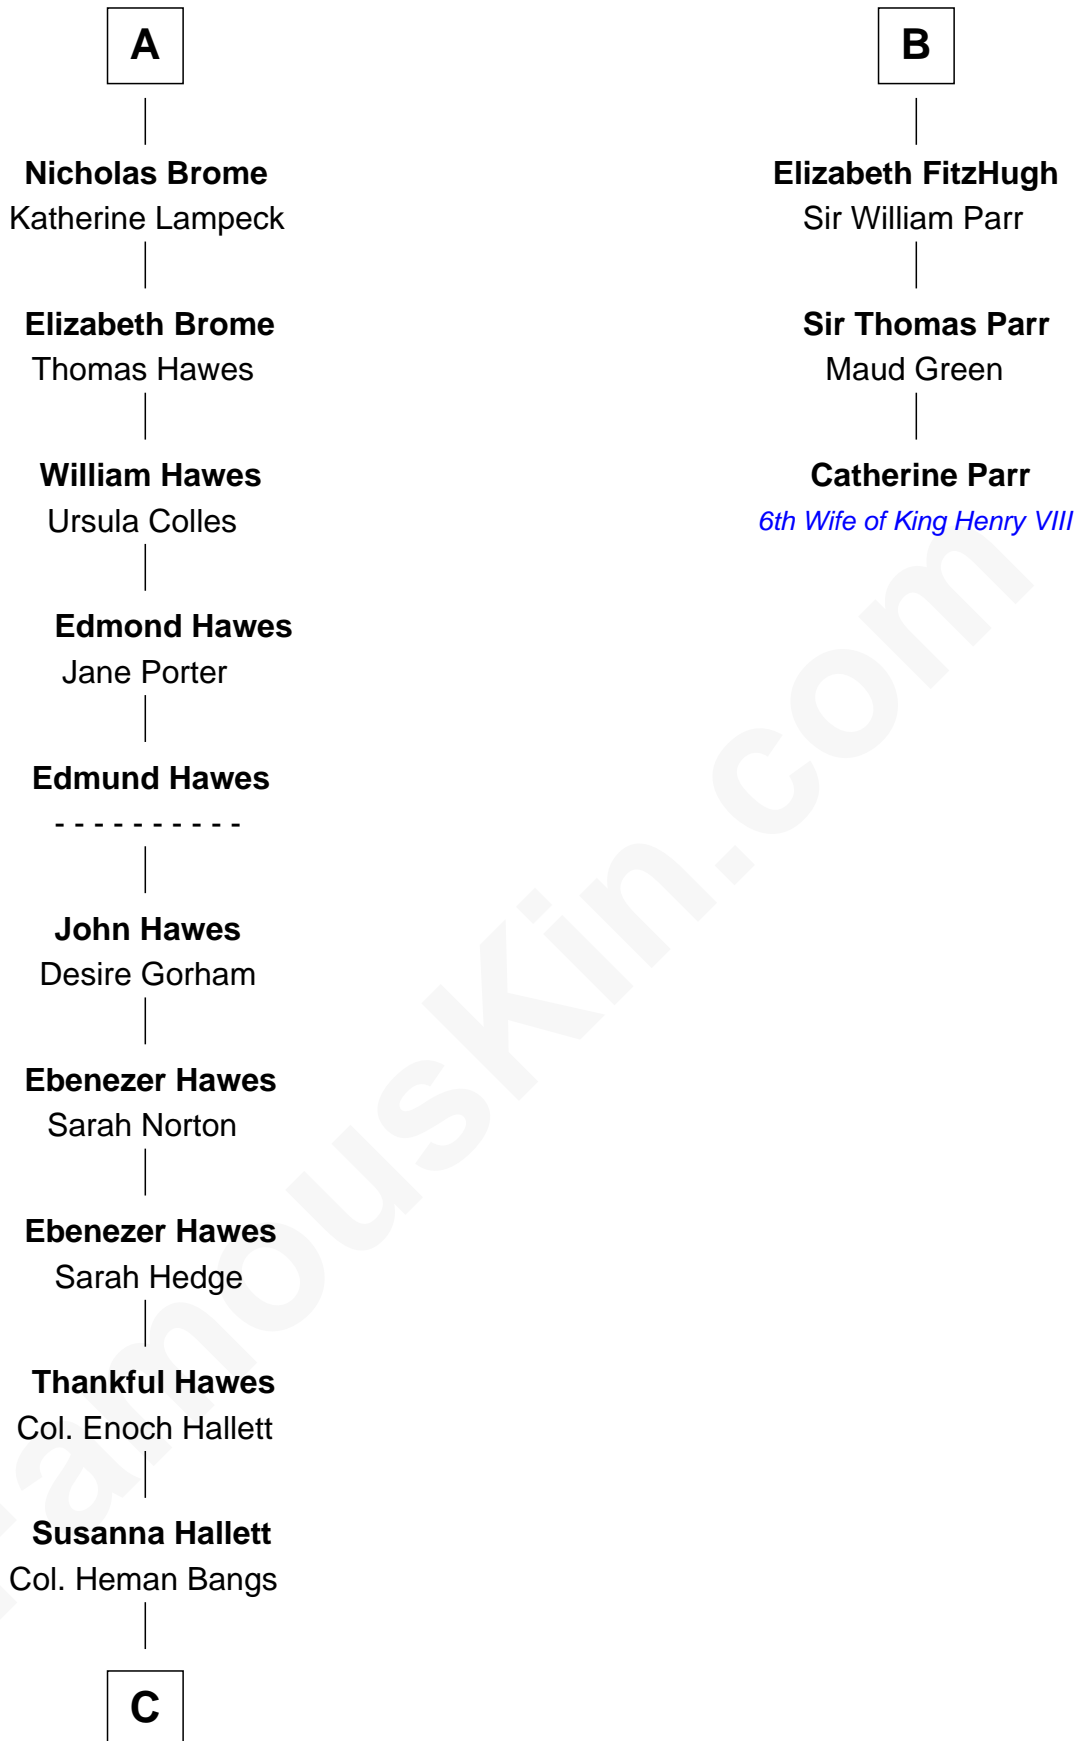

## Relationship Chart of Eugene Foss

45th Governor of Massachusetts

9th cousin 10 times removed of

**Catherine Parr**

6th Wife of King Henry VIII

**C**

—  
**Amanda Bangs**  
Samuel Bartlett Foss

—  
**George Edmund Foss**  
Marcia Cordelia Noble

—  
**Eugene Foss**  
*45th Governor of Massachusetts*

FamousKin.com