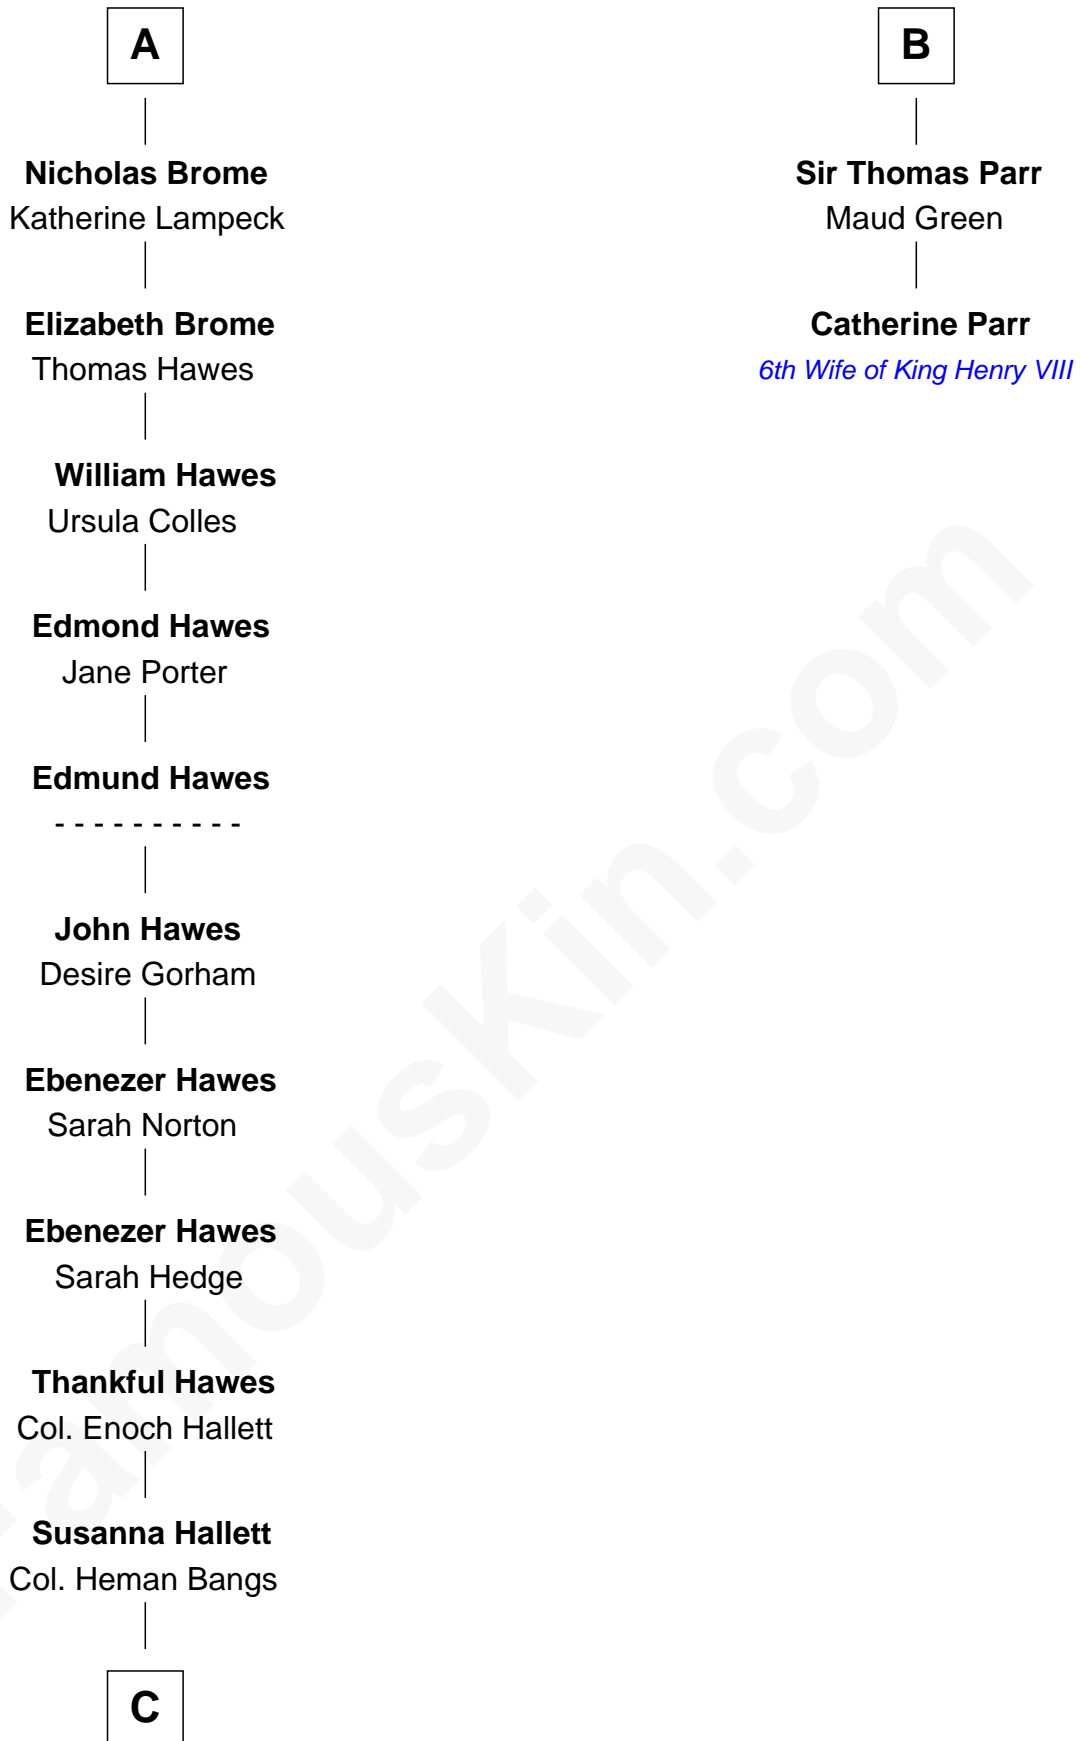

## Relationship Chart of Eugene Foss

45th Governor of Massachusetts

8th cousin 11 times removed of

**Catherine Parr**

6th Wife of King Henry VIII

**C**

**Amanda Bangs**  
Samuel Bartlett Foss

**George Edmund Foss**  
Marcia Cordelia Noble

**Eugene Foss**  
*45th Governor of Massachusetts*

FamousKin.com