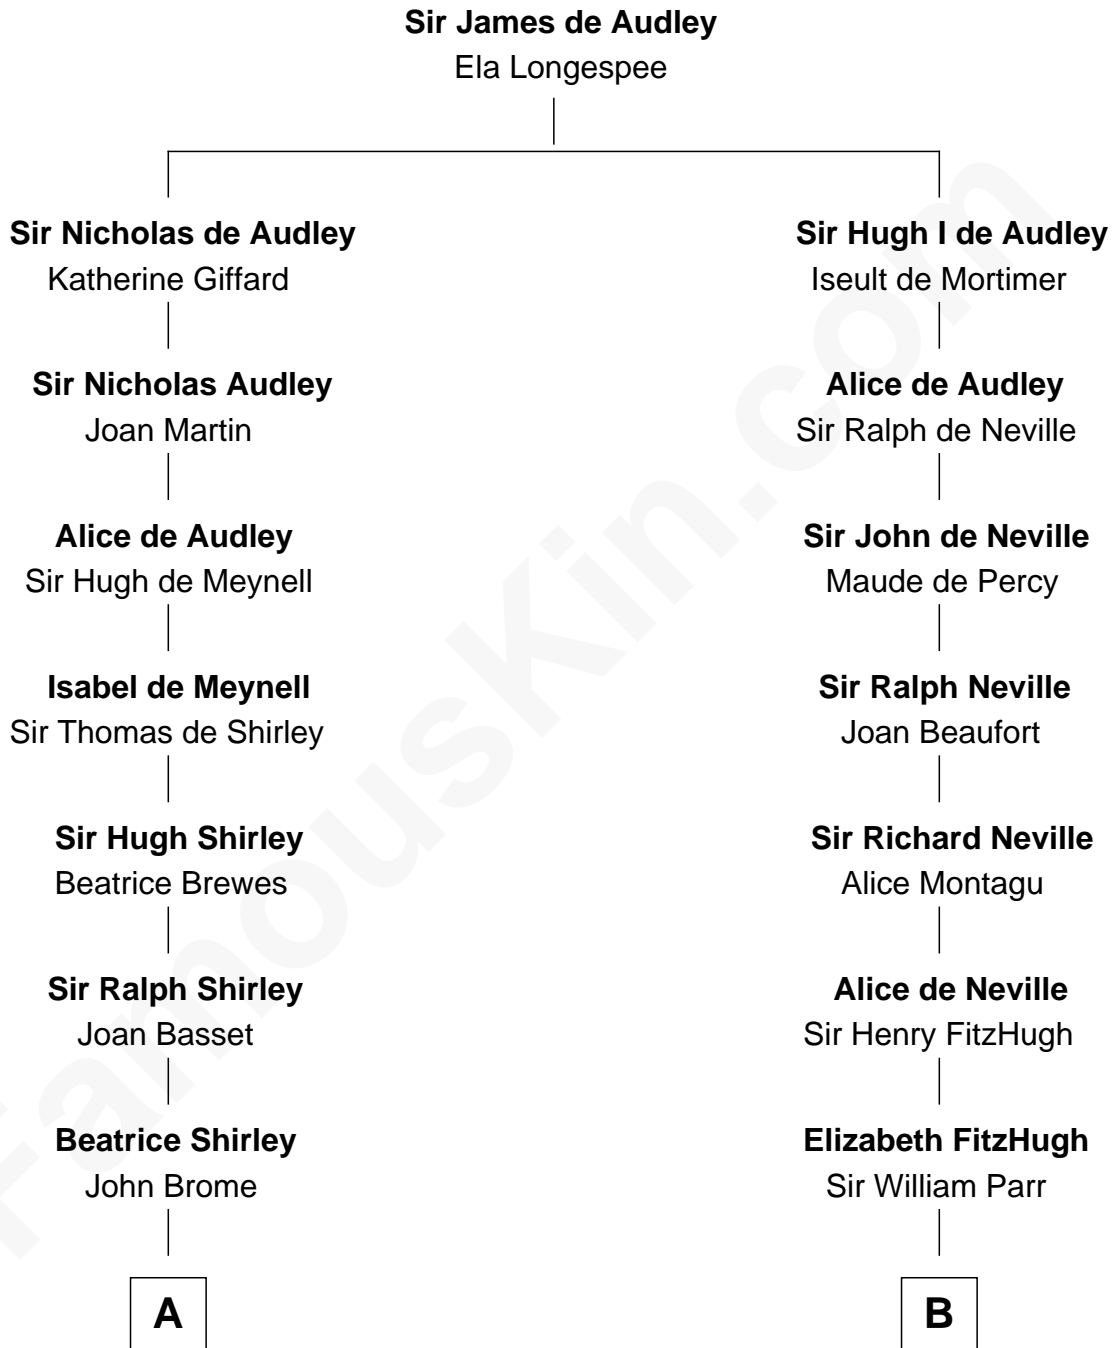

# FamousKin.com

## Relationship Chart of Eugene Foss

45th Governor of Massachusetts

8th cousin 11 times removed of

**Catherine Parr**

6th Wife of King Henry VIII

**C**

**Amanda Bangs**  
Samuel Bartlett Foss

**George Edmund Foss**  
Marcia Cordelia Noble

**Eugene Foss**  
*45th Governor of Massachusetts*

FamousKin.com